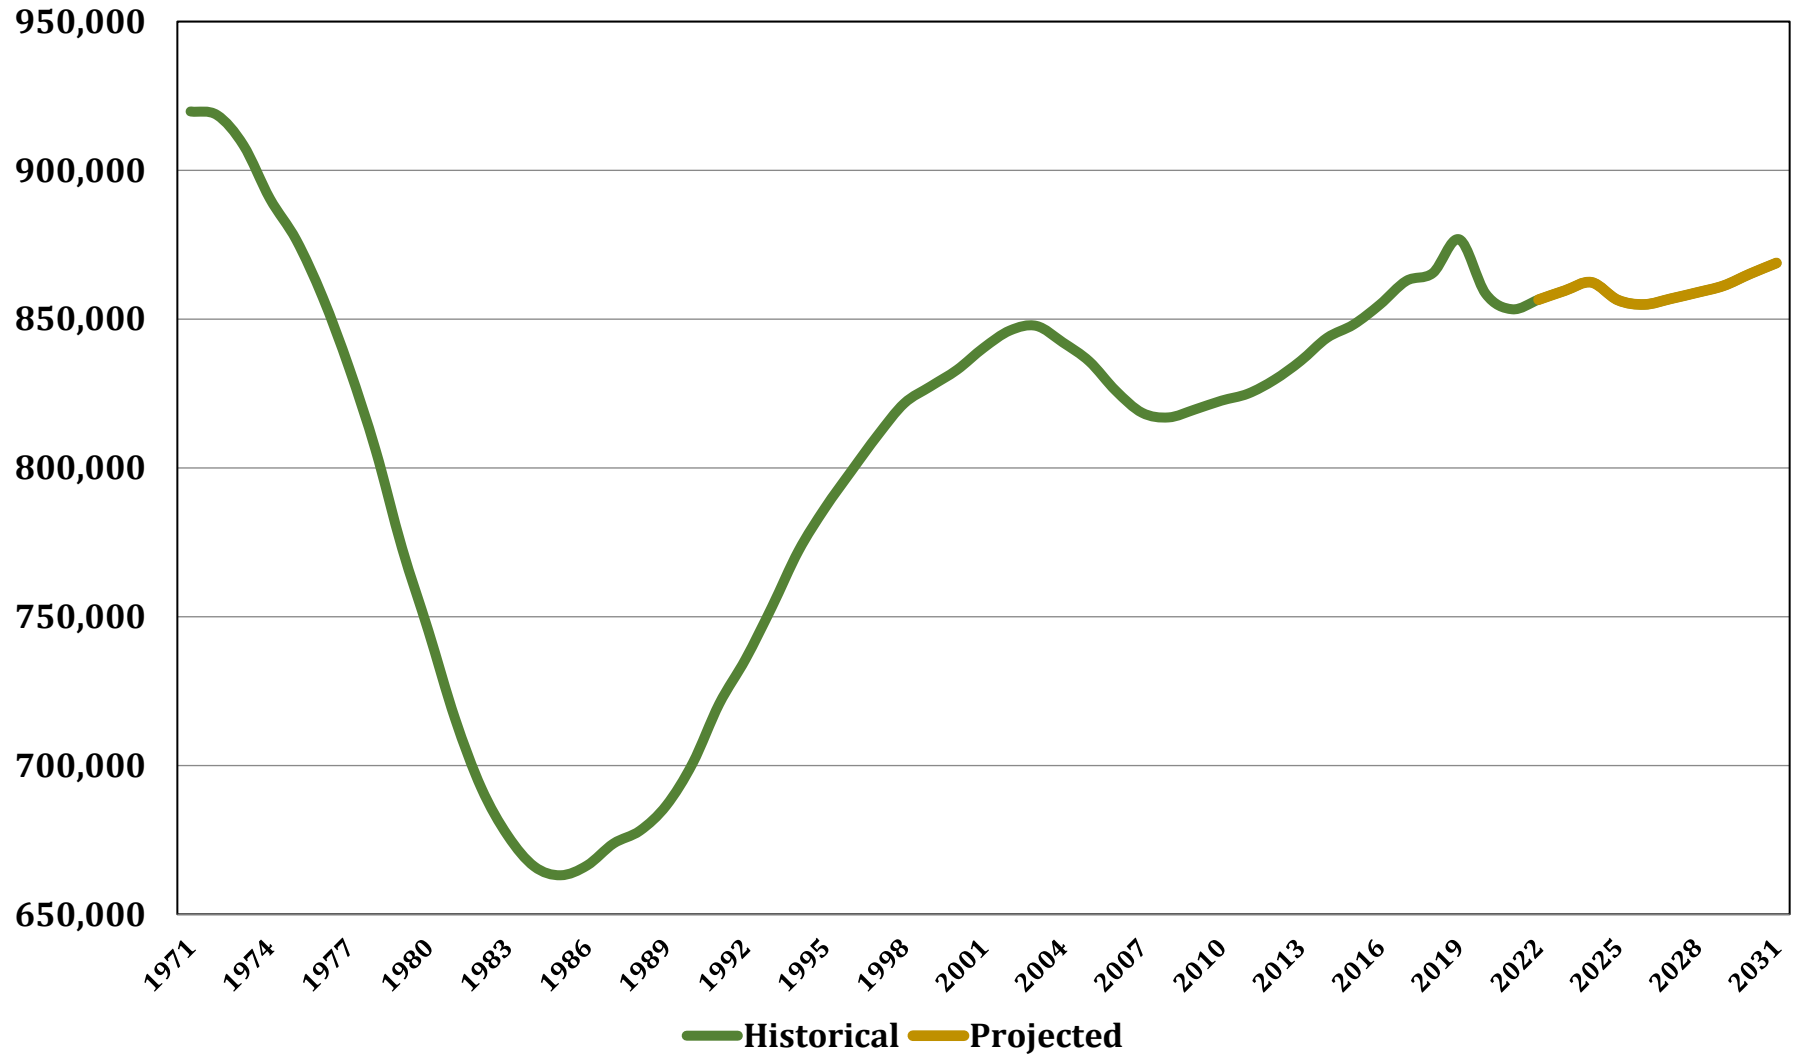

**Chart 6. Total Public School Enrollment in Maryland,
Historical and Projected, 1971 - 2031 ***

* Includes K thru 12

Source: Maryland State Department of Education (historical) and the Maryland Department of Planning (projections)