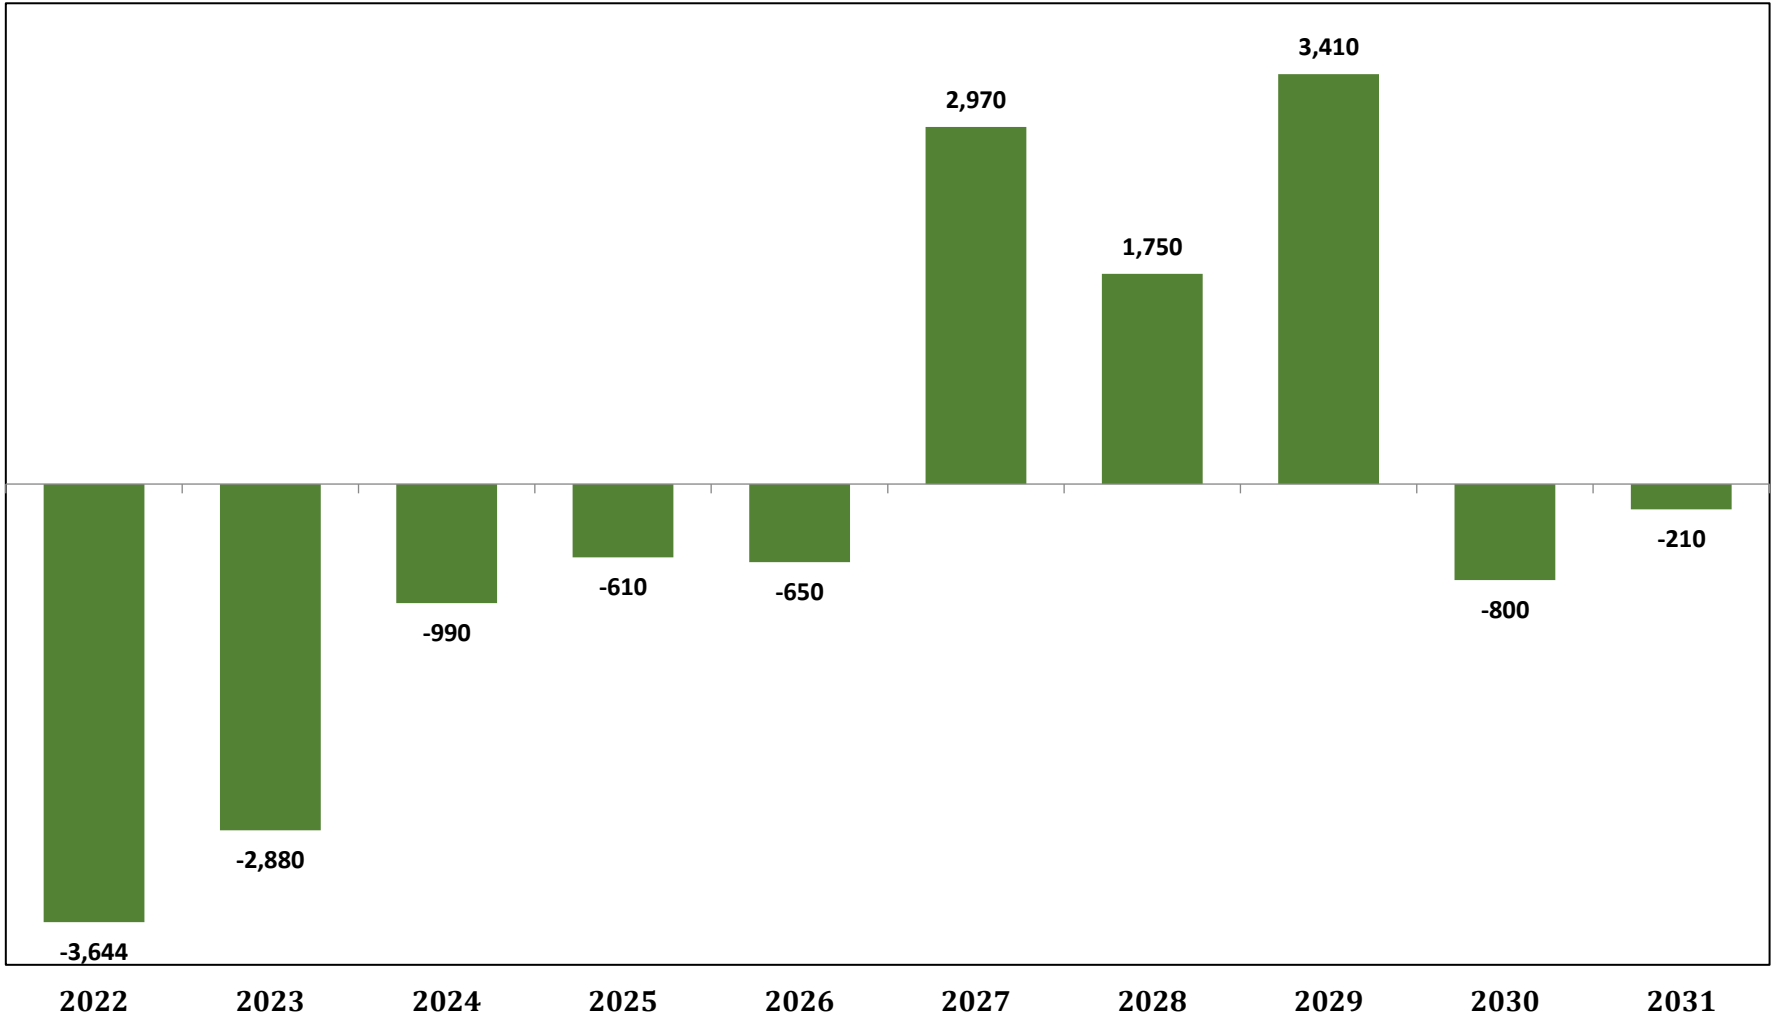

Chart 4. Projected Annual Change in Public Middle School Enrollment in Maryland, 2022 - 2031 *

* Grades 6 thru 8

Source: Maryland Department of Planning