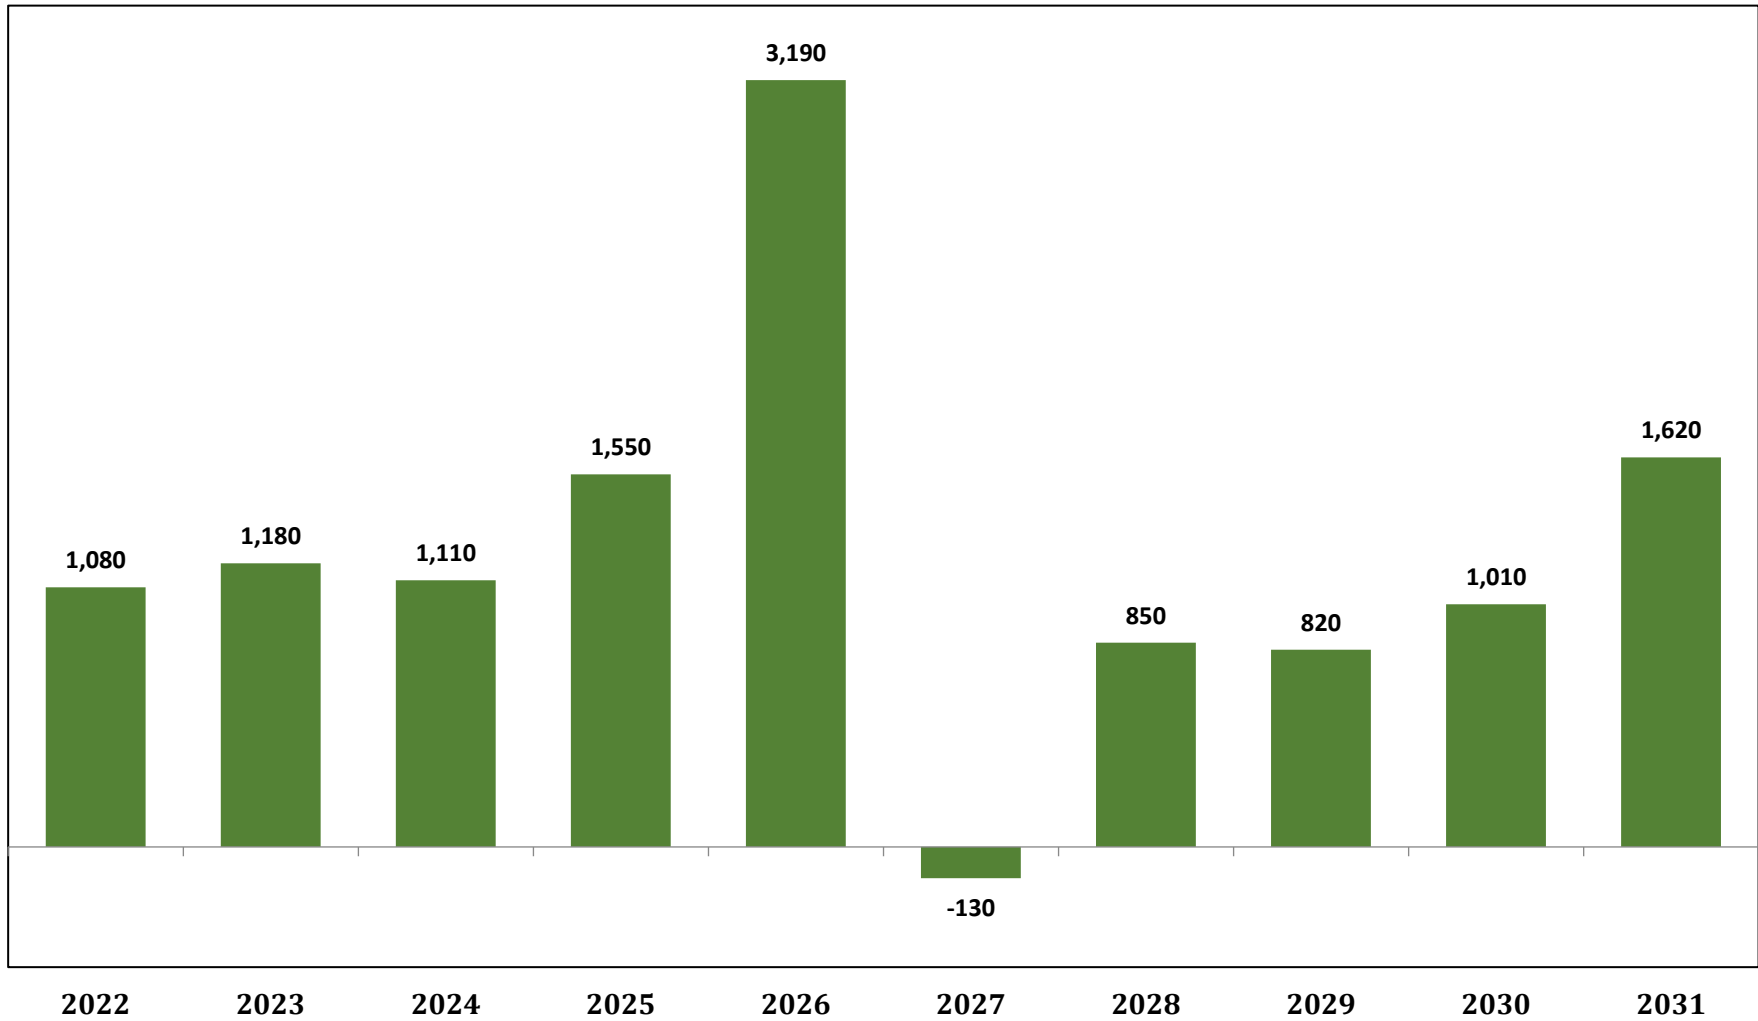

Chart 3. Projected Annual Change in Public Elementary School Enrollment in Maryland, 2022 - 2031 *

* Grades K thru 5

Source: Maryland Department of Planning