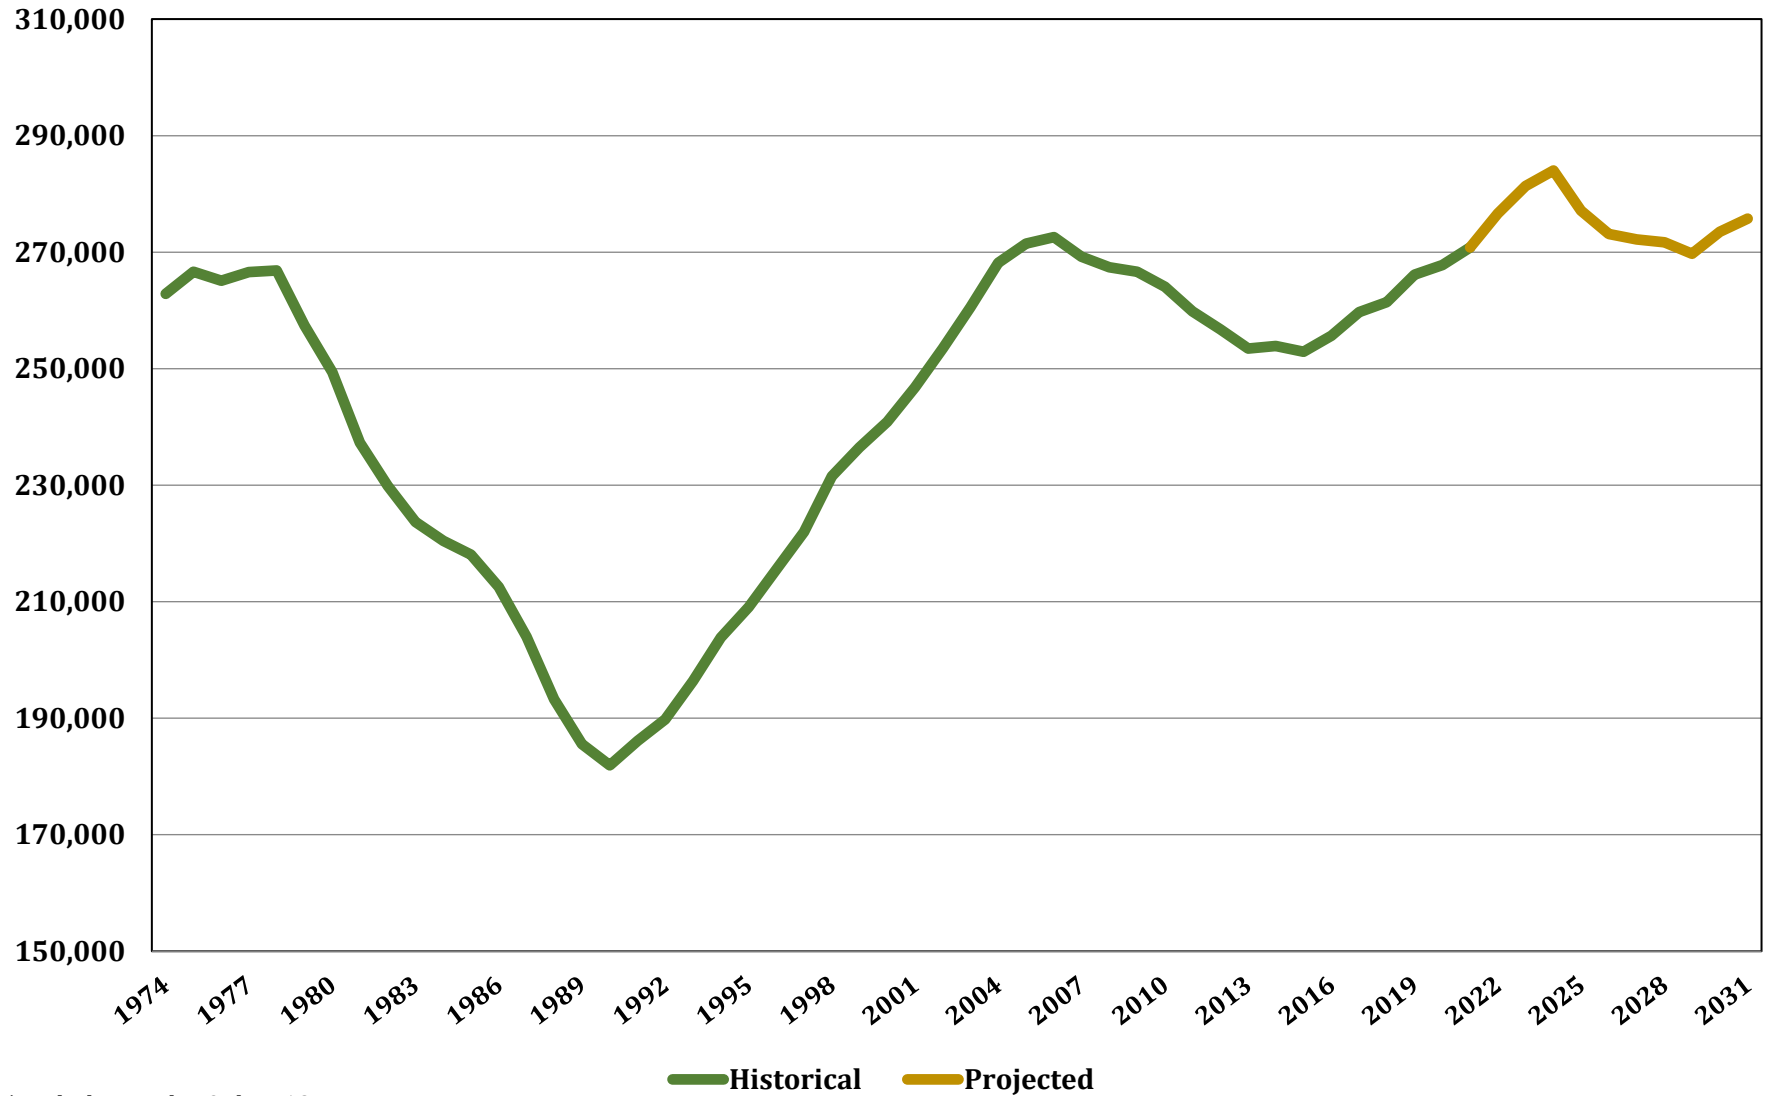

**Chart 18. Public High School Enrollment in Maryland,
Historical and Projected, 1974 - 2031 ***

* includes grades 9 thru 12

Source: Maryland State Department of Education (historical) and the Maryland Department of Planning (projections)