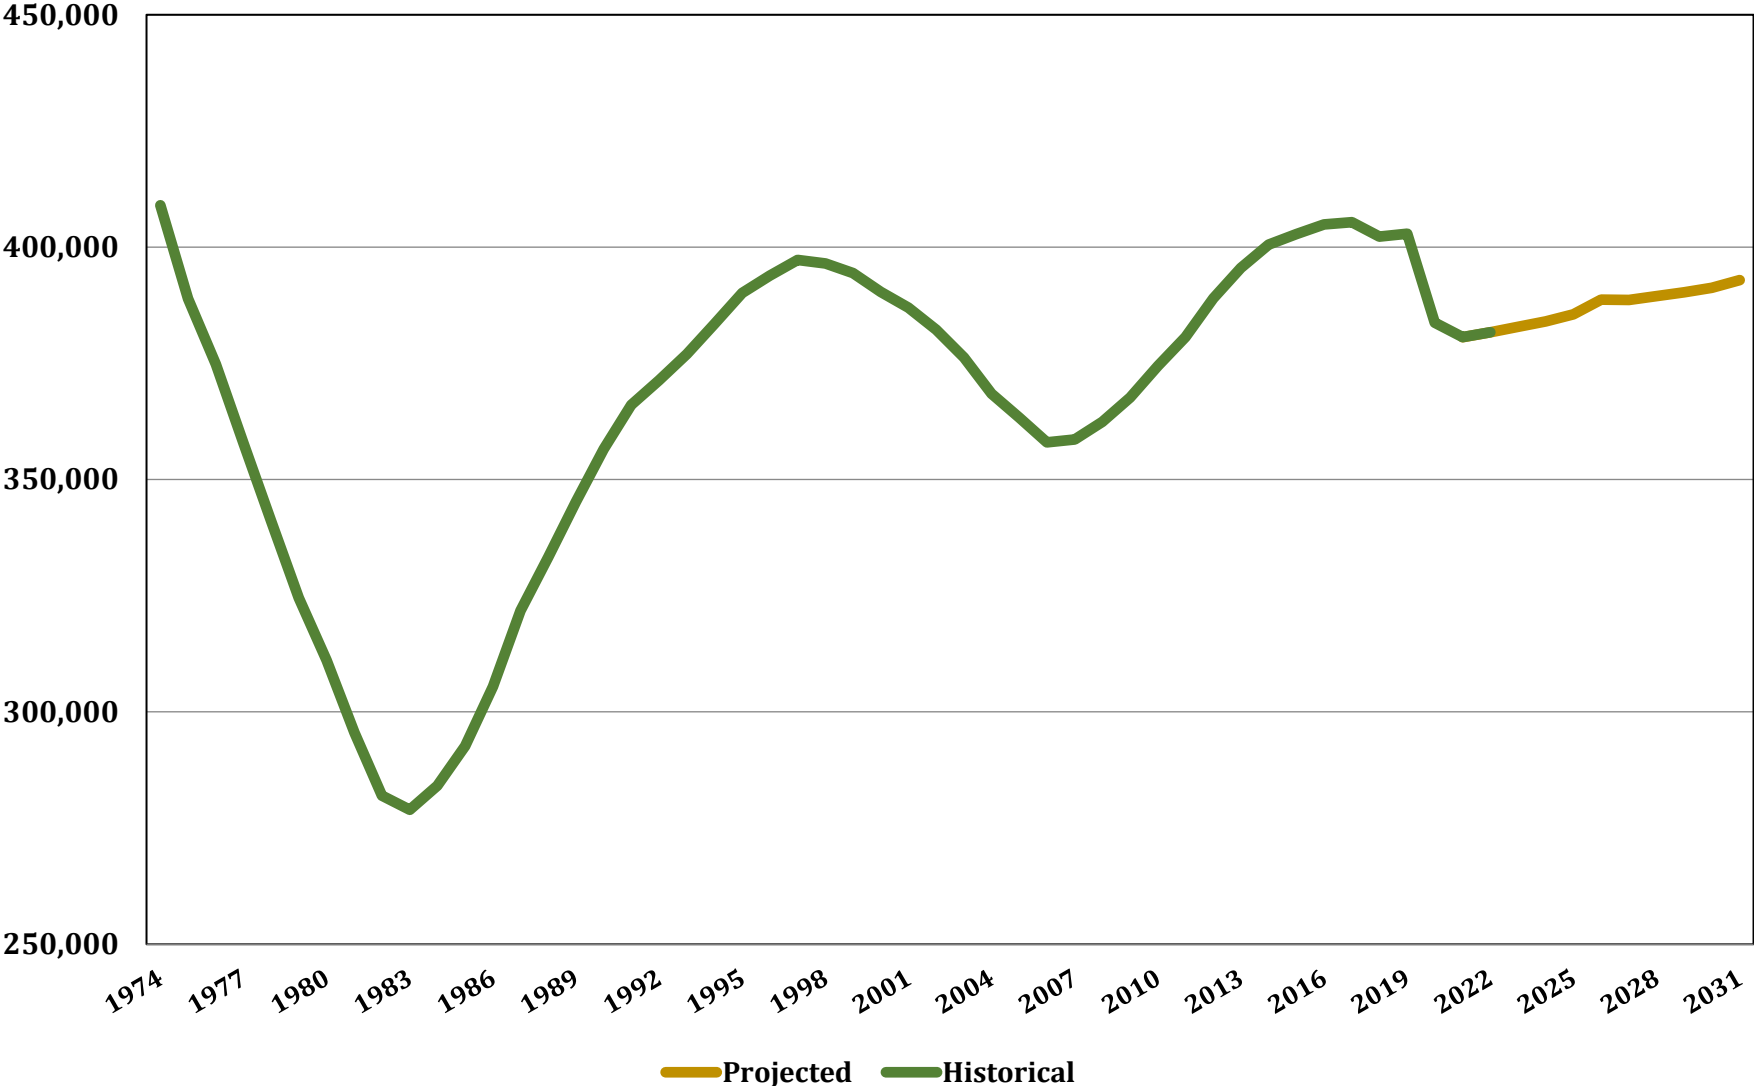

**Chart 16. Public Elementary School Enrollment in Maryland,  
Historical and Projected, 1974 - 2031 \***

\* Includes grades K thru 5

Source: Maryland State Department of Education (historical) and the Maryland Department of Planning (projections)