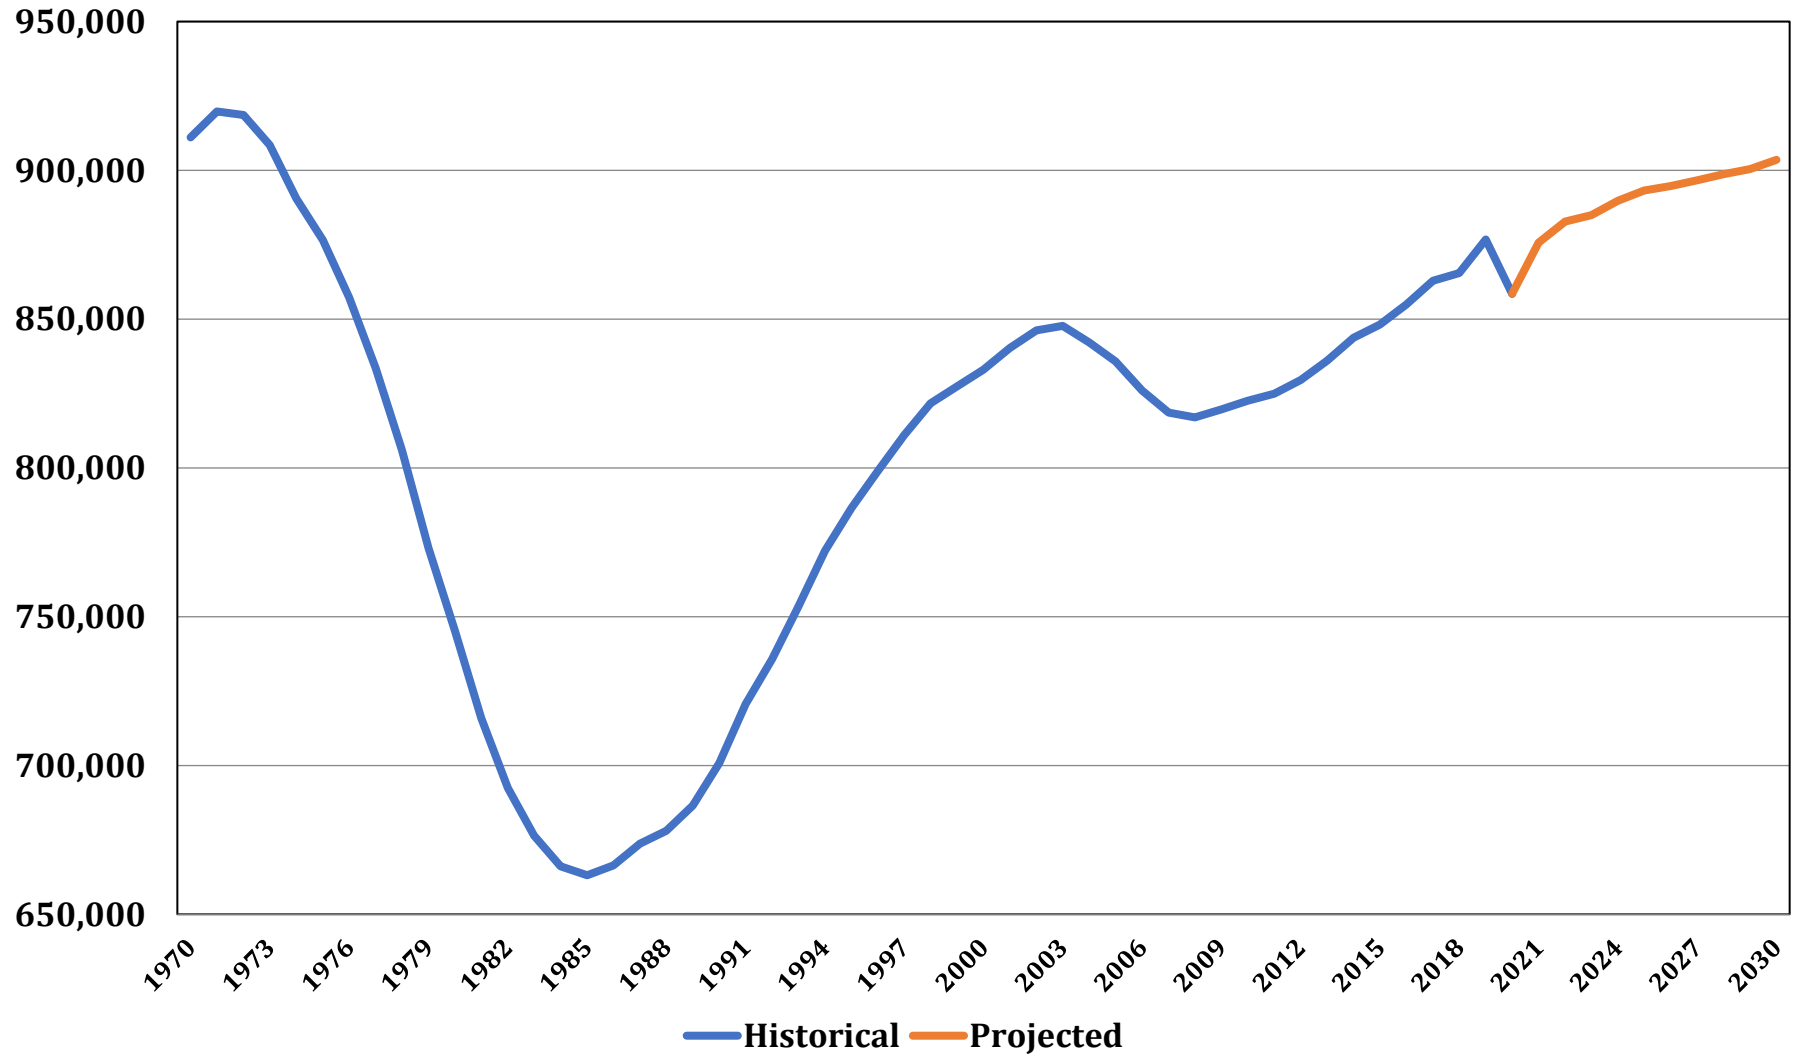

**Chart 6. Total Public School Enrollment in Maryland,
Historical and Projected, 1972 - 2030 ***

* Includes K thru 12

Source: Maryland State Department of Education (historical) and the Maryland Department of Planning (projections)