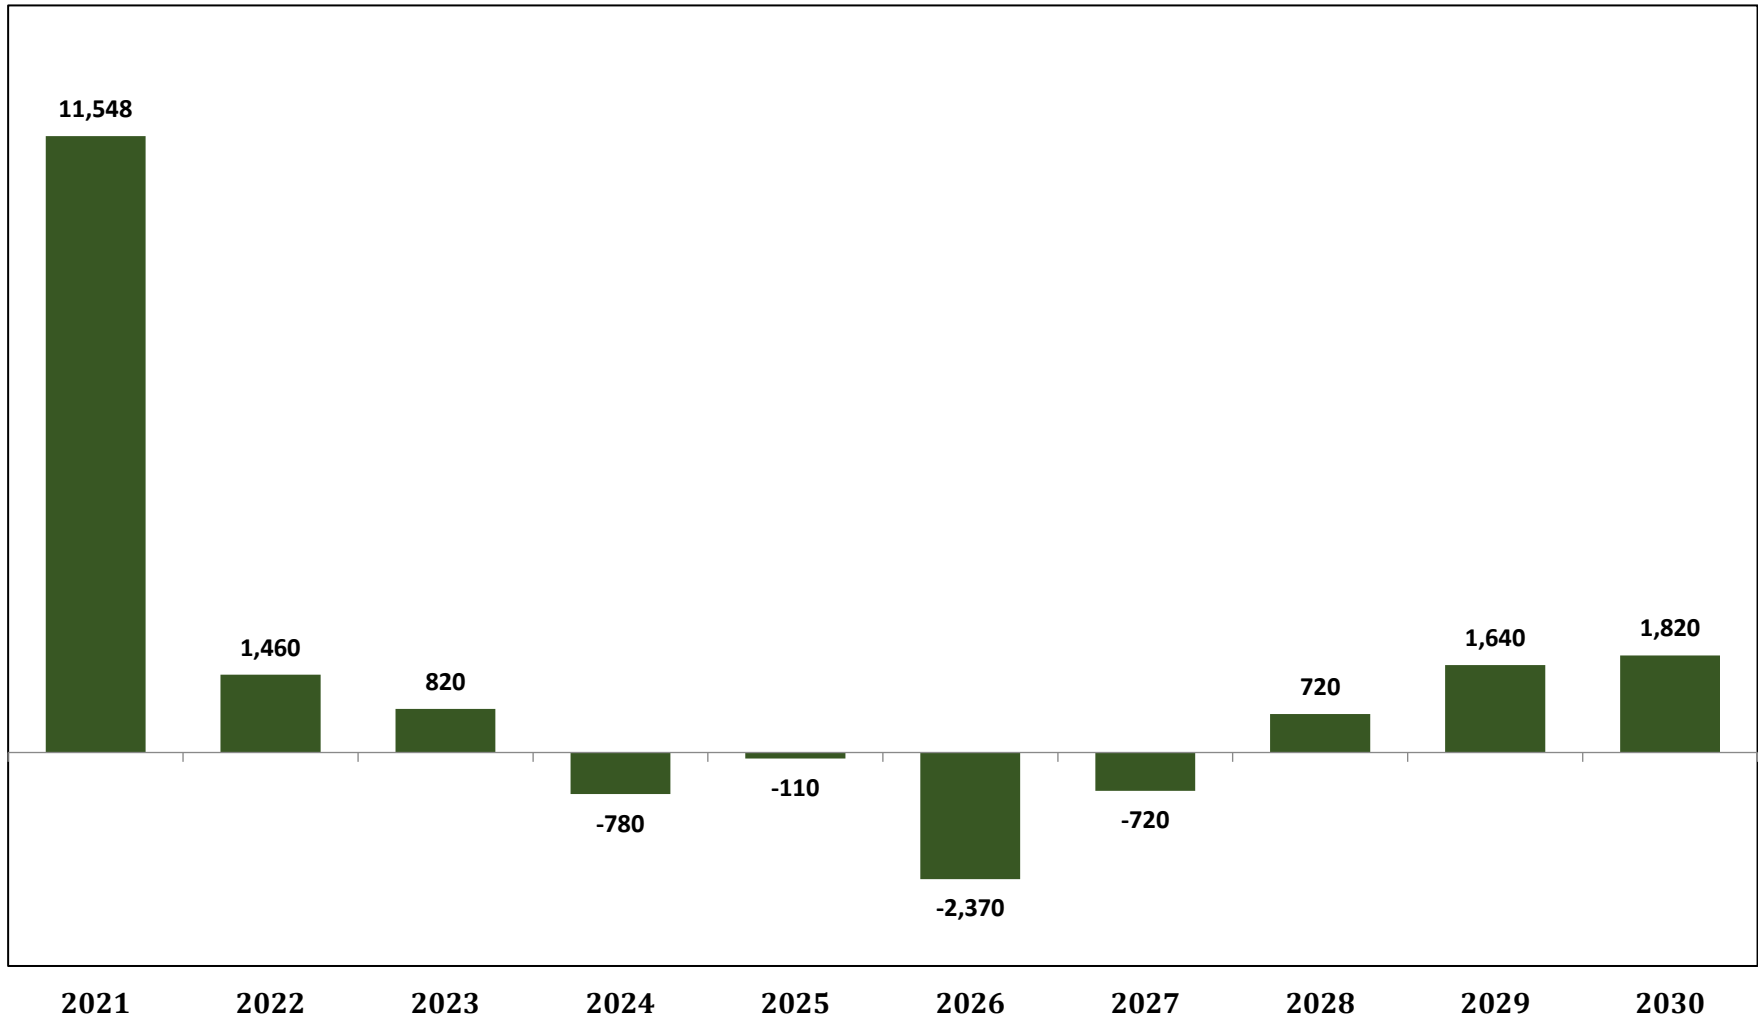

Chart 3. Projected Annual Change in Public Elementary School Enrollment in Maryland, 2021 - 2030 *

* Grades K thru 5

Source: Maryland Department of Planning