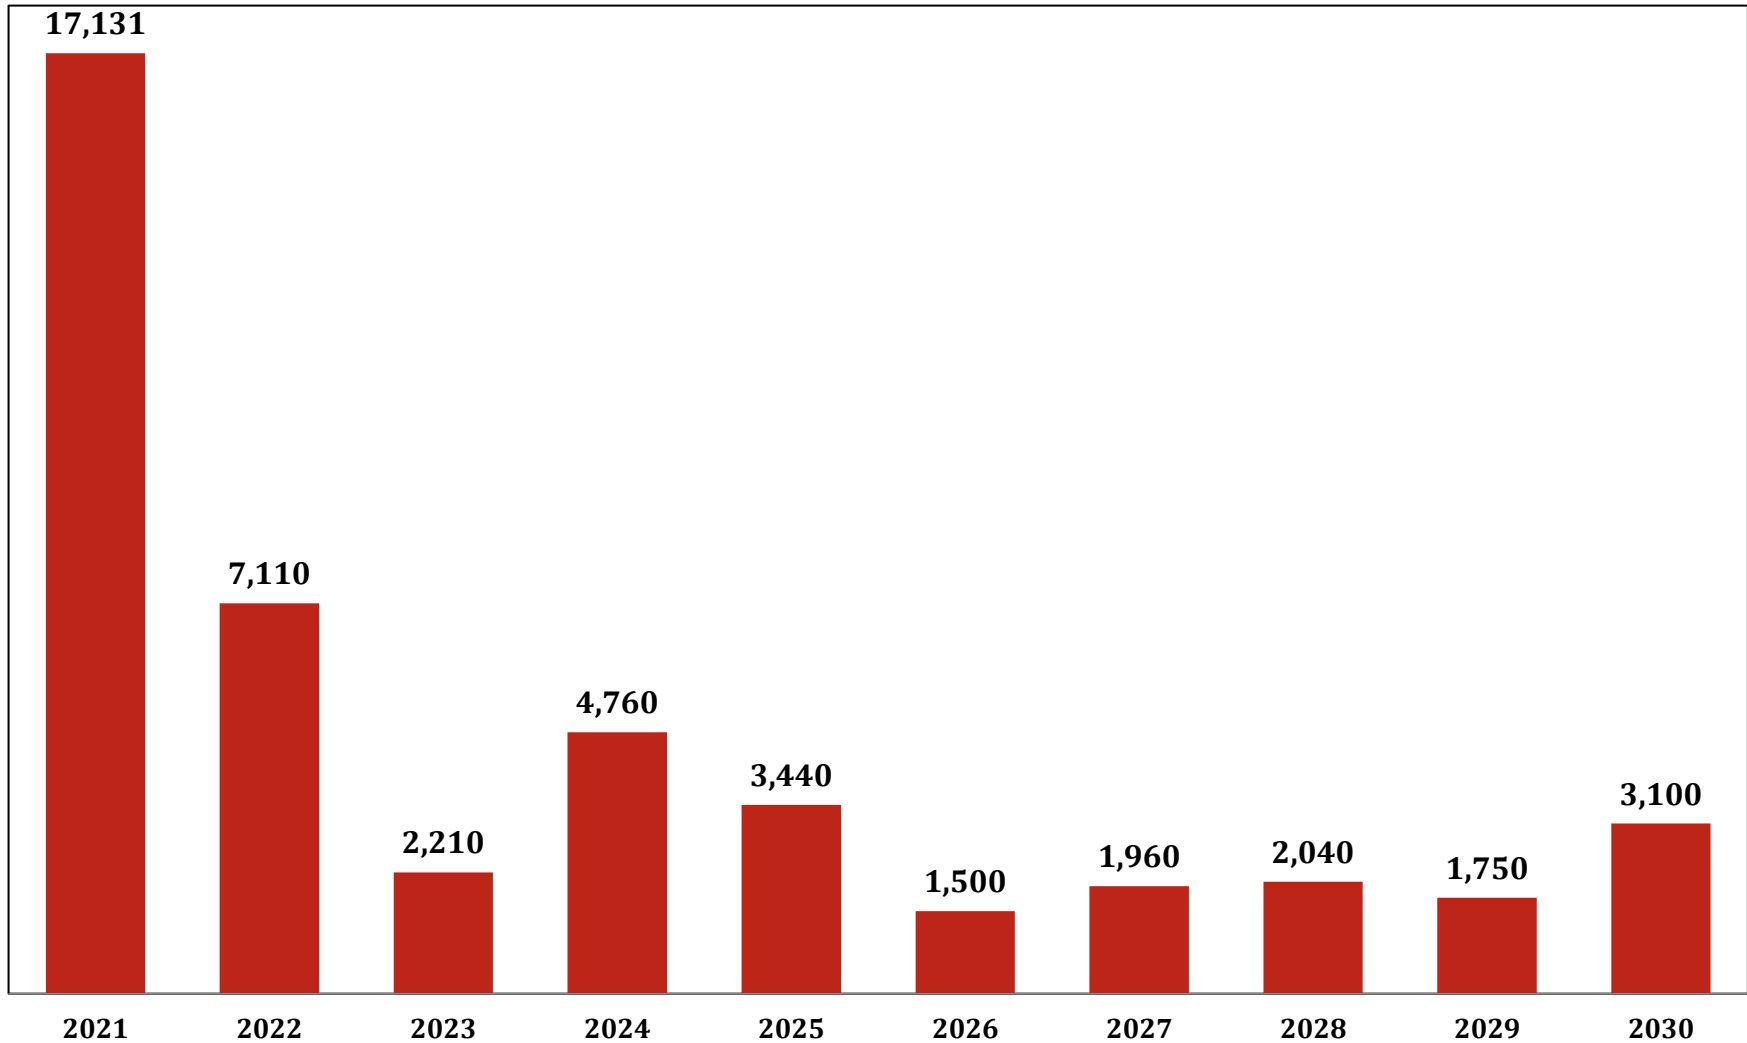

Chart 2. Projected Annual Change in Total Public School Enrollment in Maryland, 2021 - 2030 *

* Grades K thru 12

Source: Maryland Department of Planning