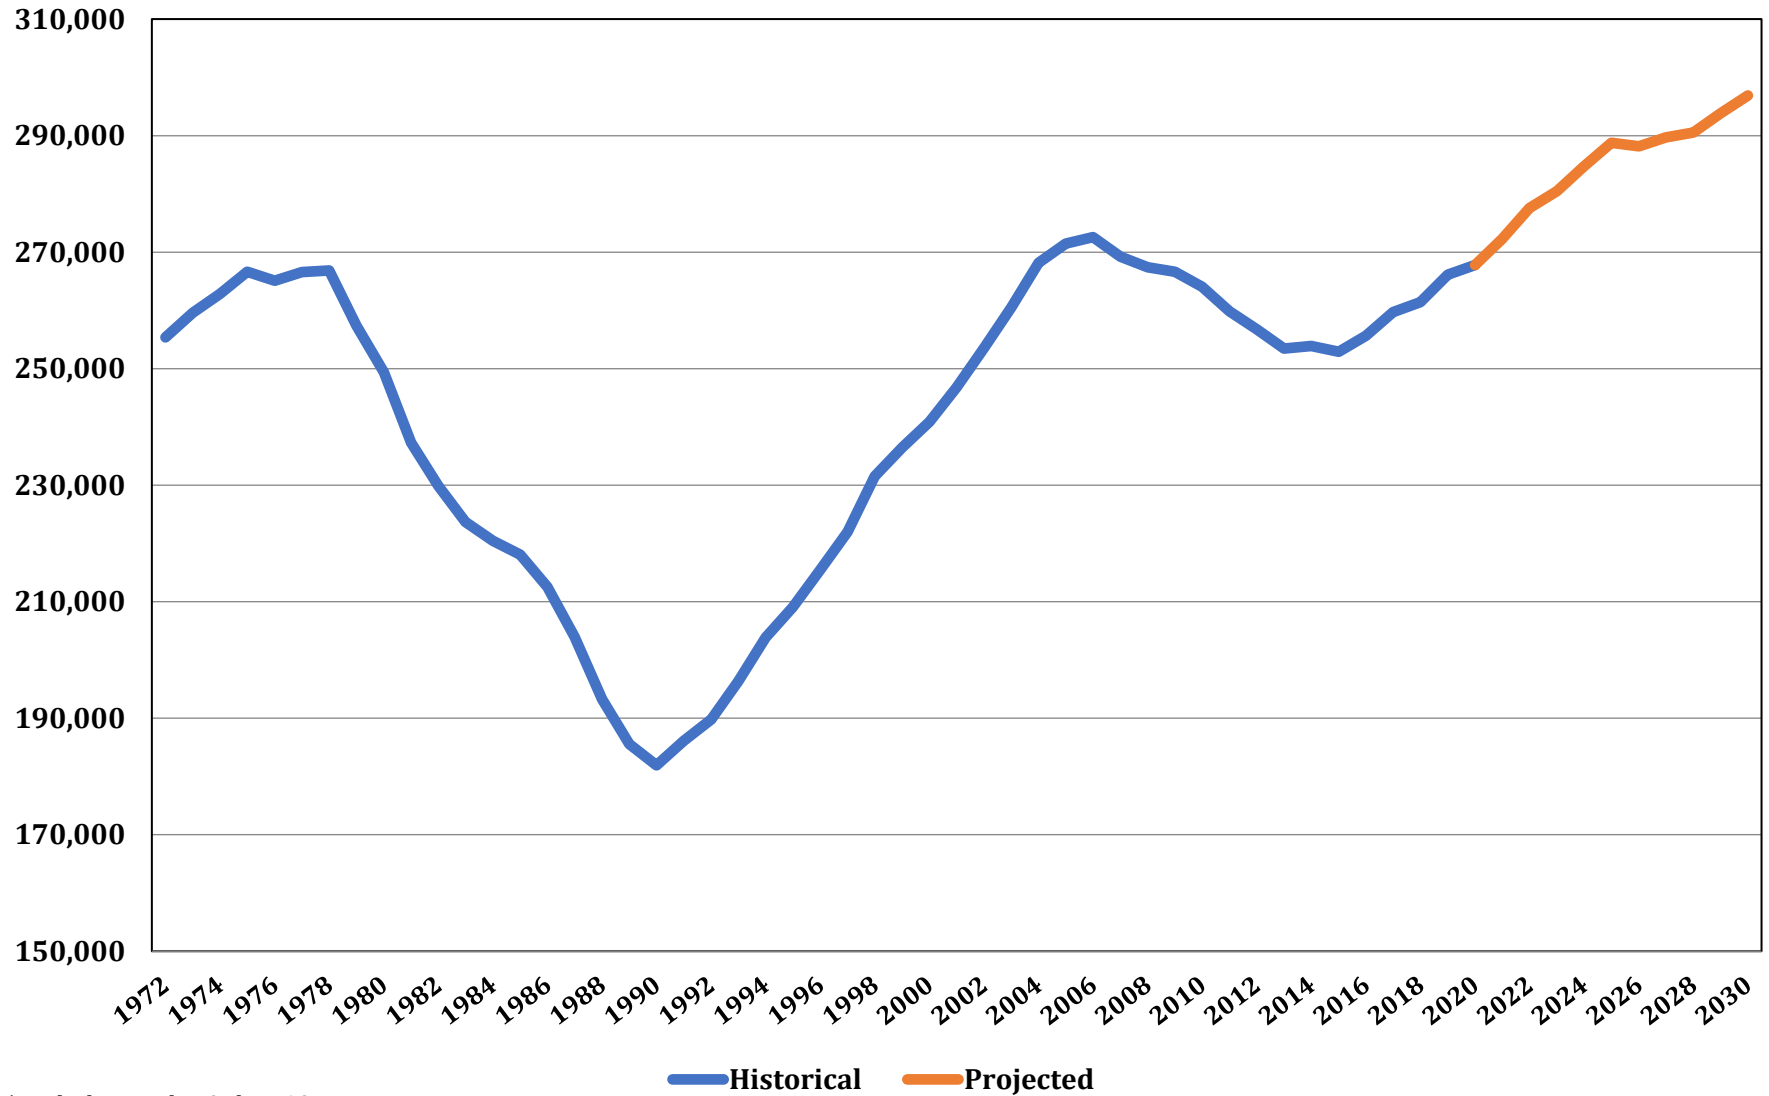

**Chart 18. Public High School Enrollment in Maryland,
Historical and Projected, 1972 - 2030**

* includes grades 9 thru 12

Source: Maryland State Department of Education (historical) and the Maryland Department of Planning (projections)