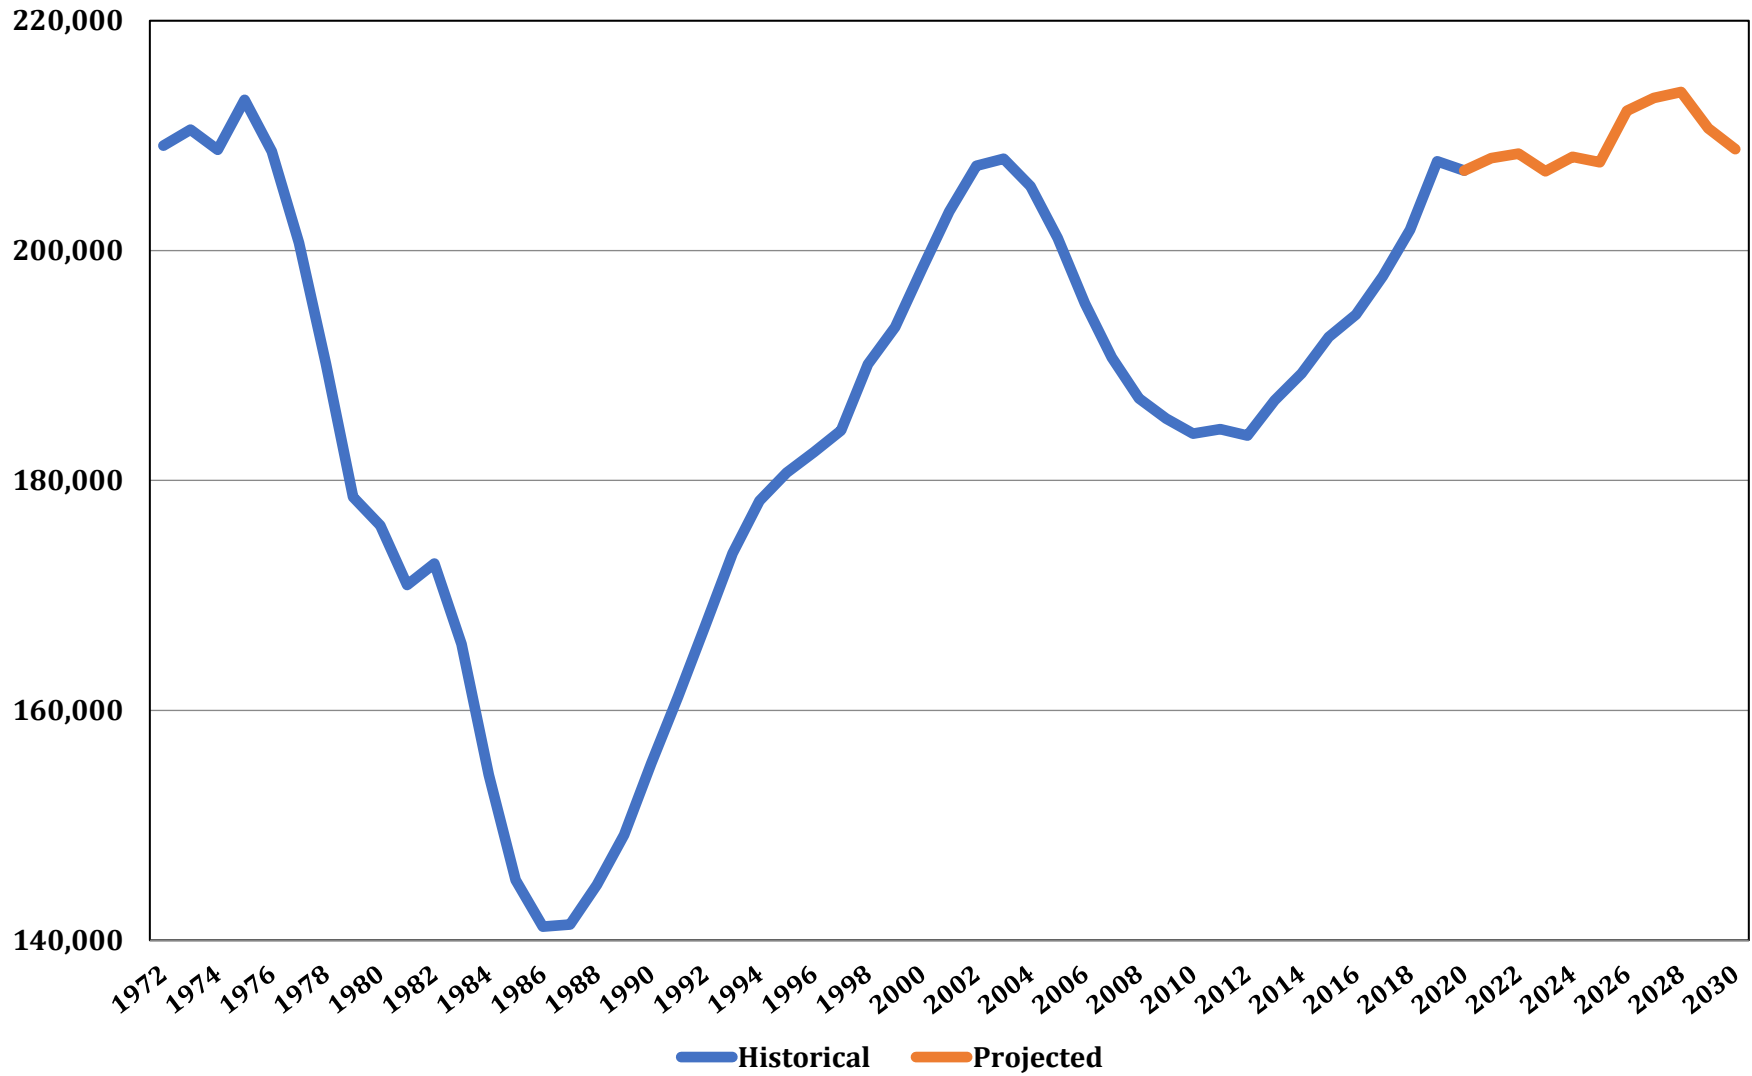

**Chart 17. Public Middle School Enrollment in Maryland,
Historical and Projected, 1972 - 2030 ***

* includes grades 6 thru 8

Source: Maryland State Department of Education (historical) and the Maryland Department of Planning (projections)