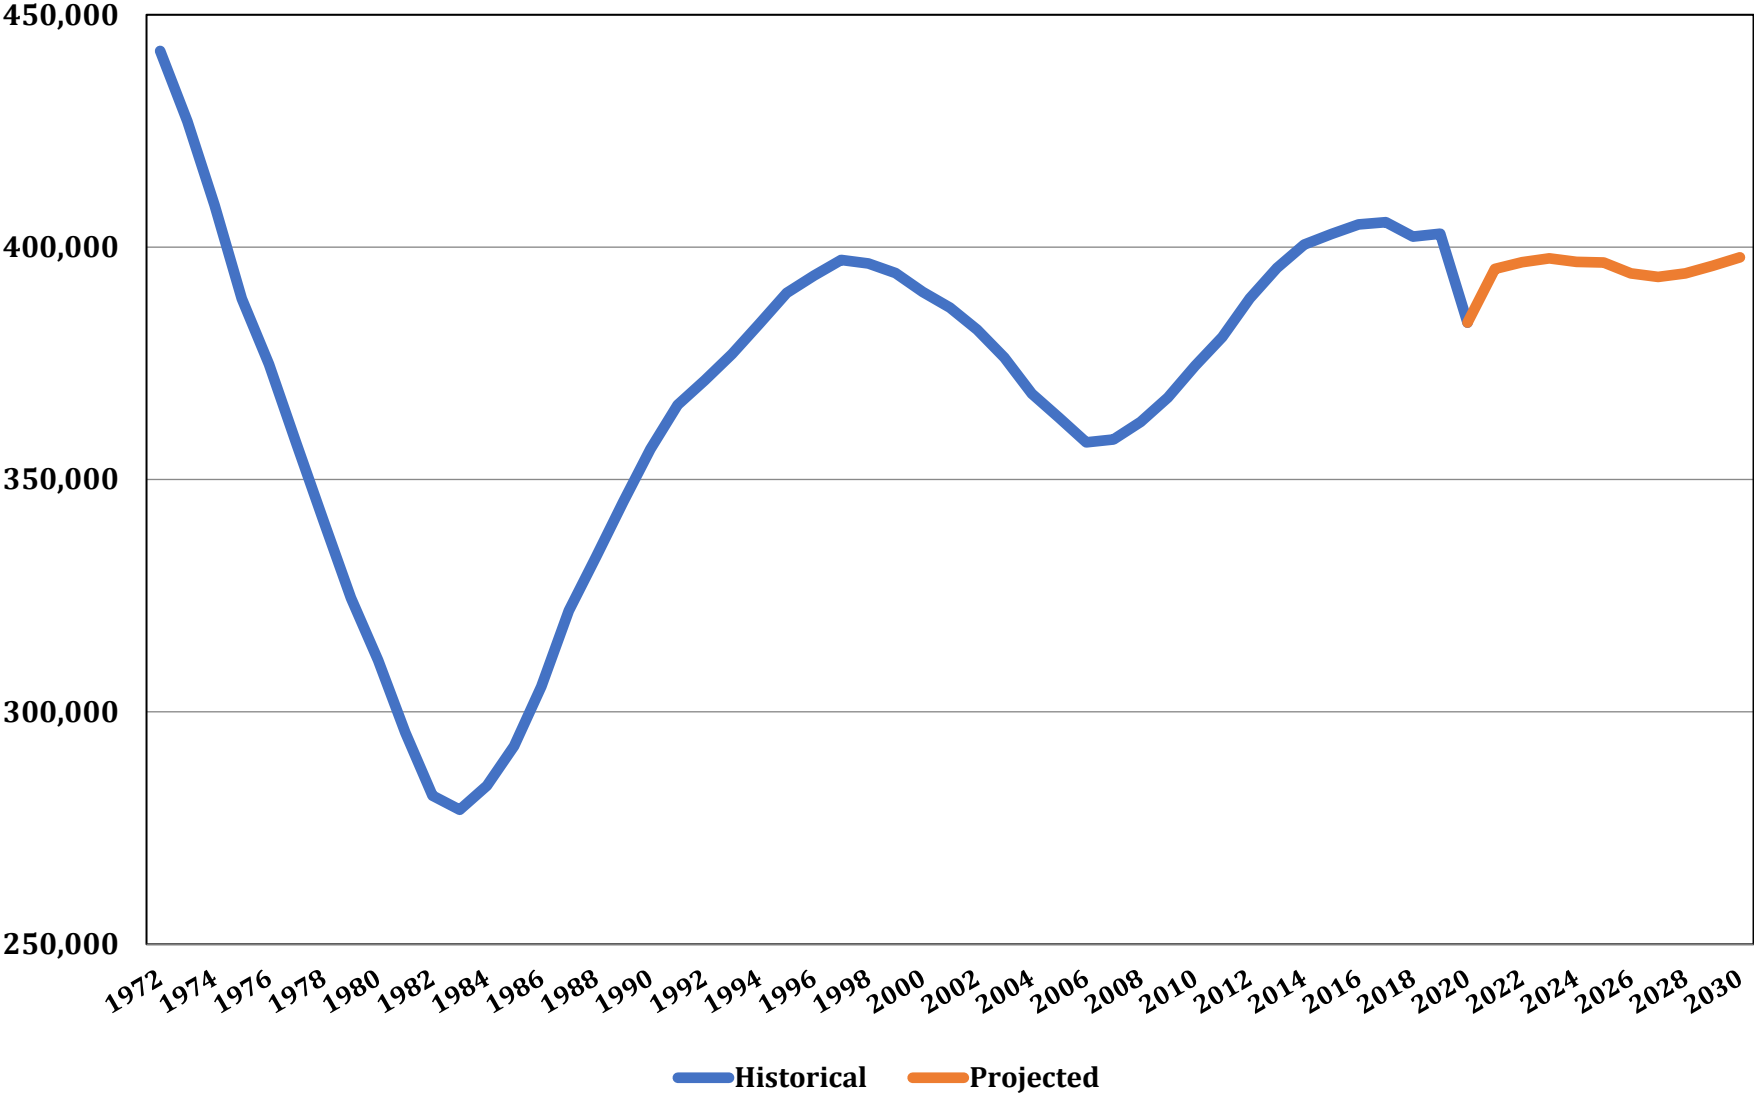

**Chart 16. Public Elementary School Enrollment in Maryland,
Historical and Projected, 1972 - 2030 ***

* includes grades K thru 5

Source: Maryland State Department of Education (historical) and the Maryland Department of Planning (projections)