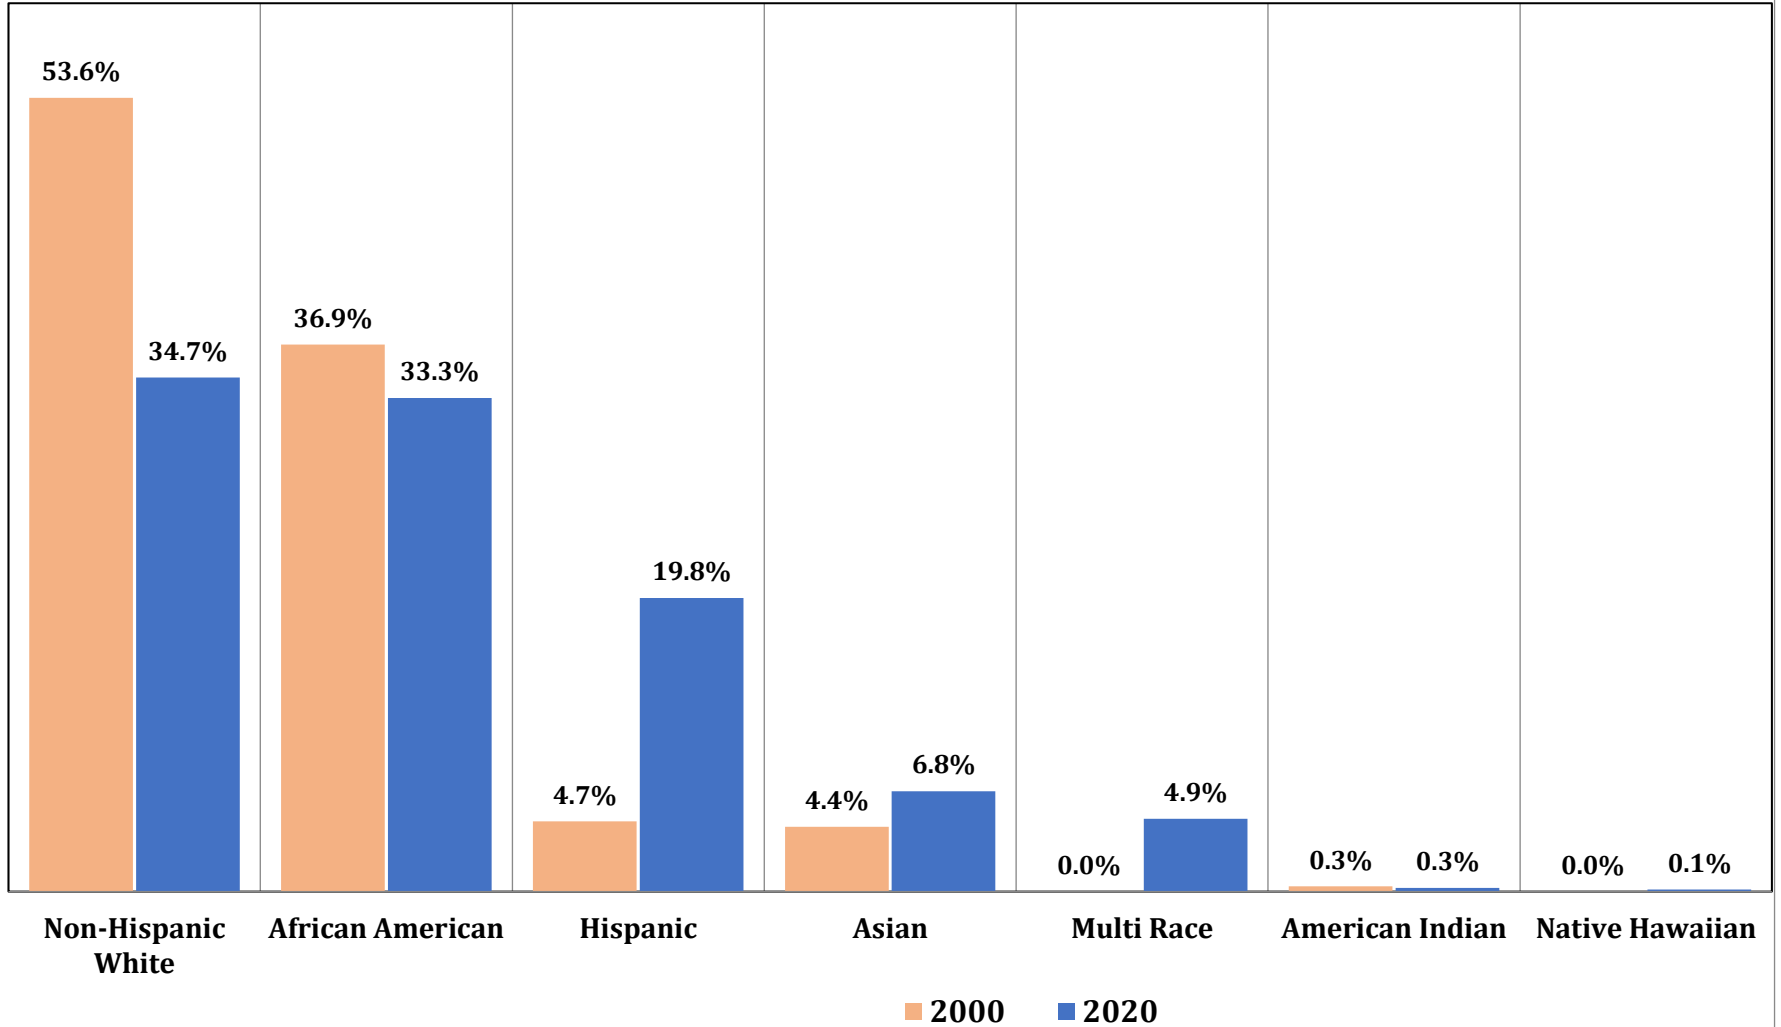

**Chart 15. Share of Total Public School Enrollment in Maryland  
by Race & Hispanic Origin, 2000 and 2020 \***

\* Multi-race and native Hawaiian not available in 2000.

Source: Maryland Department of Planning from Maryland State Department of Education data.