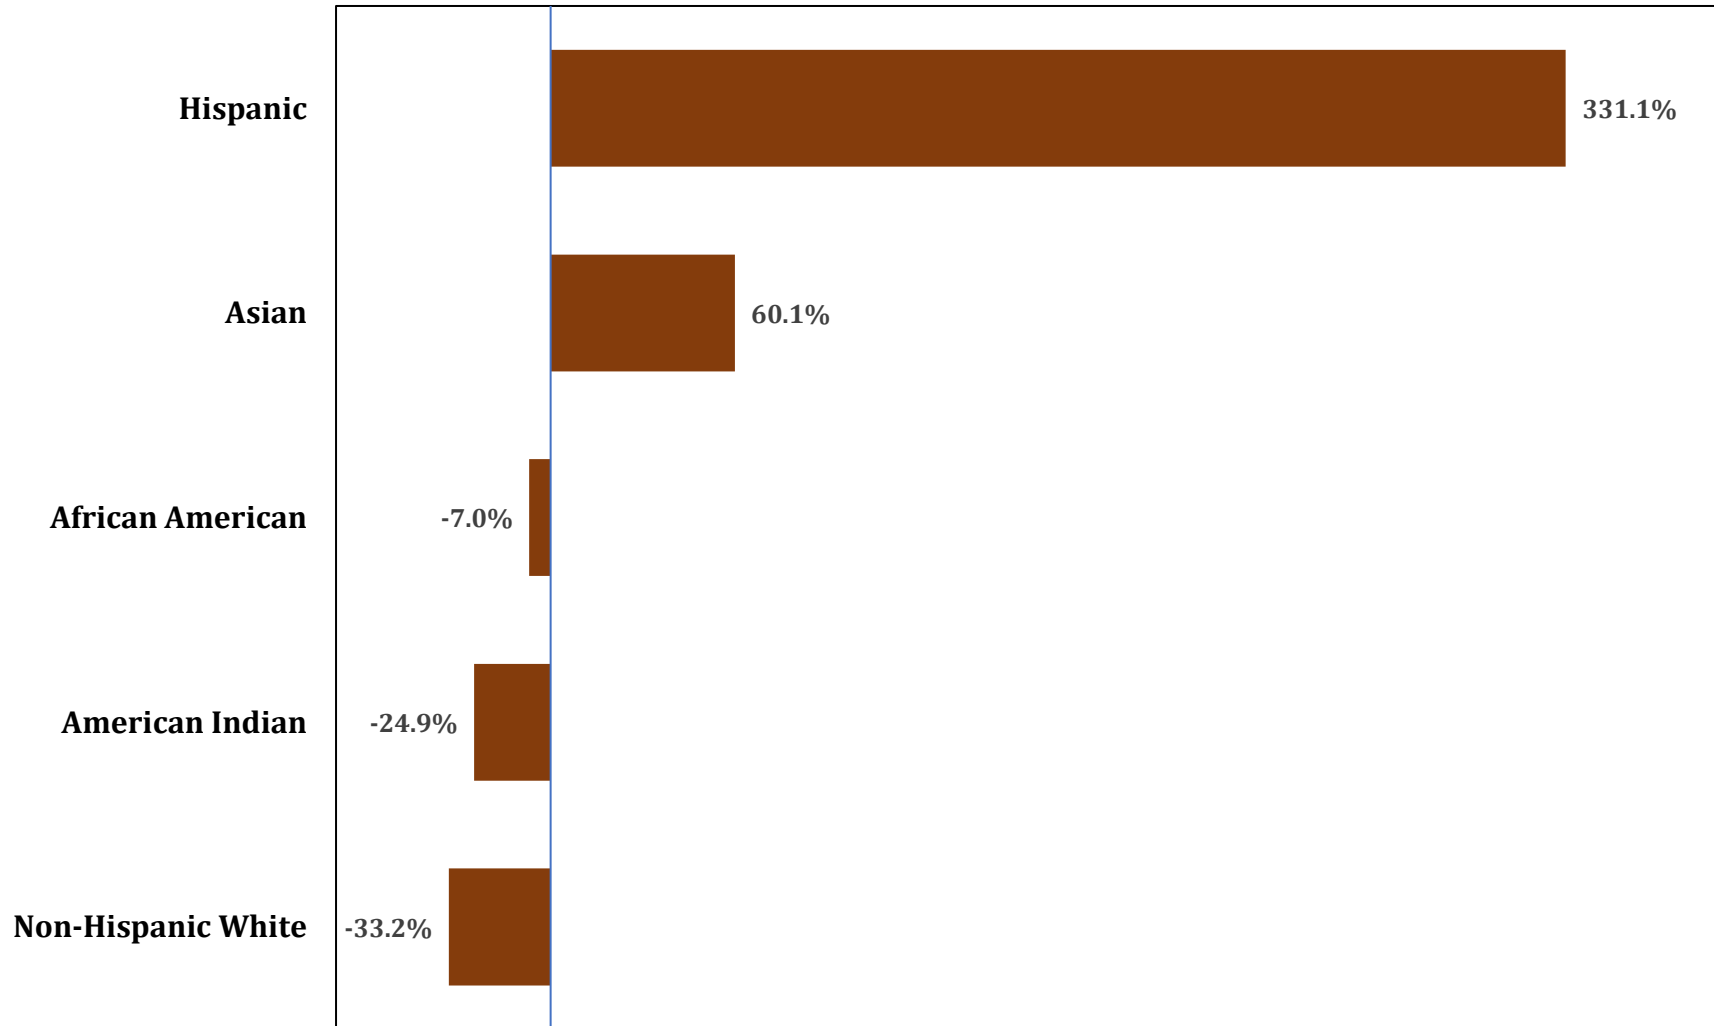

**Chart 14. Percent Change in Total Public School Enrollment in Maryland
by Race & Hispanic Origin, 2000 - 2020 ***

* 2020 data includes counts of multi-race and Native Hawaiian students which were not counted in the 2000 data.
Source: Maryland Department of Planning from Maryland State Department of Education data.