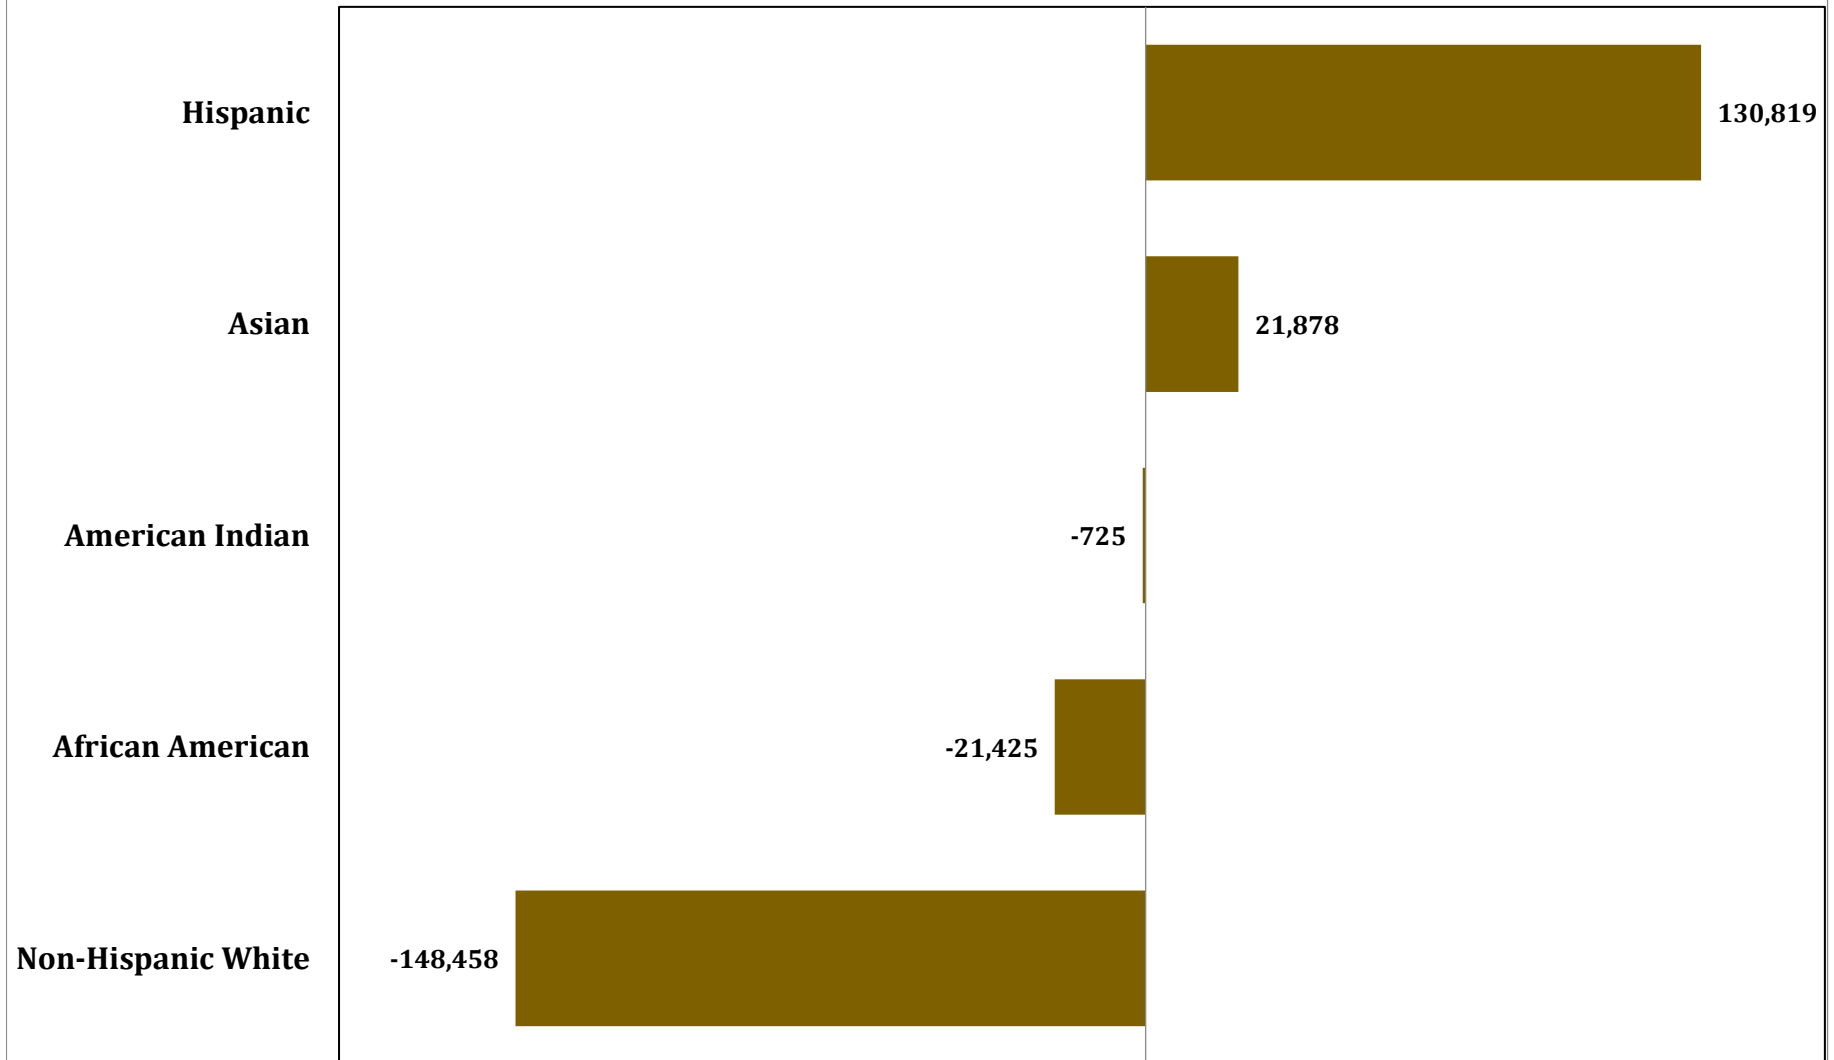

**Chart 13. Change in Total Public School Enrollment in Maryland
by Race & Hispanic Origin, 2000 - 2020 ***

*2020 data include multi-race and Native Hawaiian students. These race categories, however, were not counted in the 2000 data.

In 2020, there were 42,205 multi-race students and 1,255 Native Hawaiian students.

Source: Maryland Department of Planning, from Maryland State Department of Education data.