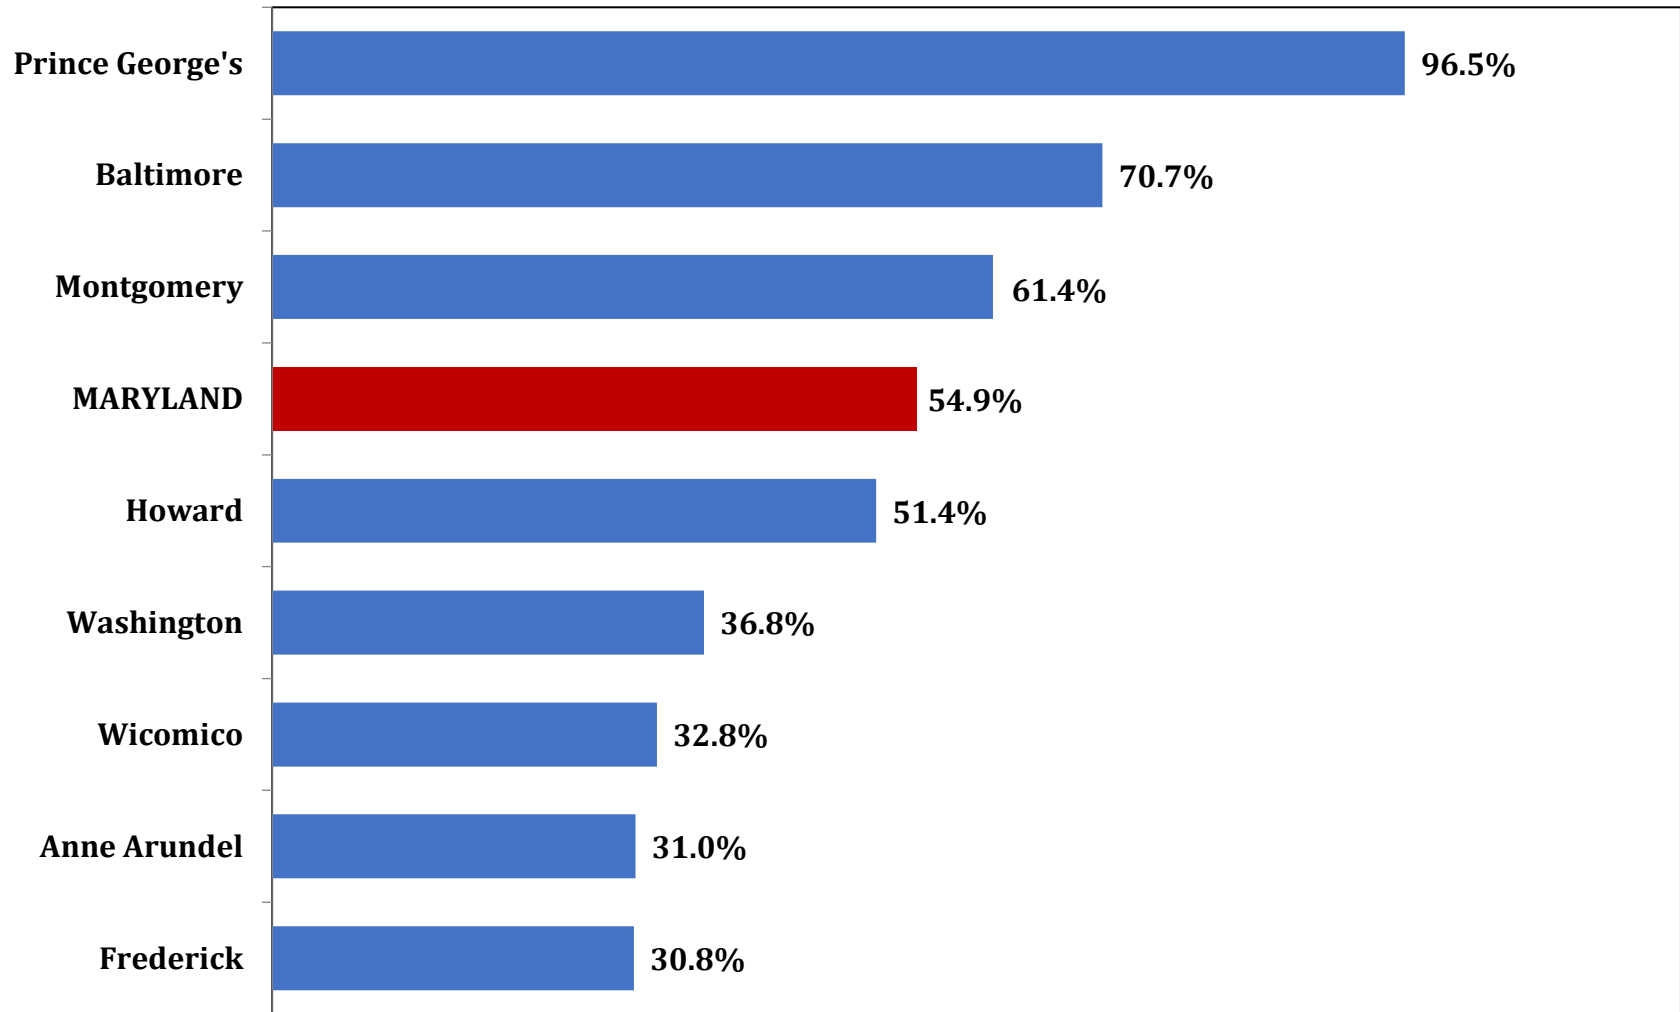

**Chart 12. Increase in Foreign Born as a
Percent of Change in Total Population, 2000 - 2019**

Source: Maryland Department of Planning. Based on 2019 American Community Survey, 1-year Estimates, Selected Social Characteristics data