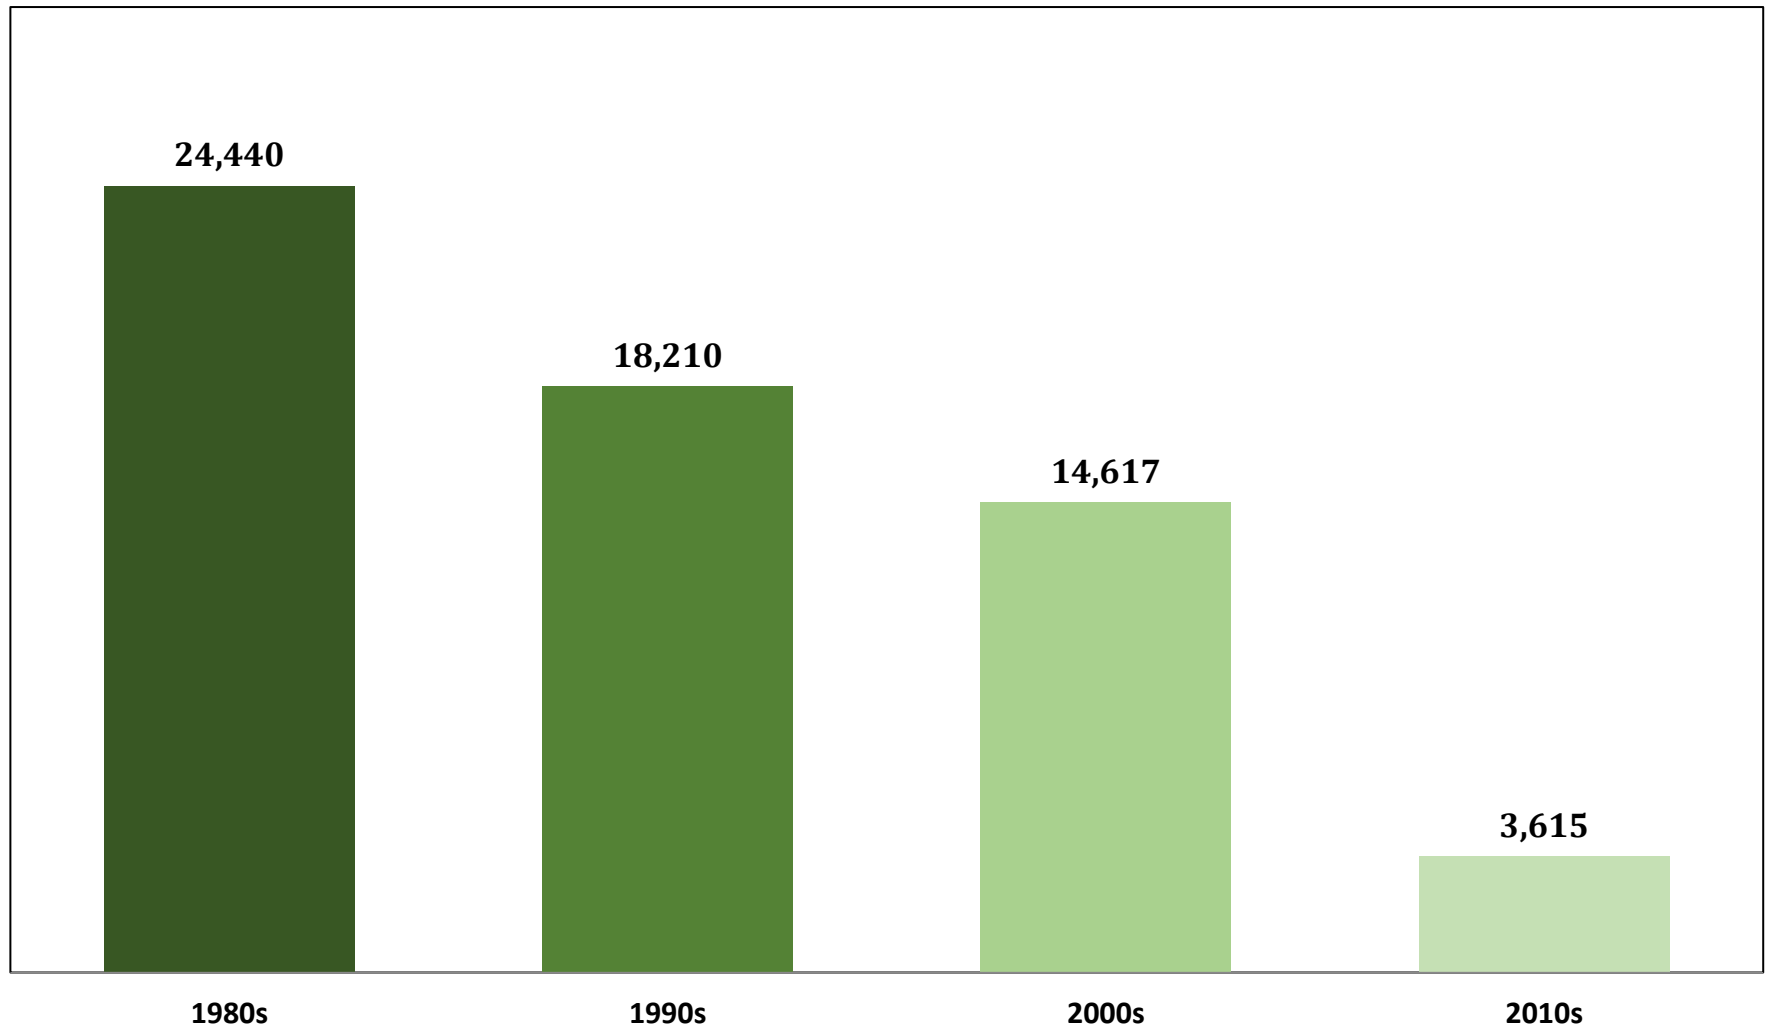

**Chart 11. Average Annual Total Net Migration for Maryland**

Based on the Decennial Census (1980, 1990), the American Community Survey (2000s) and birth and death data from administrative records, total migration is calculated as a residual. For years 2010 and forward, total migration statistics come from the components of population change which are reported in the Census Bureau's Annual Population Estimates.