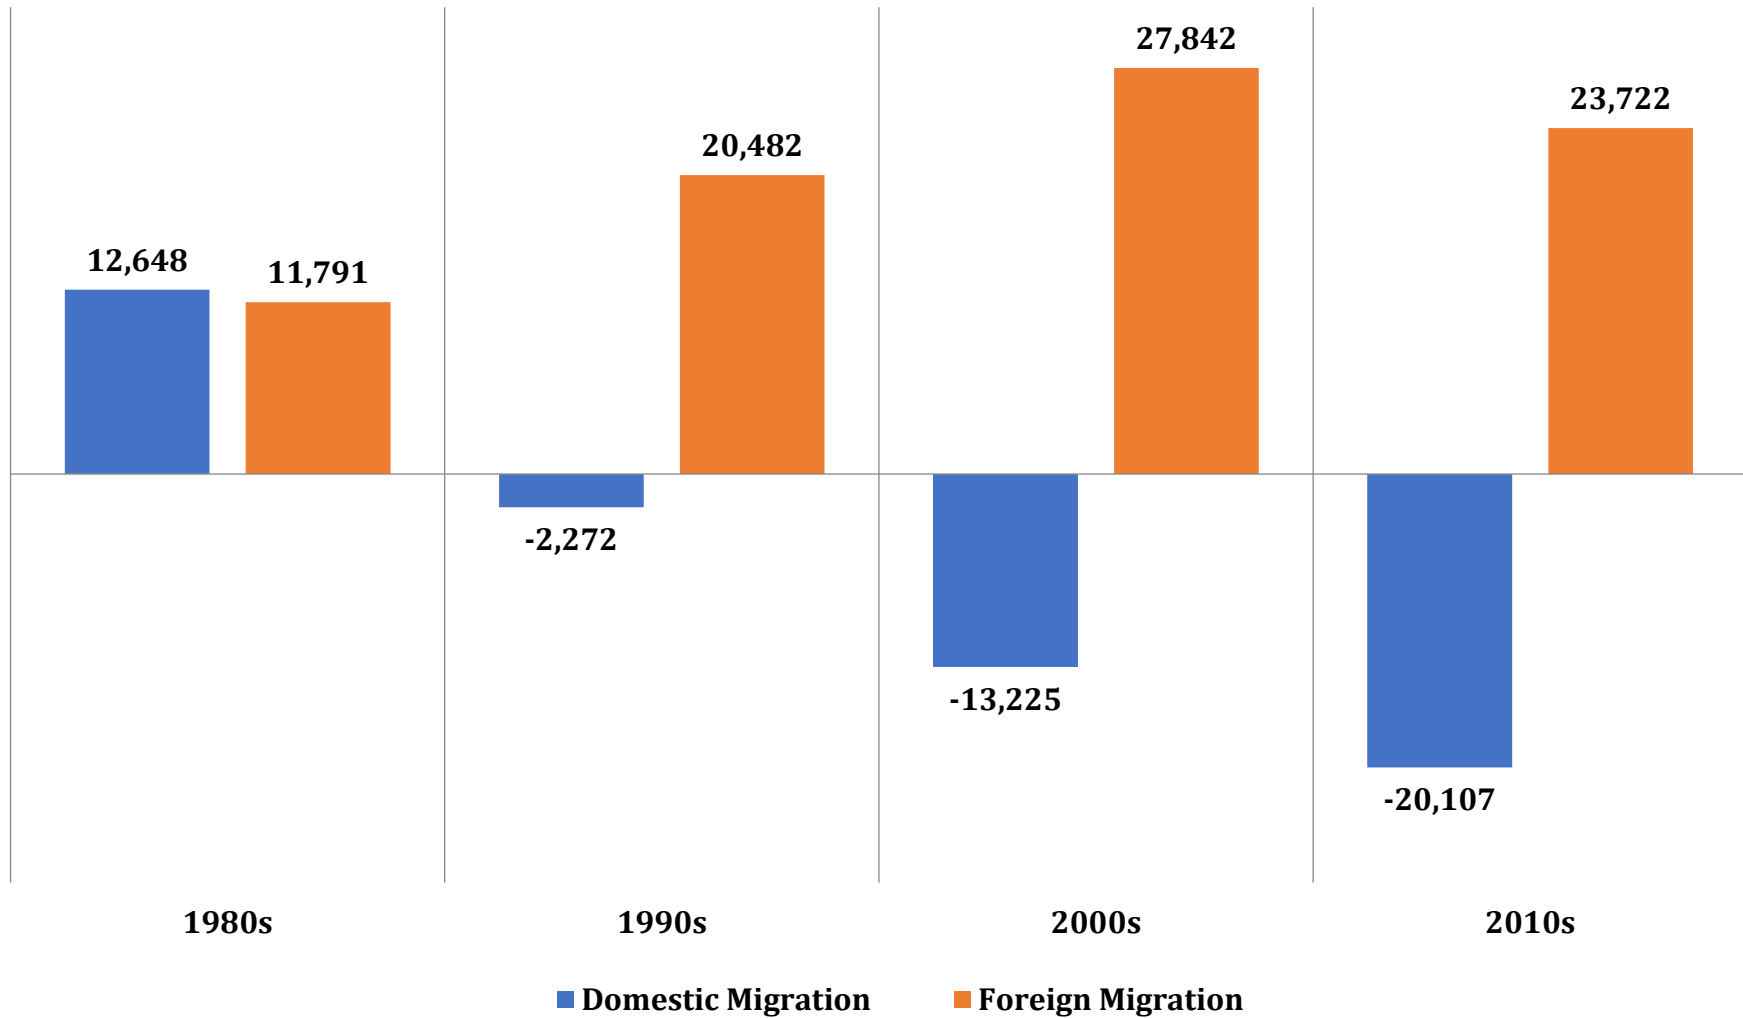

Chart 10. Average Annual Net Domestic Migration and Foreign Immigration into Maryland

Foreign immigration data is from the decennial census (1980s and 1990s) and from the American Community Survey (2000s and 2010s). Domestic migration is calculated as a residual for the 1980s, 1990s and 2000s; from 2010 forward this data has come from the Census Bureau's components of population change, part of the Annual Population Estimates for the April 1, 2010 to July 1, 2020 period.