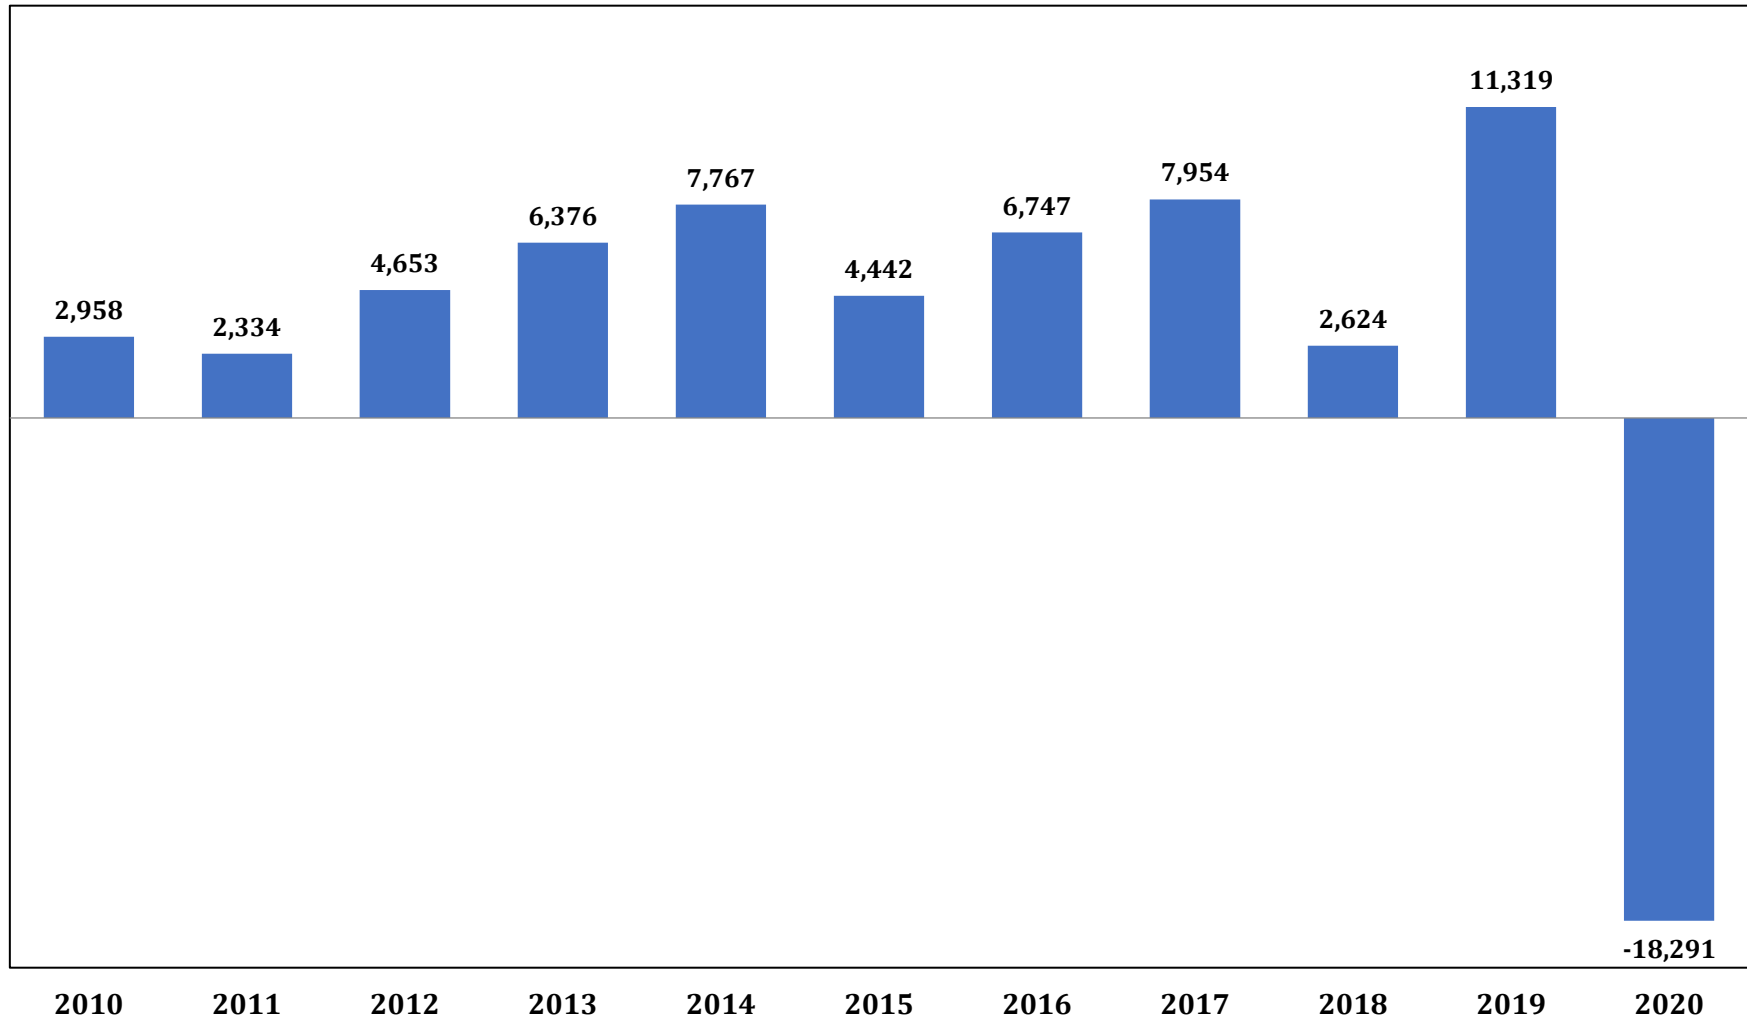

Chart 1. Historical Annual Change in Total Public School Enrollment in Maryland, 2010 - 2020 *

* Grades K thru 12

Prepared by the Maryland Department of Planning

Source: Maryland State Department of Education