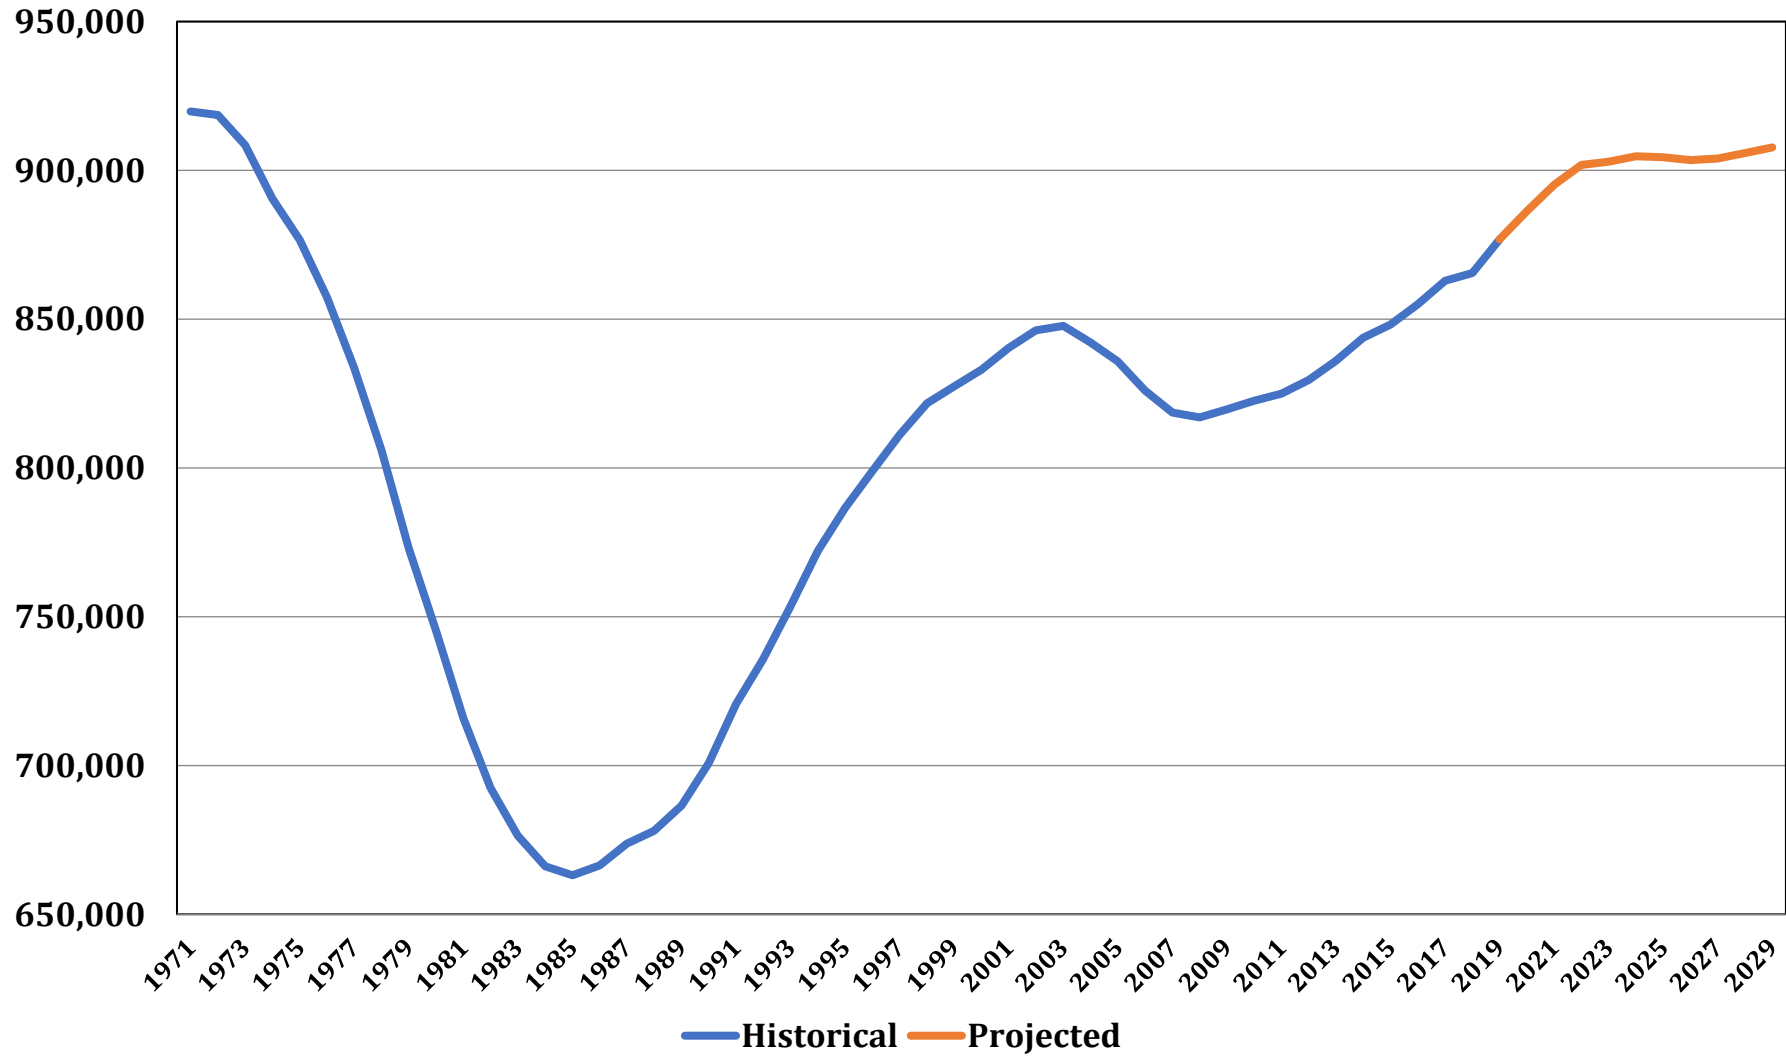

**Chart 6. Total Public School Enrollment in Maryland,
Historical and Projected, 1971 - 2029 ***

* Includes K thru 12

Source: Maryland State Department of Education (historical) and the Maryland Department of Planning (projections)