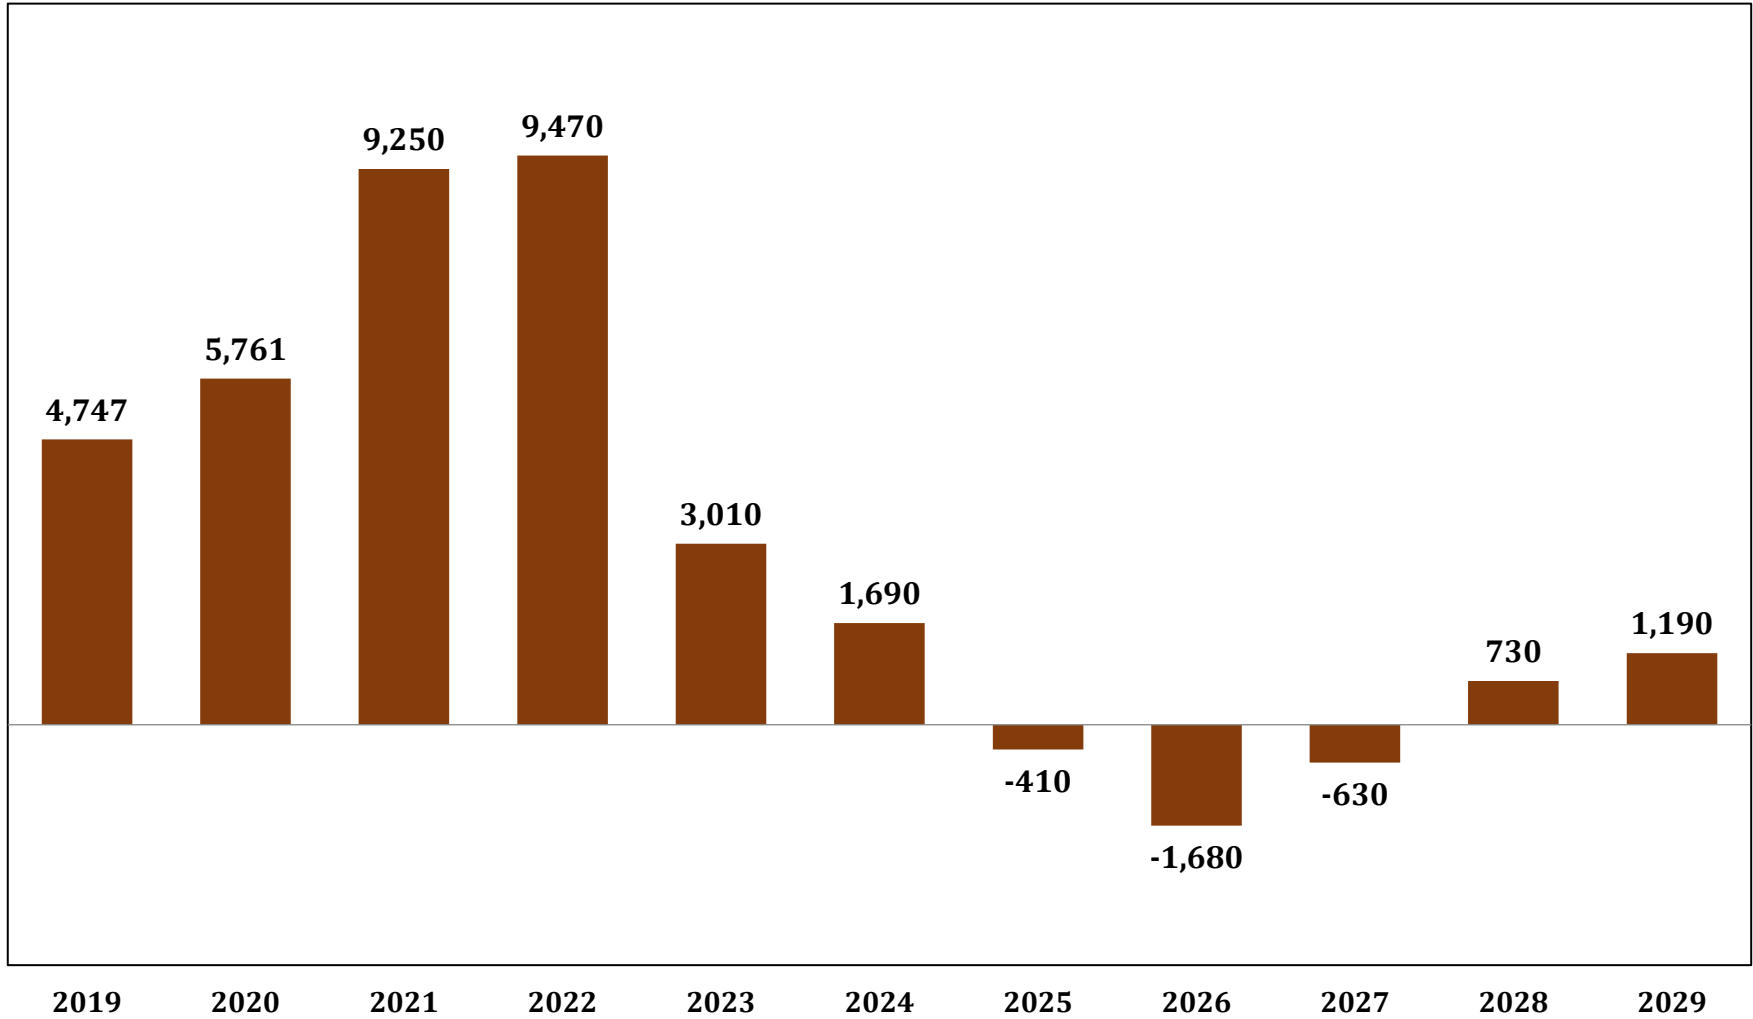

Chart 5. Projected Annual Change in Public High School Enrollment in Maryland, 2019 - 2029 *

* Grades 9 thru 12
Source: Maryland Department of Planning