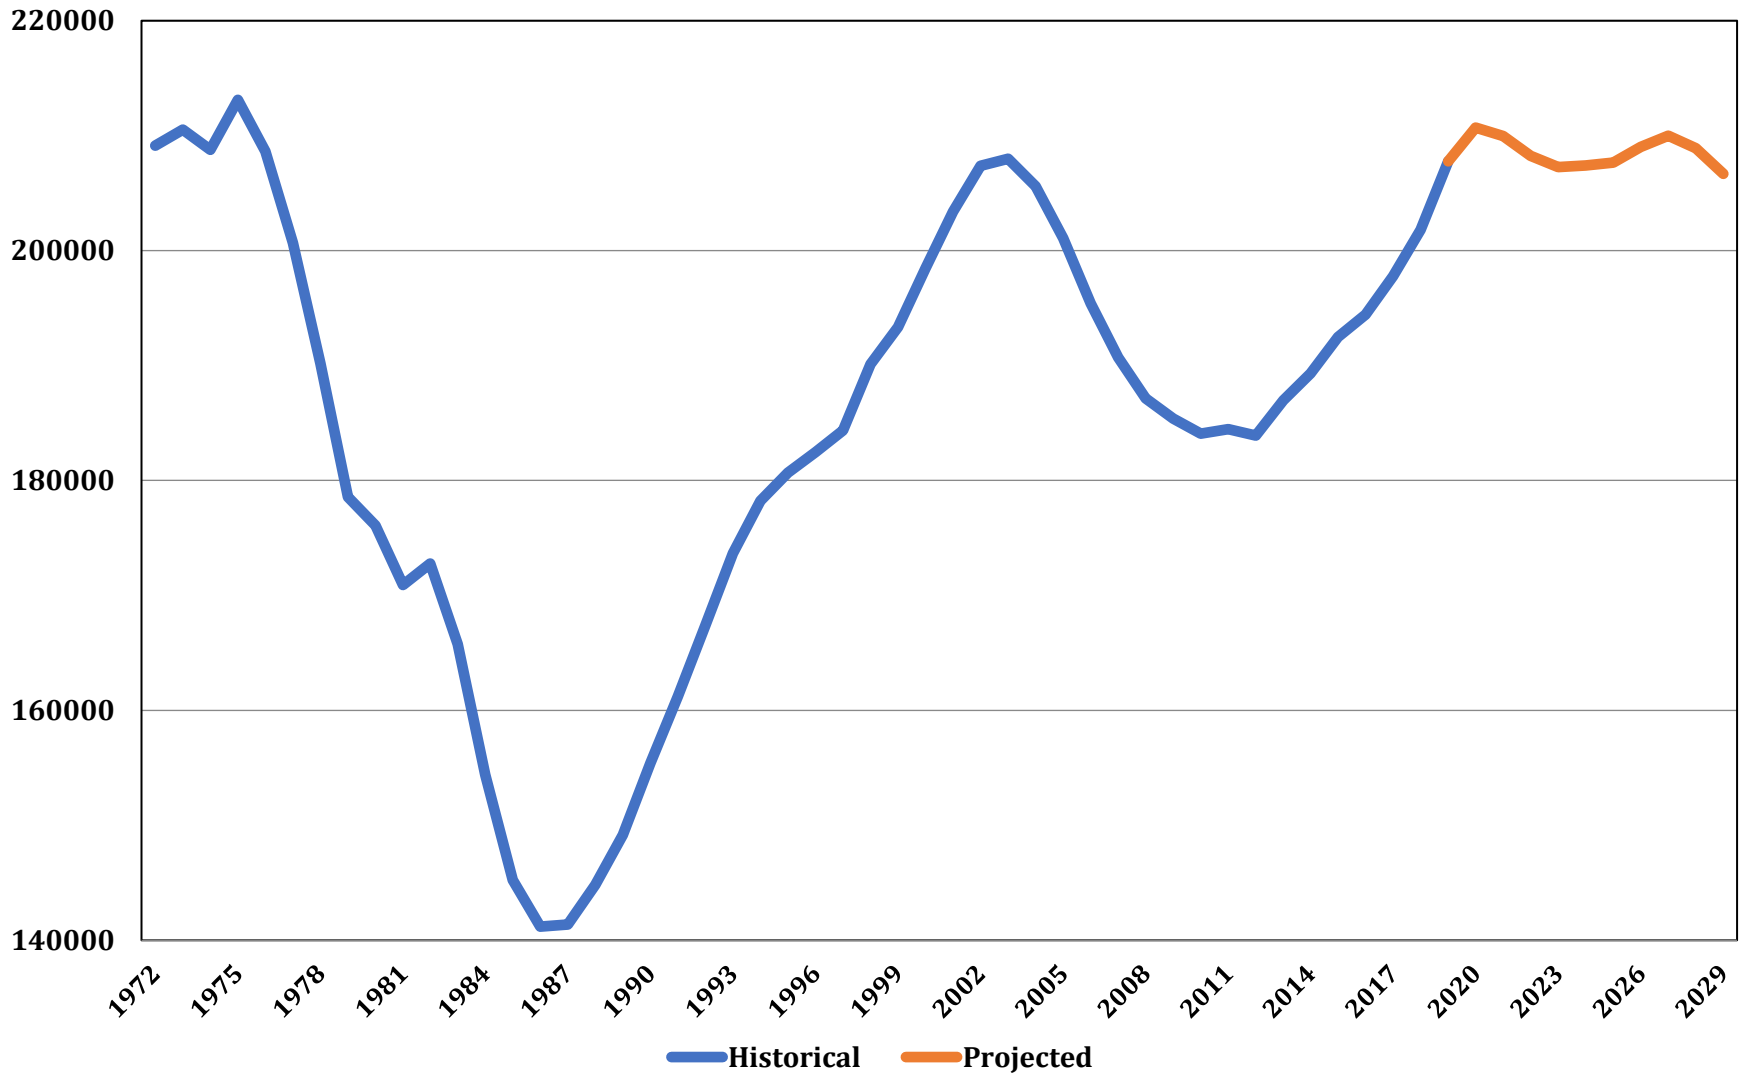

**Chart 17. Public Middle School Enrollment in Maryland,
Historical and Projected, 1972 - 2029 ***

* includes grades 6 thru 8

Source: Maryland State Department of Education (historical) and the Maryland Department of Planning (projections)