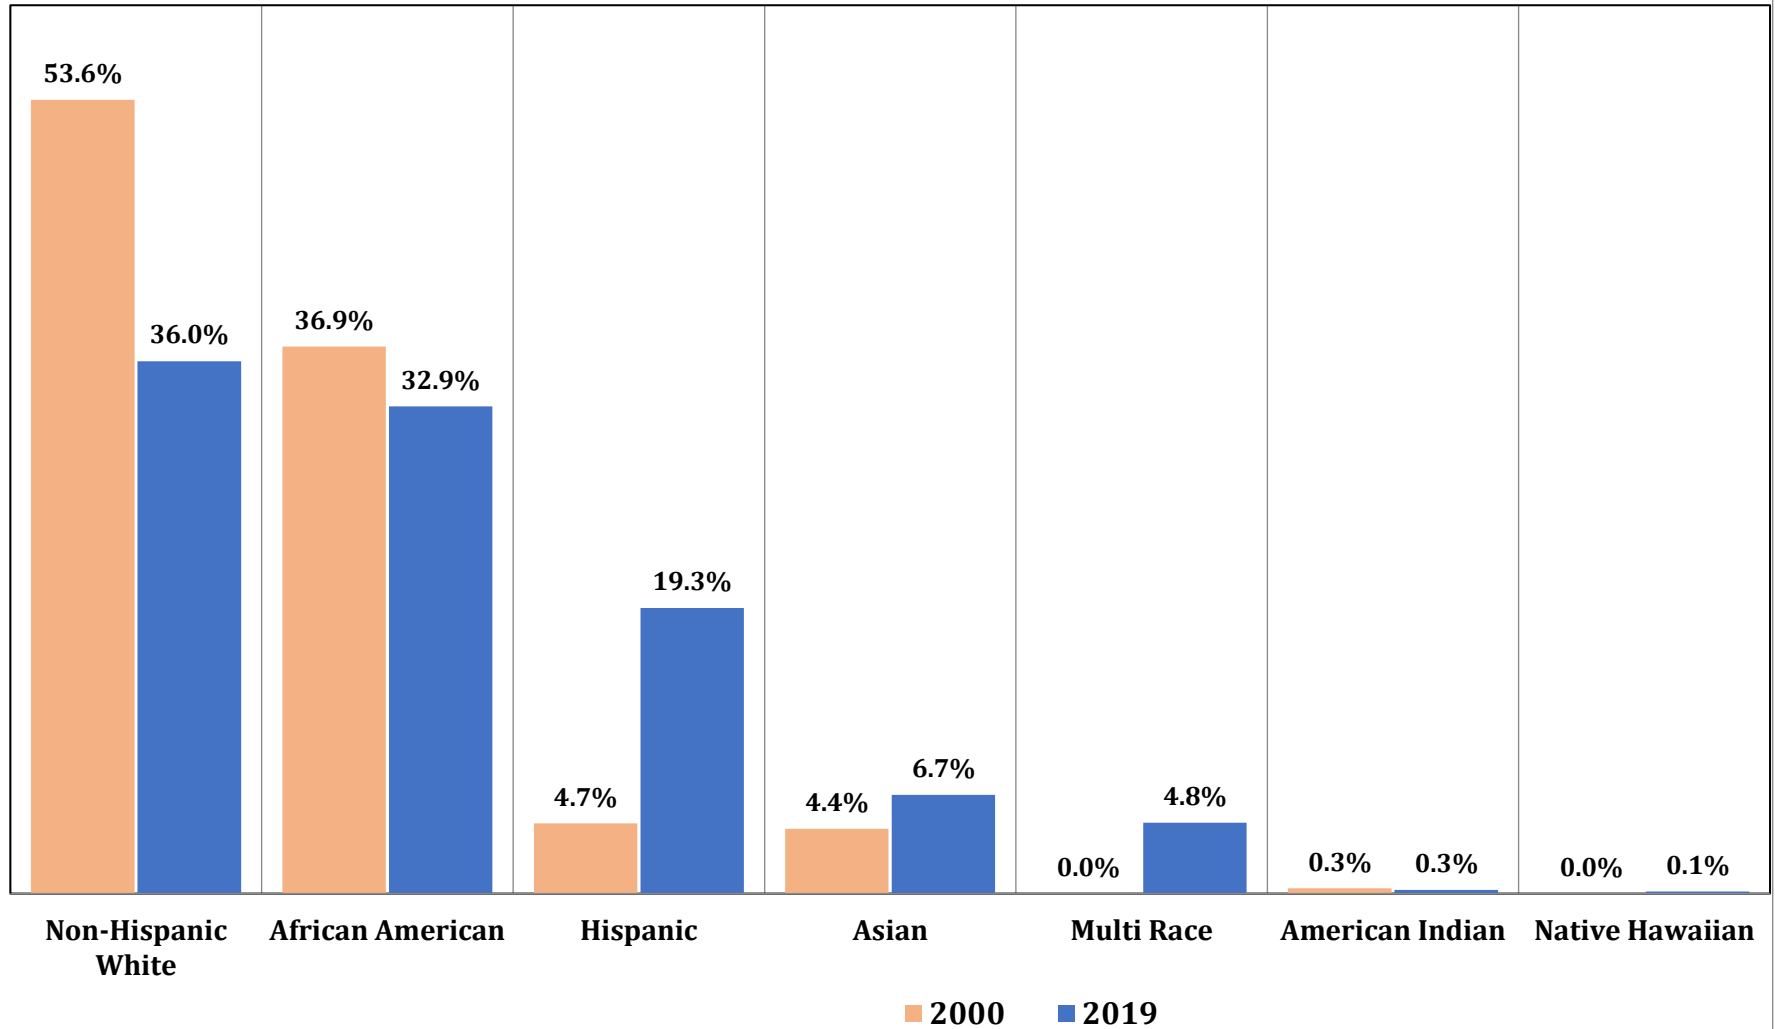

**Chart 15. Share of Total Public School Enrollment in Maryland
by Race & Hispanic Origin, 2000 and 2019 ***

* Multi-race and native Hawaiian not available in 2000.

Source: Maryland Department of Planning from Maryland State Department of Education data.