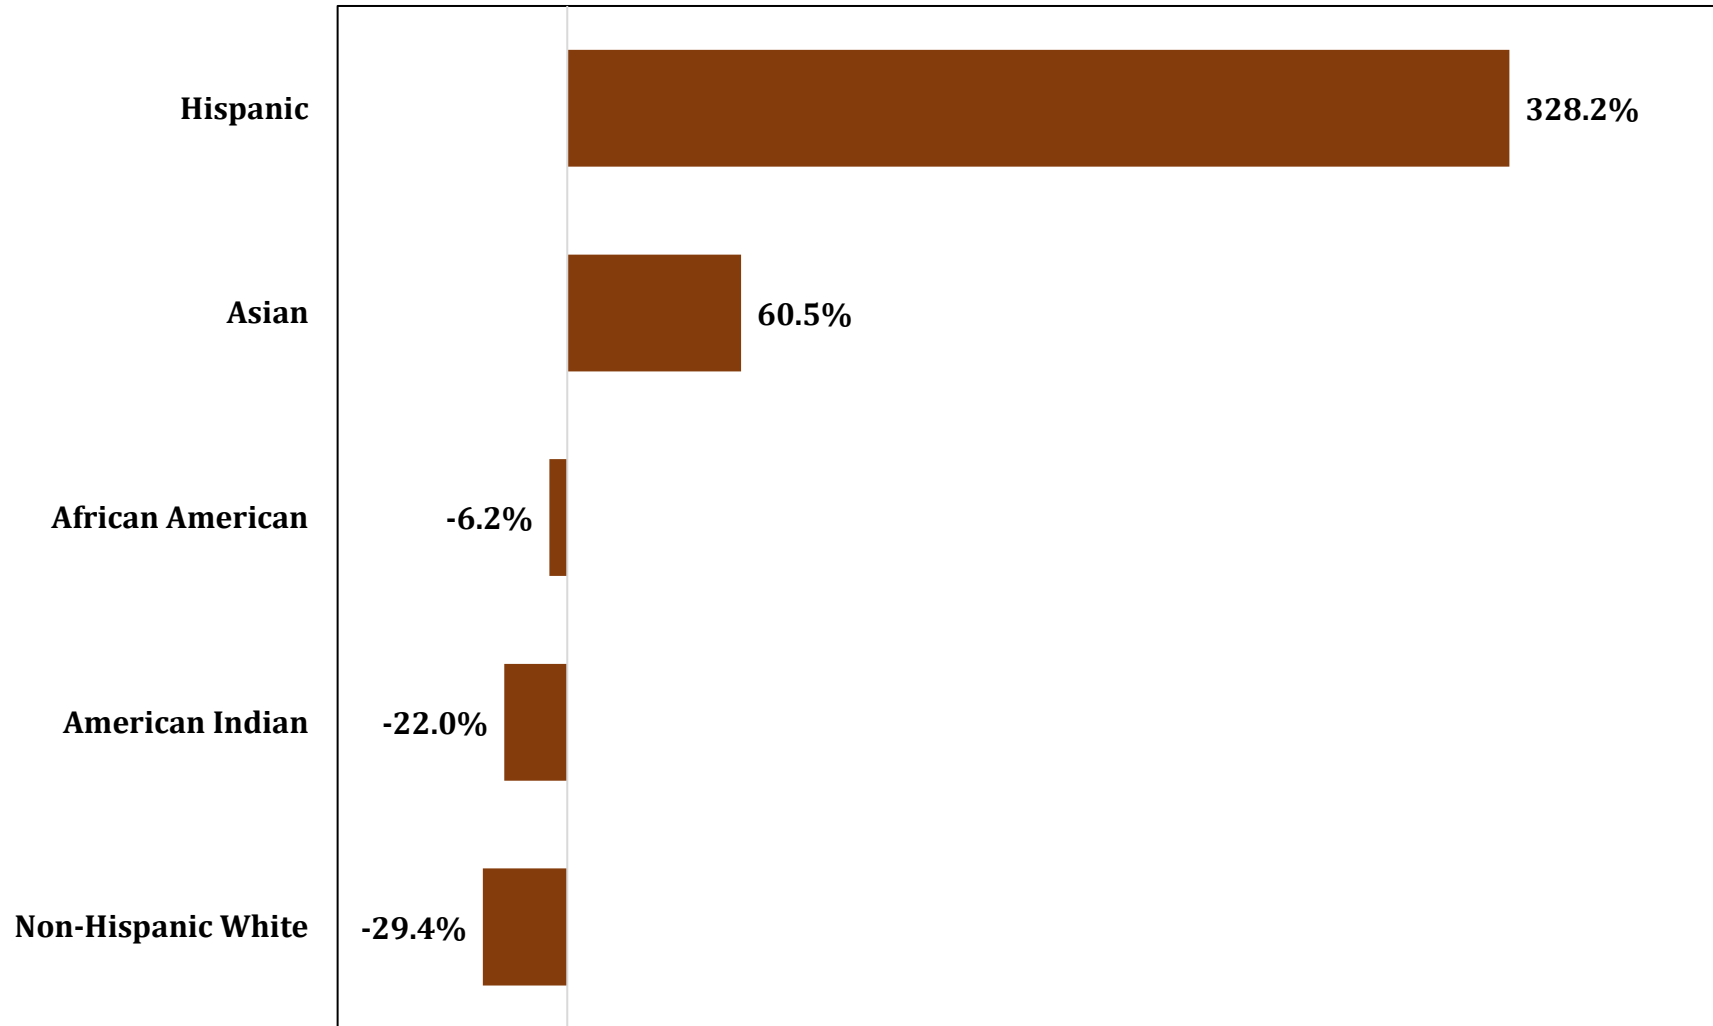

**Chart 14. Percent Change in Total Public School Enrollment in Maryland
by Race & Hispanic Origin, 2000 - 2019 ***

* 2019 data includes counts of multi-race and Native Hawaiian students which were not counted in the 2000 data.
Source: Maryland Department of Planning from Maryland State Department of Education data.