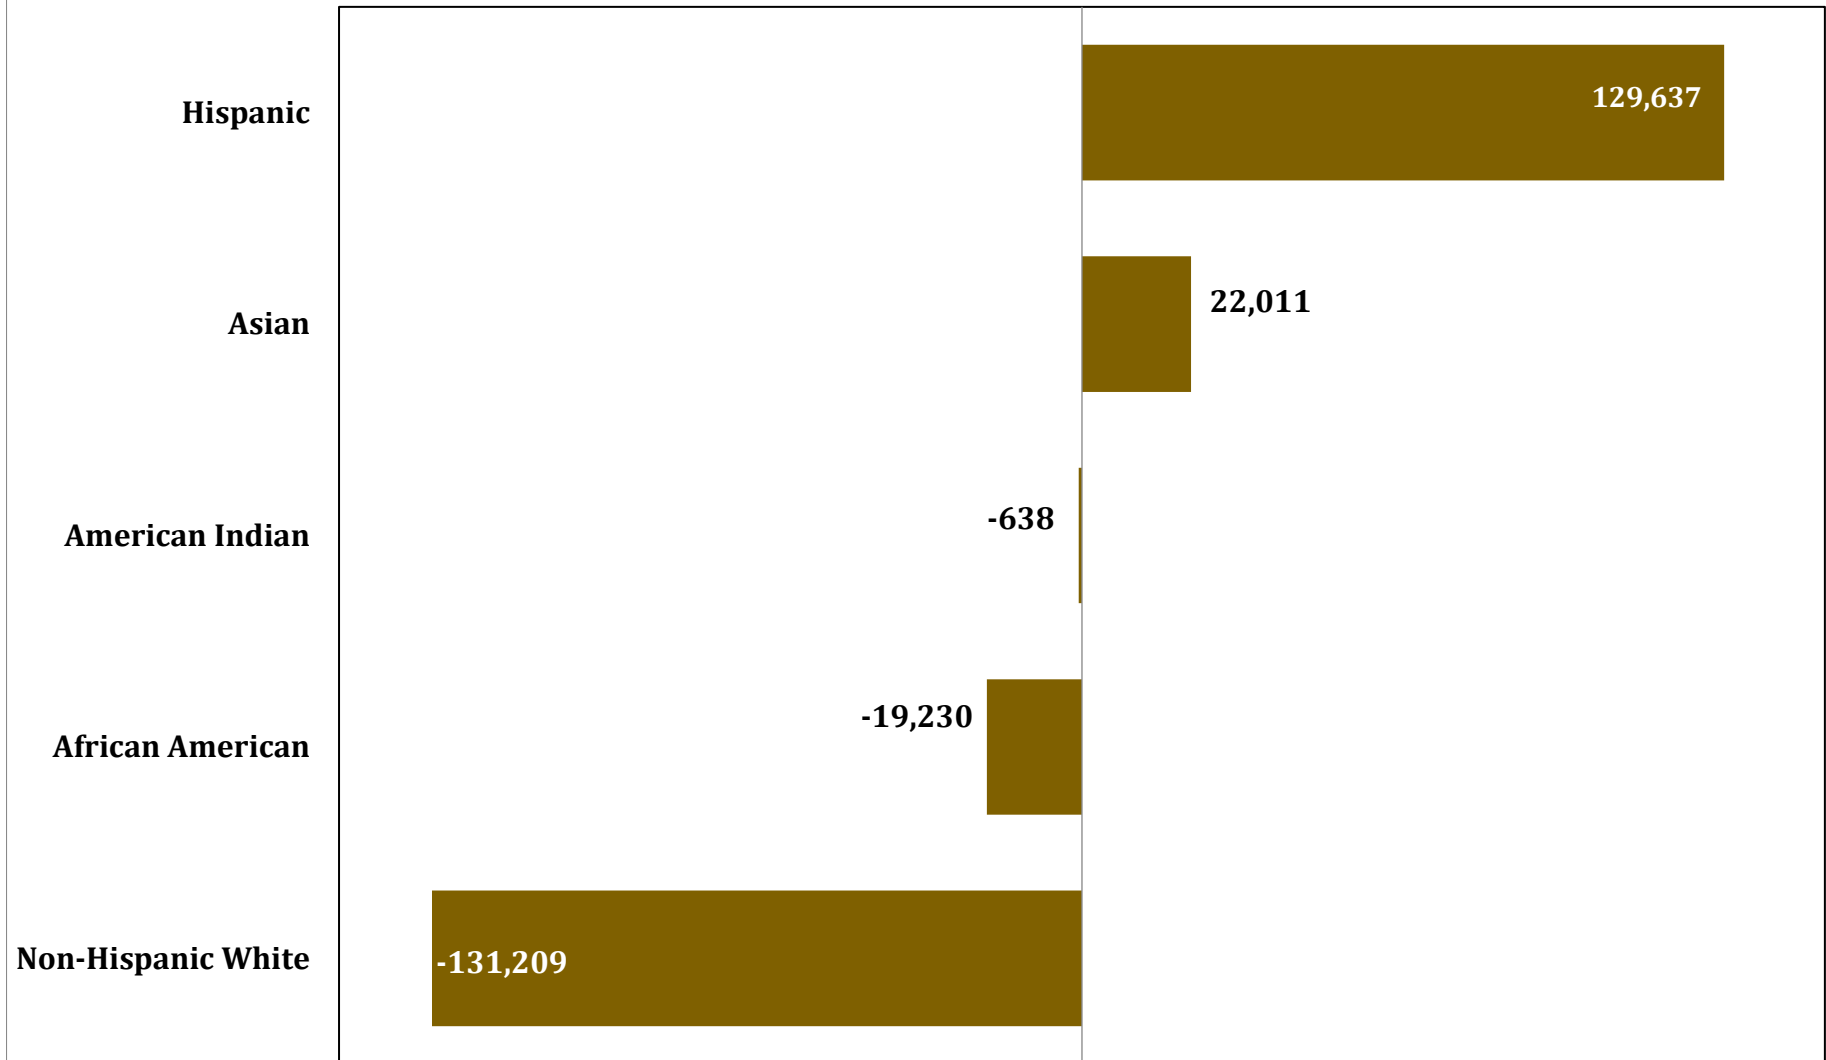

**Chart 13. Change in Total Public School Enrollment in Maryland
by Race & Hispanic Origin, 2000 - 2019 ***

*2019 data include multi-race and Native Hawaiian students. These race categories, however, were not counted in the 2000 data.

In 2019, there were 42,001 multi-race students and 1,238 Native Hawaiian students.

Source: Maryland Department of Planning, from Maryland State Department of Education data.