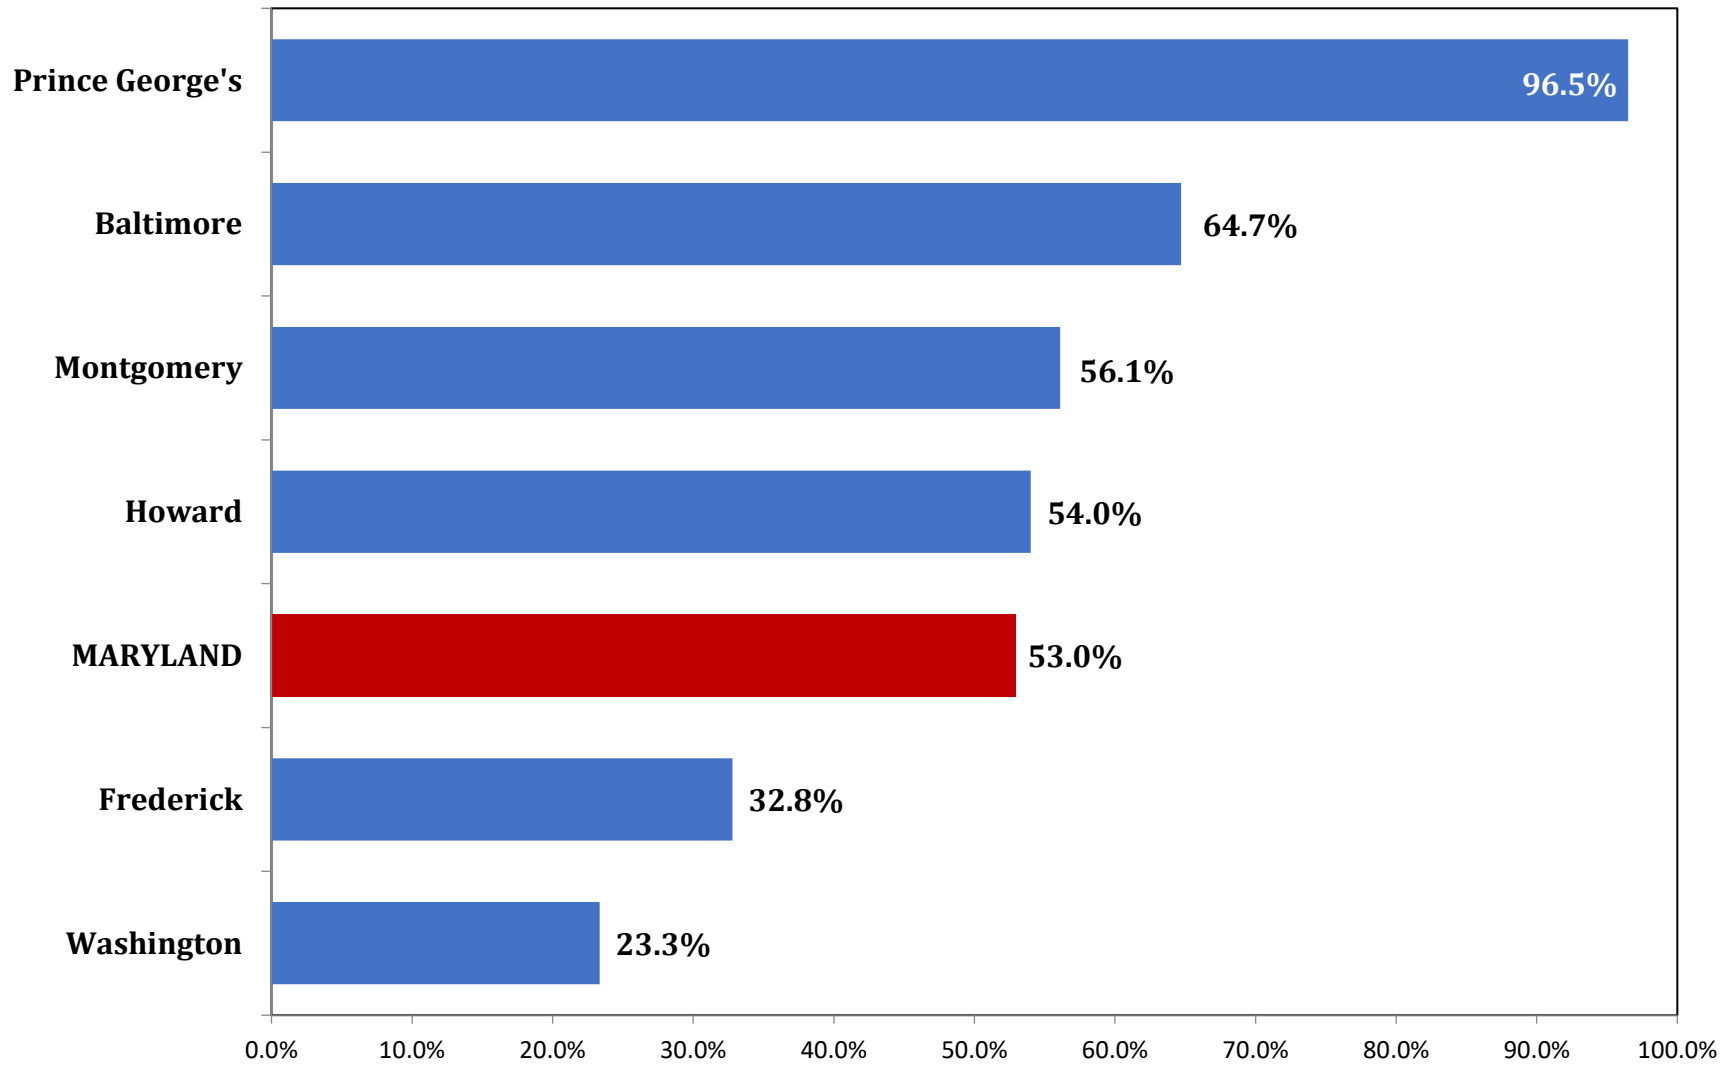

**Chart 12. Increase in Foreign Born as a
Percent of Change in Total Population, 2000 - 2018**

Source: Maryland Department of Planning. Based on 2018 American Community Survey, 1-year Estimates, Selected Social Characteristics data