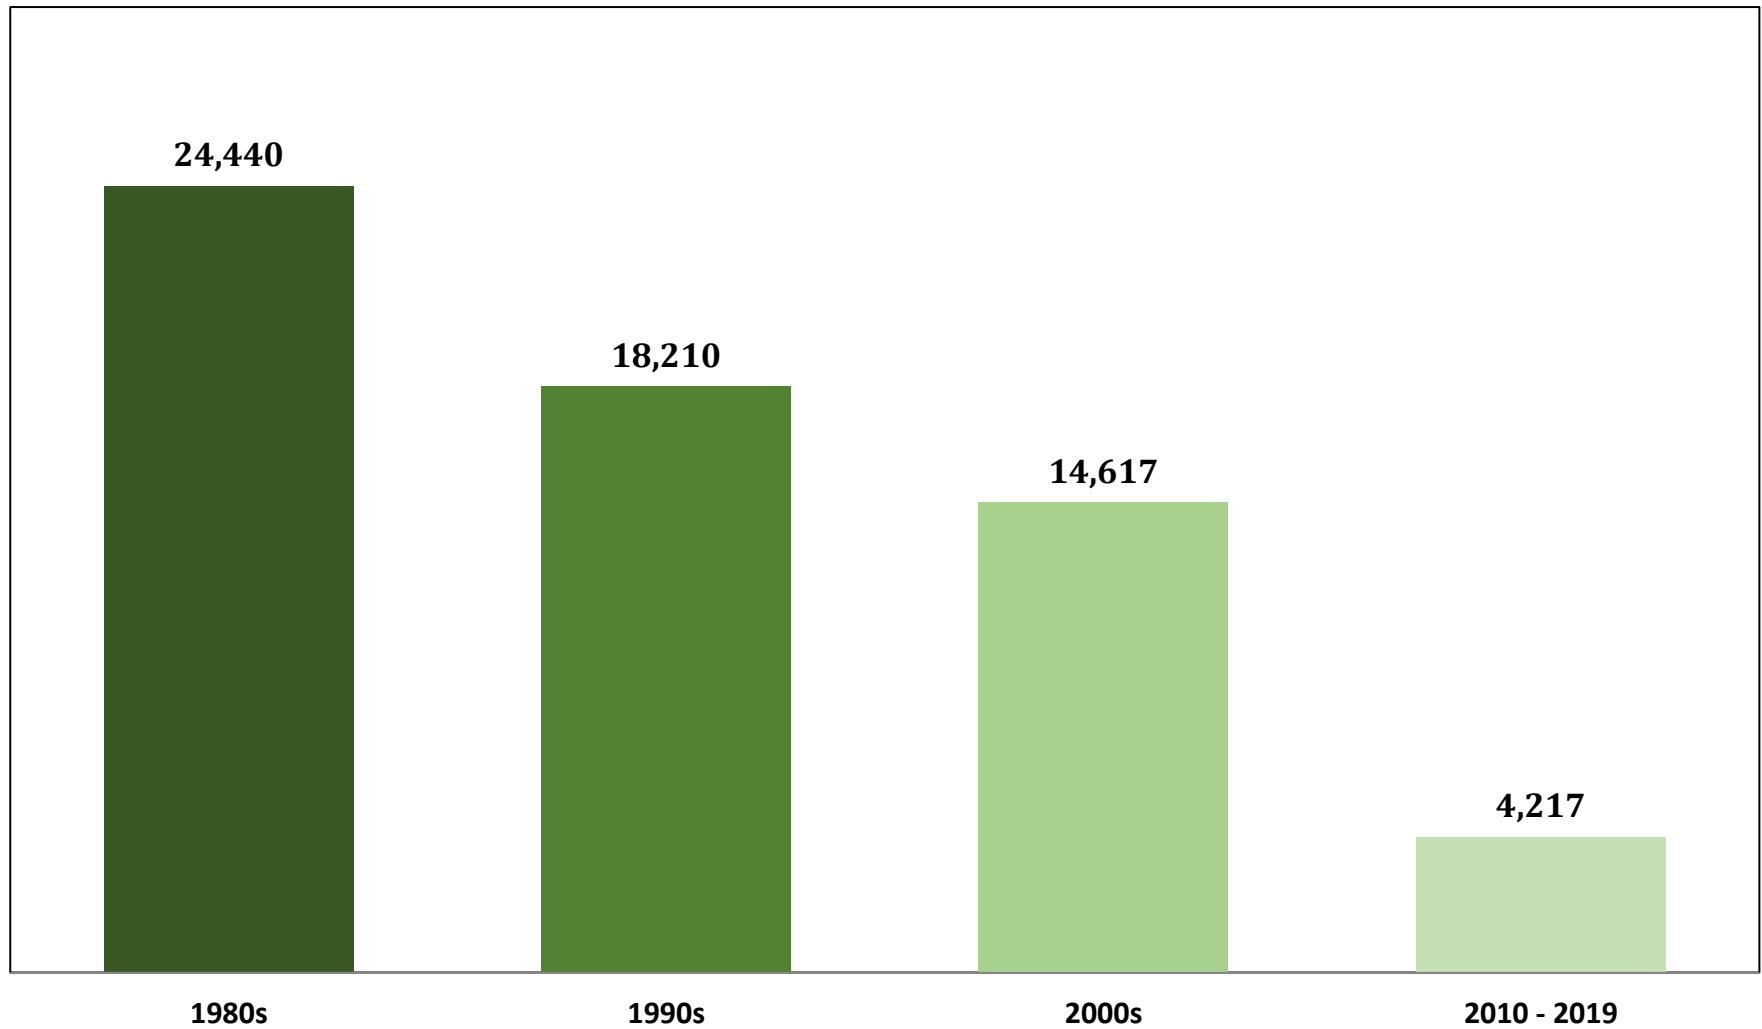

**Chart 11. Average Annual Total Net Migration for Maryland**

Based on the Decennial Census (1980, 1990), the American Community Survey (2000s) and birth and death data from administrative records, total migration is calculated as a residual. For years 2010 and forward, total migration statistics come from the components of population change which are reported in the Census Bureau's Annual Population Estimates.