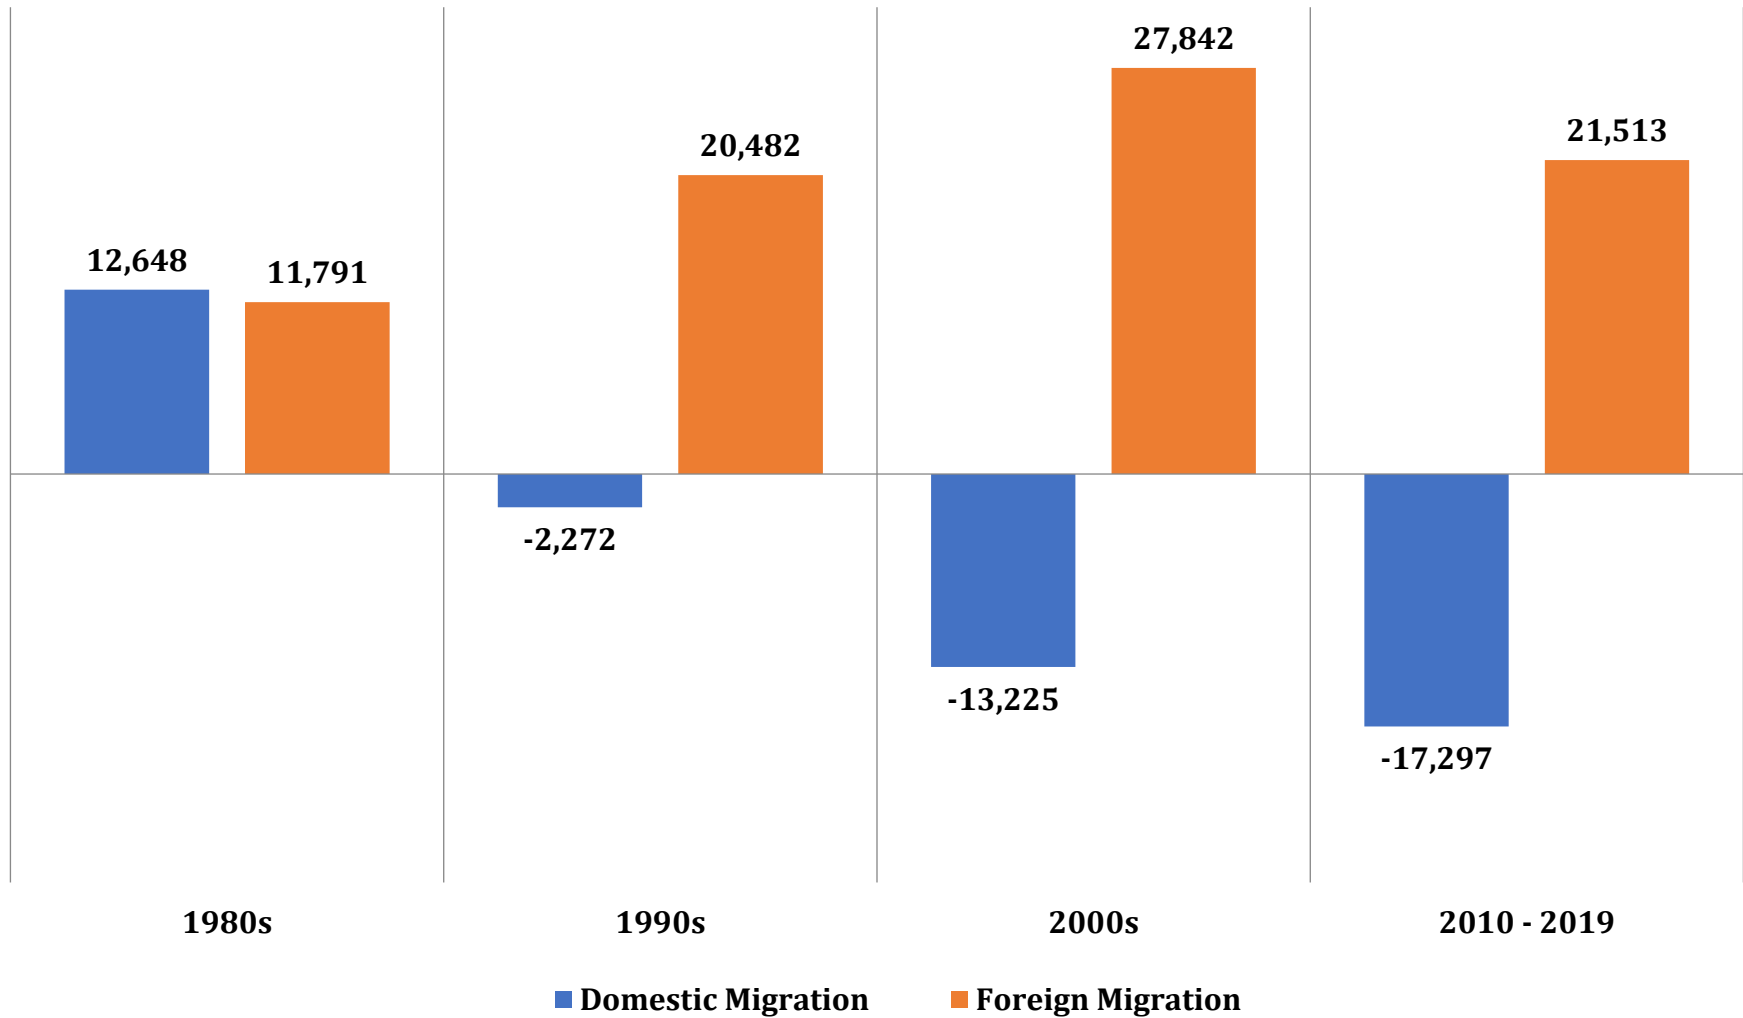

**Chart 10. Average Annual Net Domestic Migration and Foreign Immigration into Maryland**

Foreign immigration data is from the decennial census (1980s and 1990s) and from the American Community Survey (2000s and 2010s). Domestic migration is calculated as a residual for the 1980s, 1990s and 2000s; from 2010 forward this data has come from the Census Bureau's components of population change, part of the Annual Population Estimates for the April 1, 2010 to July 1, 2019 period.