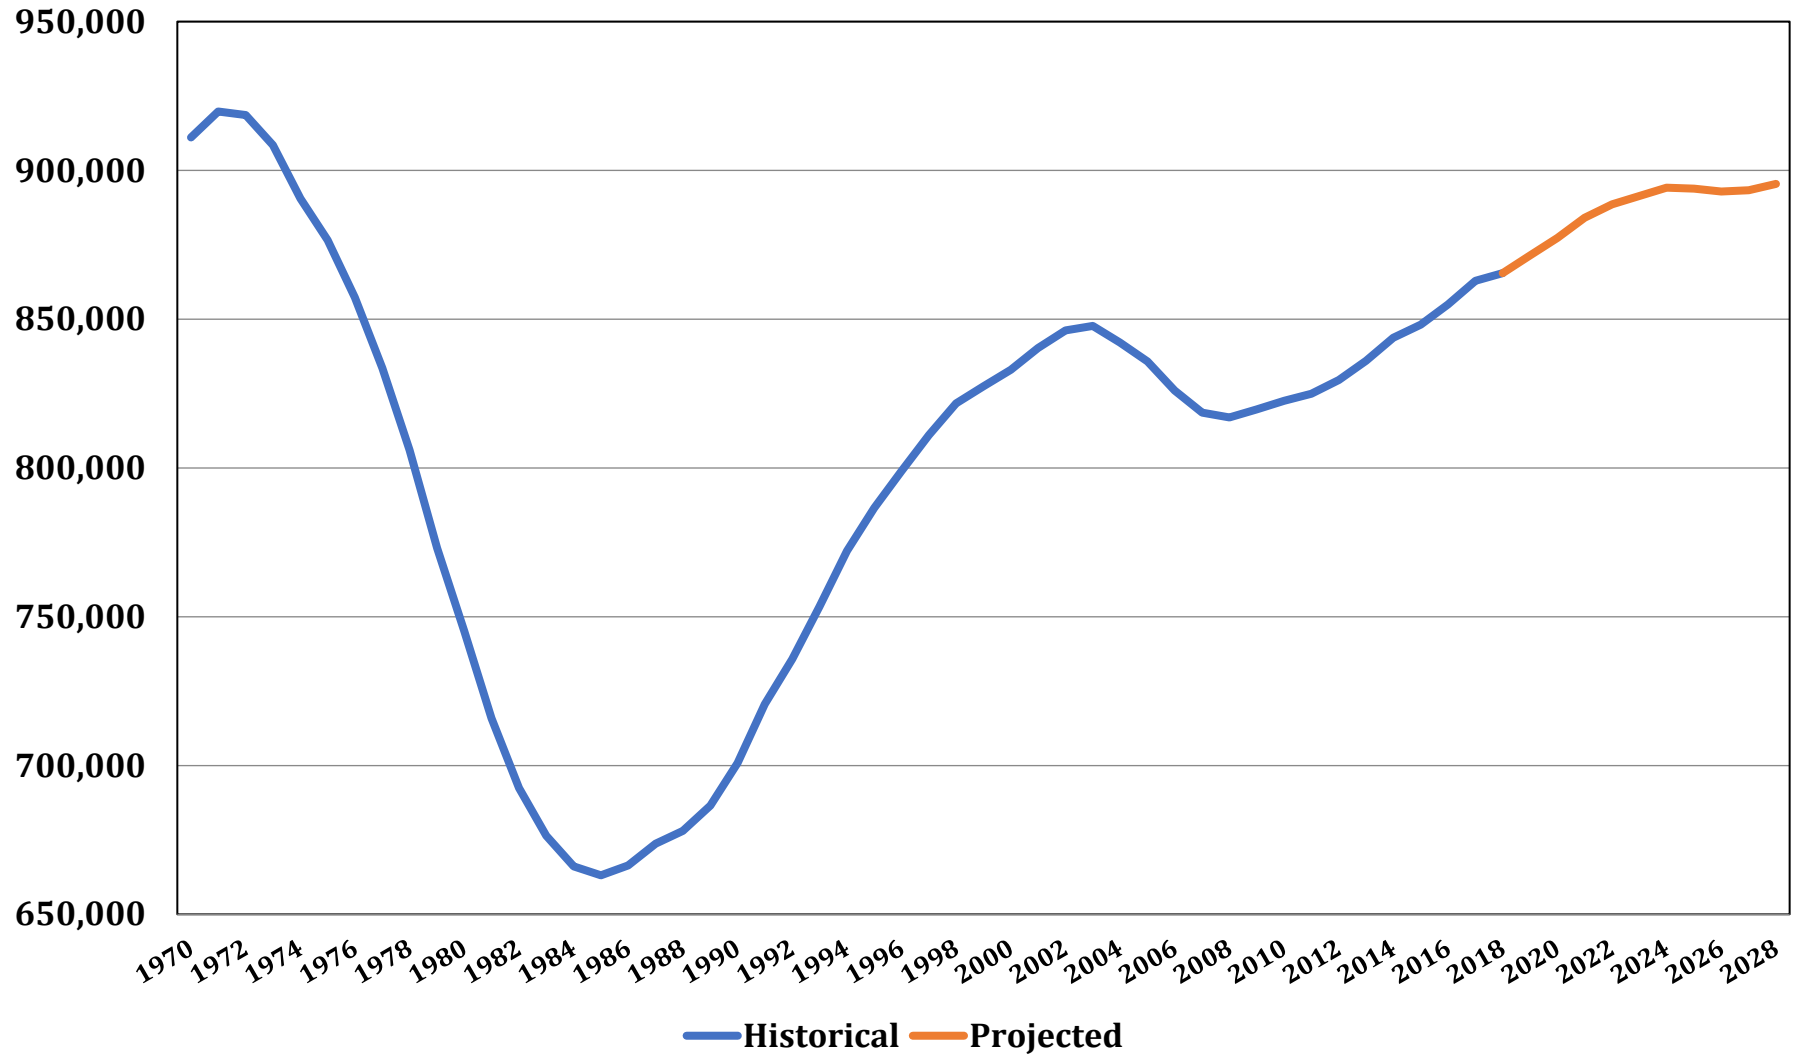

**Chart 6. Total Public School Enrollment in Maryland,
Historical and Projected, 1970 - 2028 ***

* Includes K thru 12

Source: Maryland State Department of Education (historical) and the Maryland Department of Planning (projections)