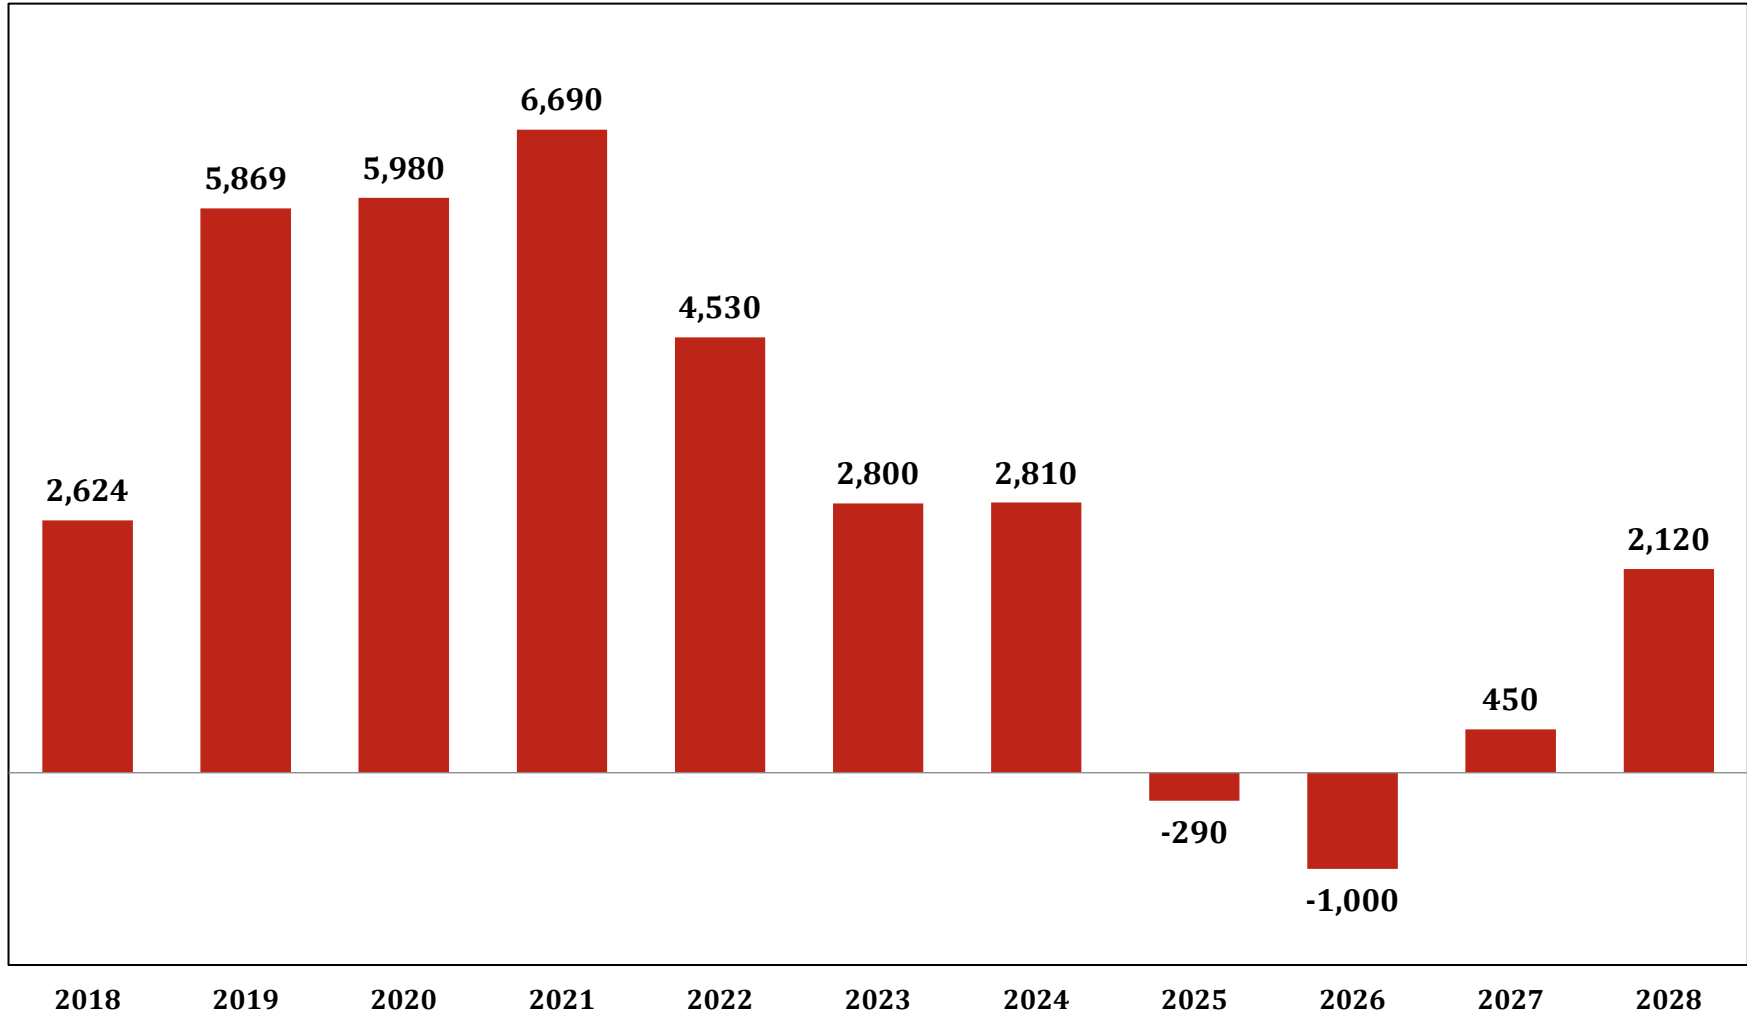

Chart 2. Projected Annual Change in Total Public School Enrollment in Maryland, 2018 - 2028 *

* Grades K thru 12

Source: Maryland Department of Planning