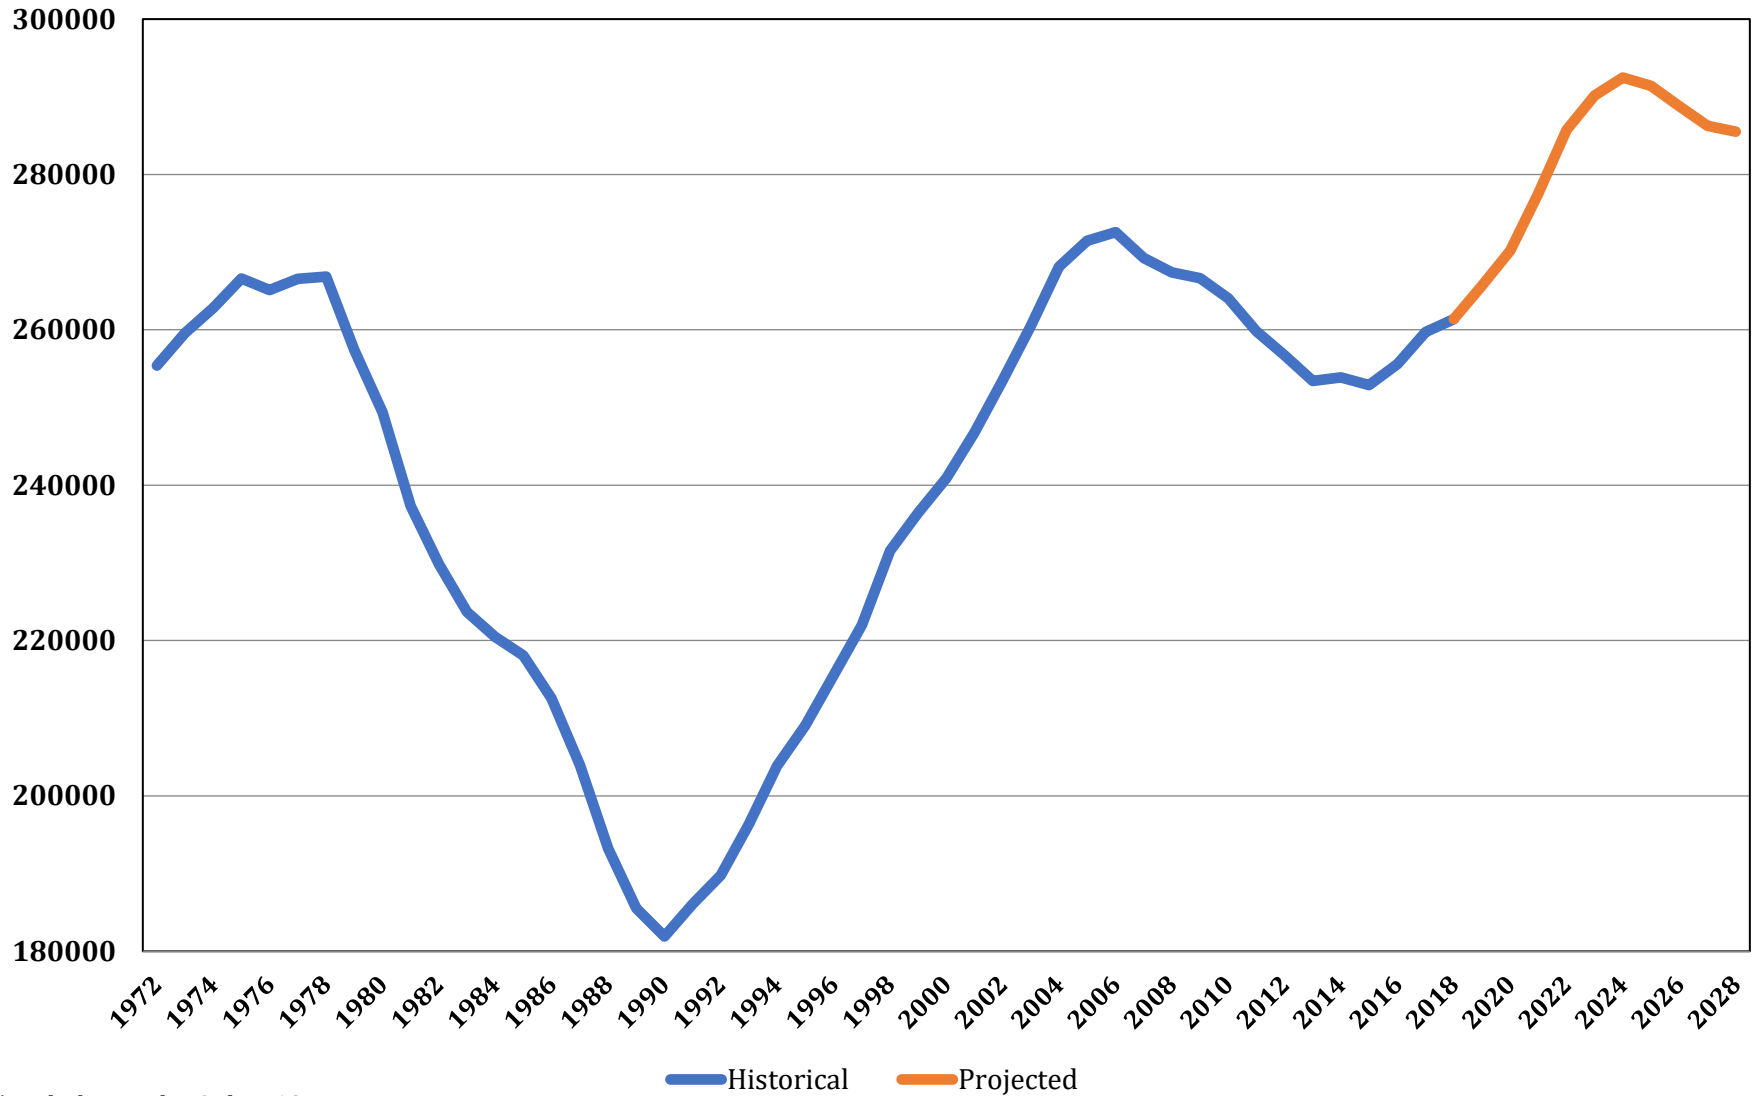

**Chart 18. Public High School Enrollment in Maryland,
Historical and Projected, 1972 - 2028**

* includes grades 9 thru 12

Source: Maryland State Department of Education (historical) and the Maryland Department of Planning (projections)