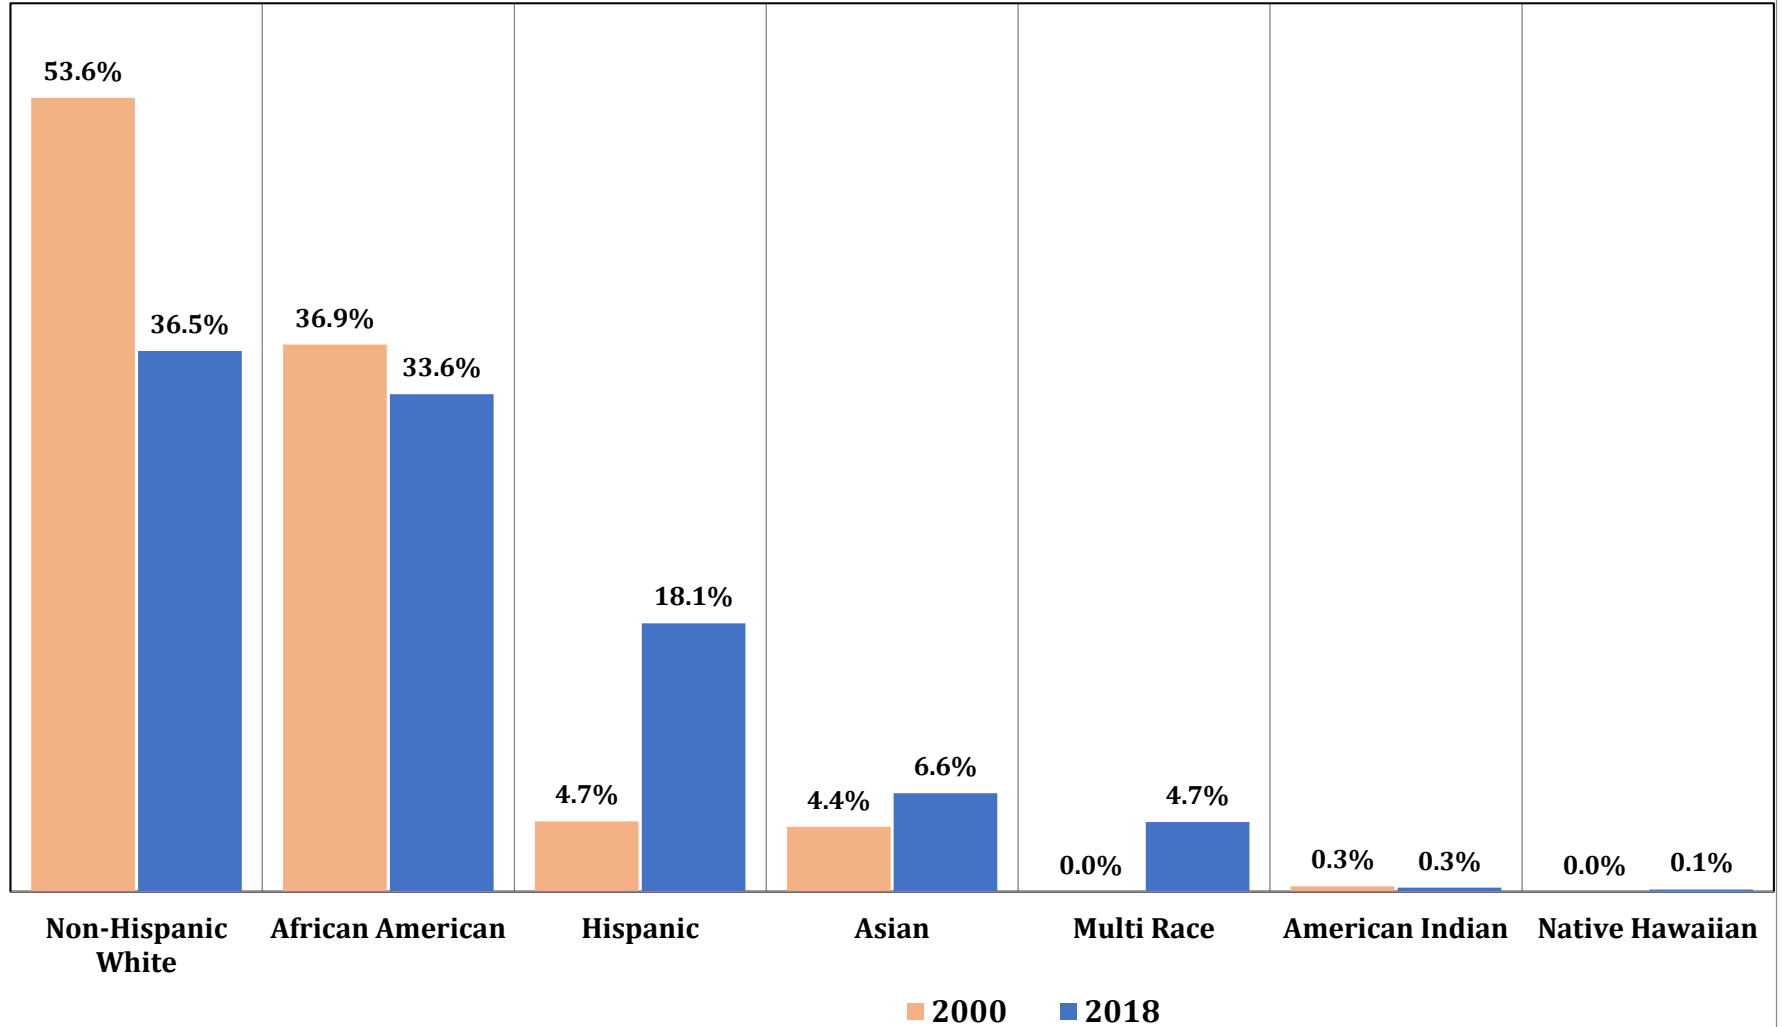

**Chart 15. Share of Total Public School Enrollment in Maryland
by Race & Hispanic Origin, 2000 and 2018 ***

* Multi-race and native Hawaiian not available in 2000.

Source: Maryland Department of Planning from Maryland State Department of Education data.