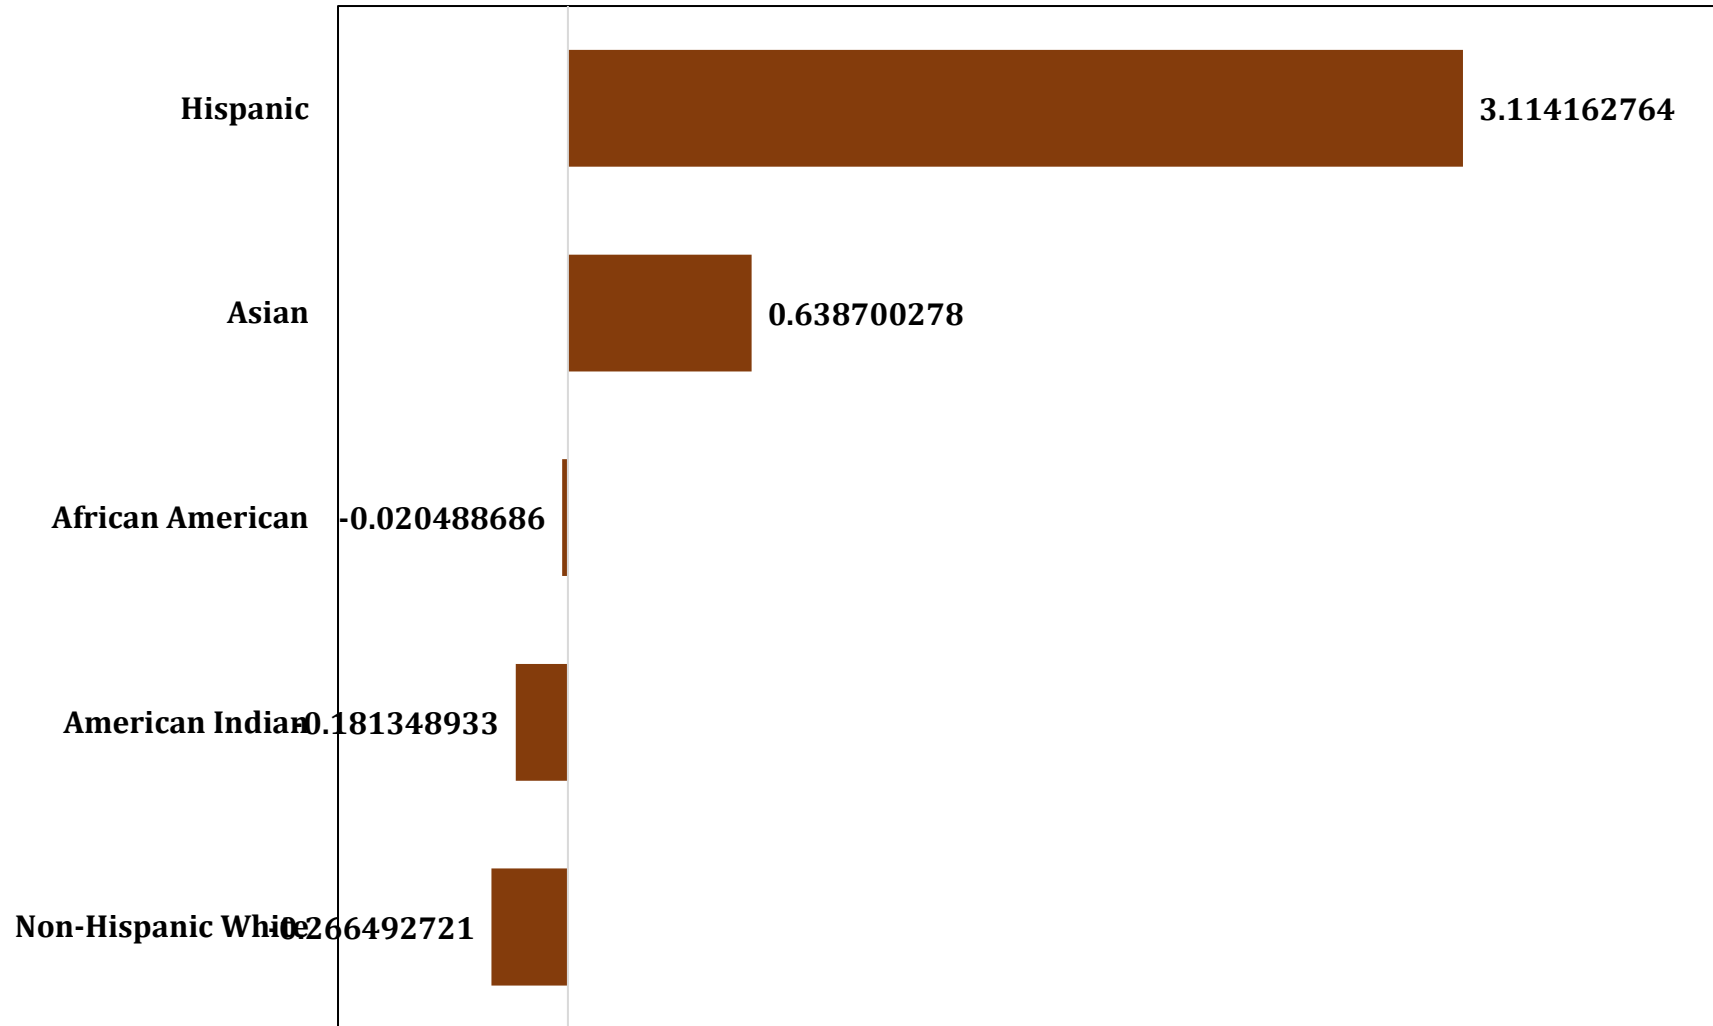

**Chart 14. Percent Change in Total Public School Enrollment in Maryland
by Race & Hispanic Origin, 2000 - 2018 ***

* 2018 data includes counts of multi-race and Native Hawaiian students which were not counted in the 2000 data.
Source: Maryland Department of Planning from Maryland State Department of Education data.