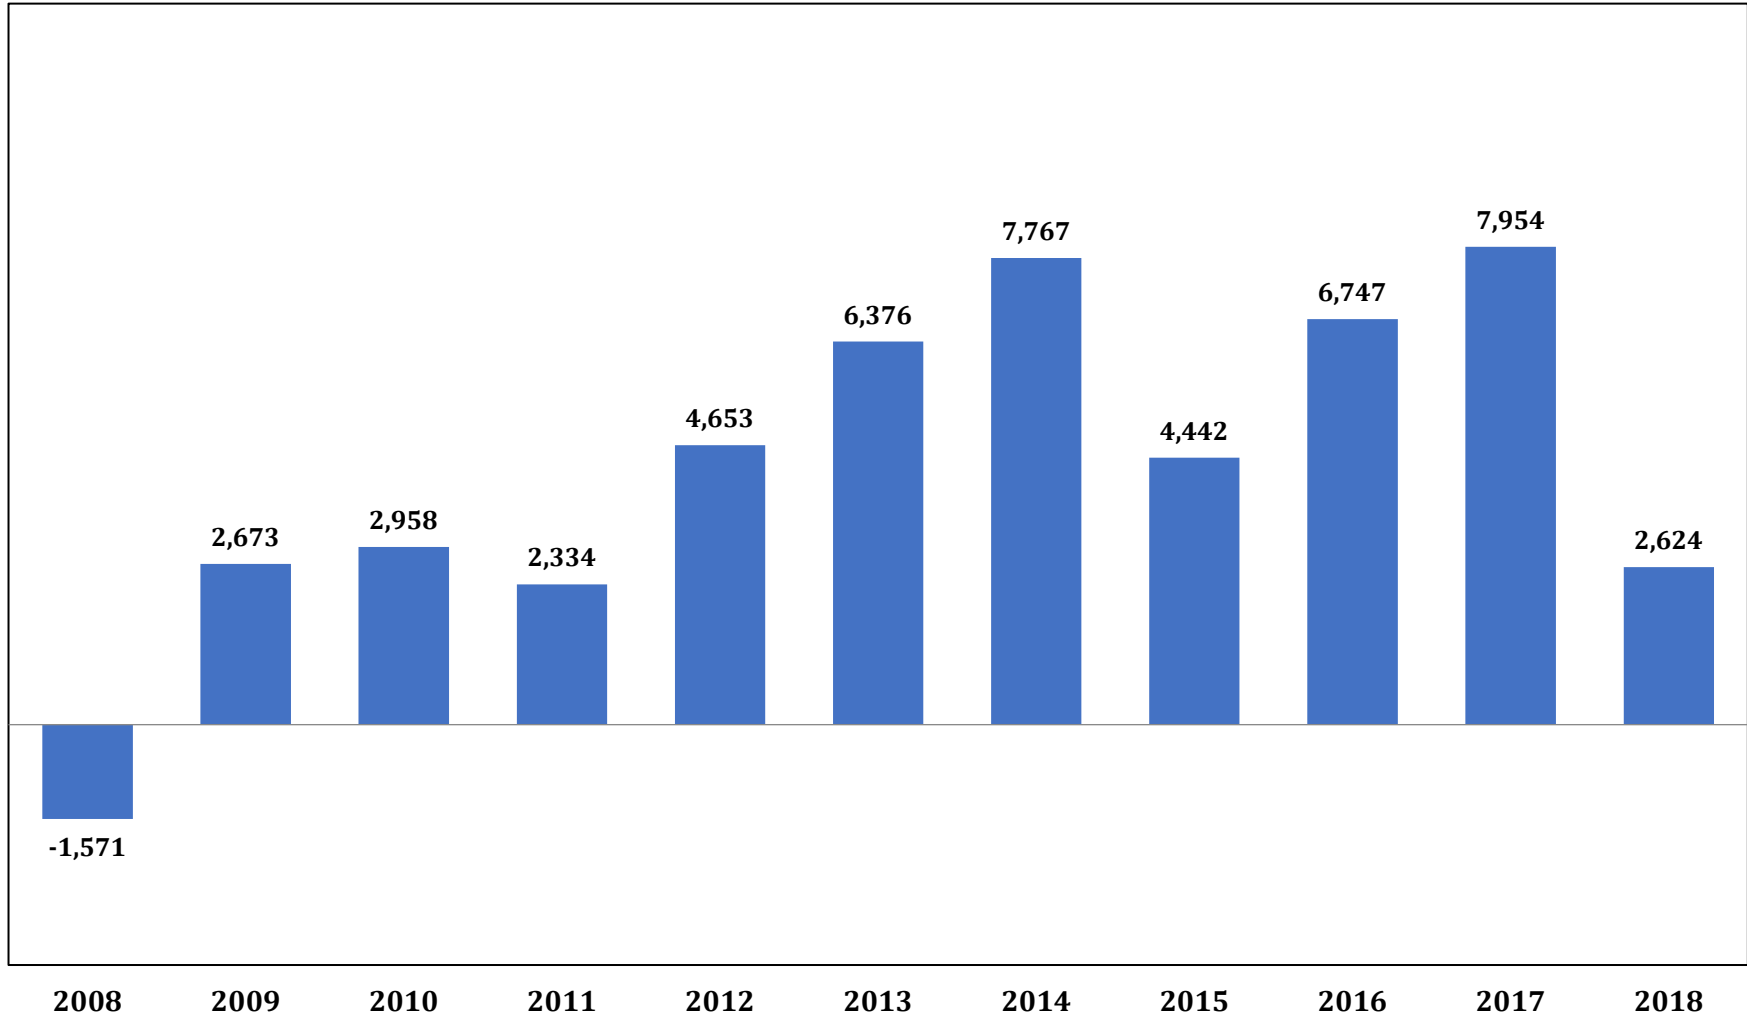

Chart 1. Historical Annual Change in Total Public School Enrollment in Maryland, 2008 - 2018 *

* Grades K thru 12

Prepared by the Maryland Department of Planning

Source: Maryland State Department of Education