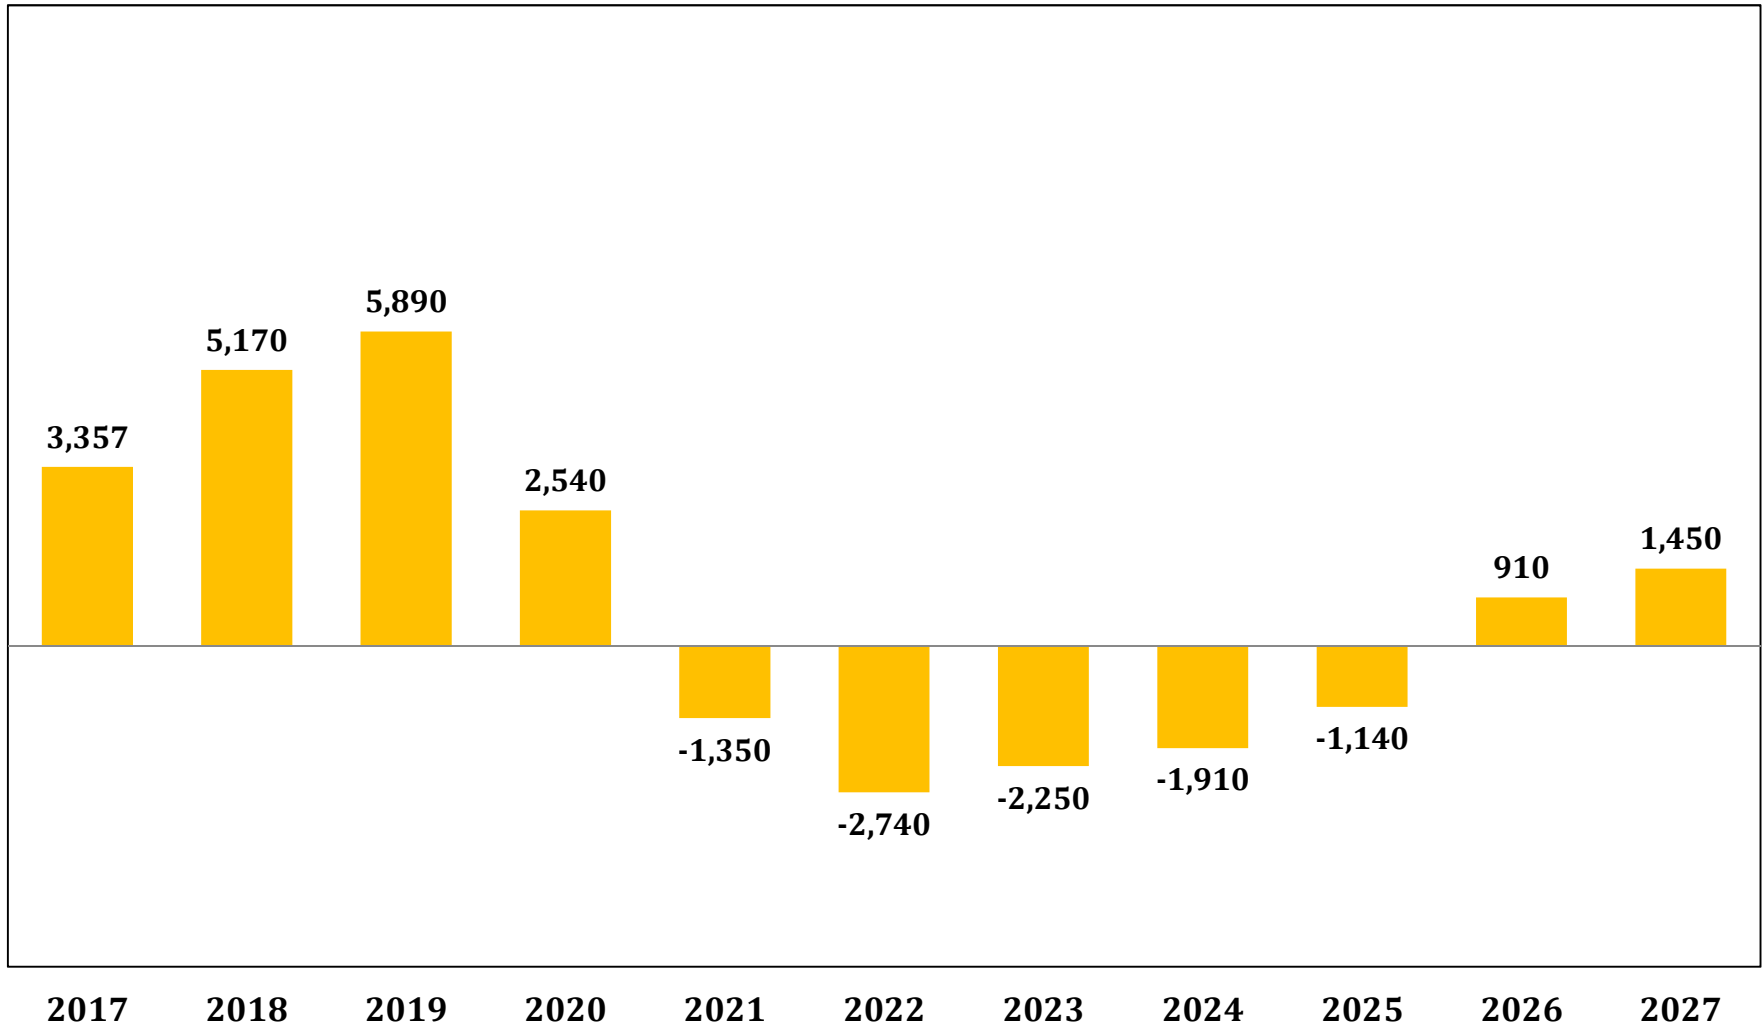

**Chart 4. Projected Annual Change in Public Middle School Enrollment in Maryland, 2017 - 2027 \***

\* Grades 6 thru 8

Source: Maryland Department of Planning