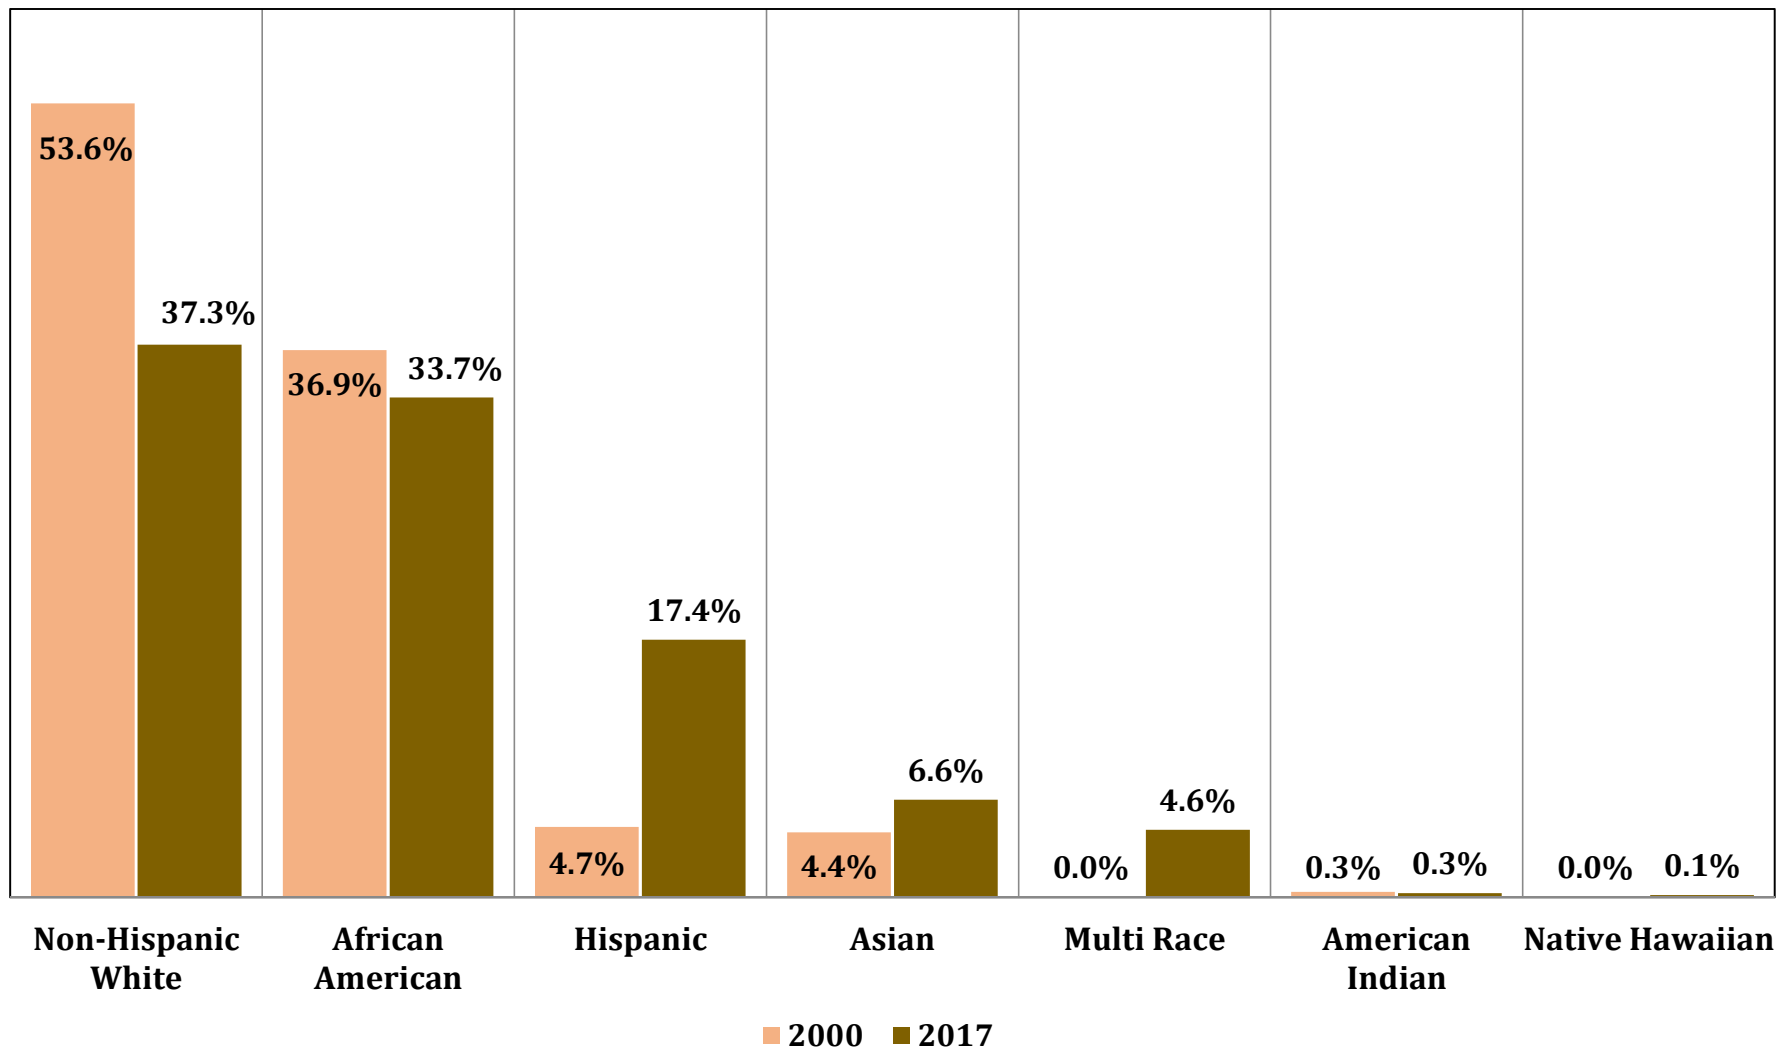

**Chart 15. Share of Total Public School Enrollment in Maryland
by Race & Hispanic Origin, 2000 and 2017 ***

* Multi-race and native Hawaiian not available in 2000.

Source: Maryland Department of Planning from Maryland State Department of Education data.