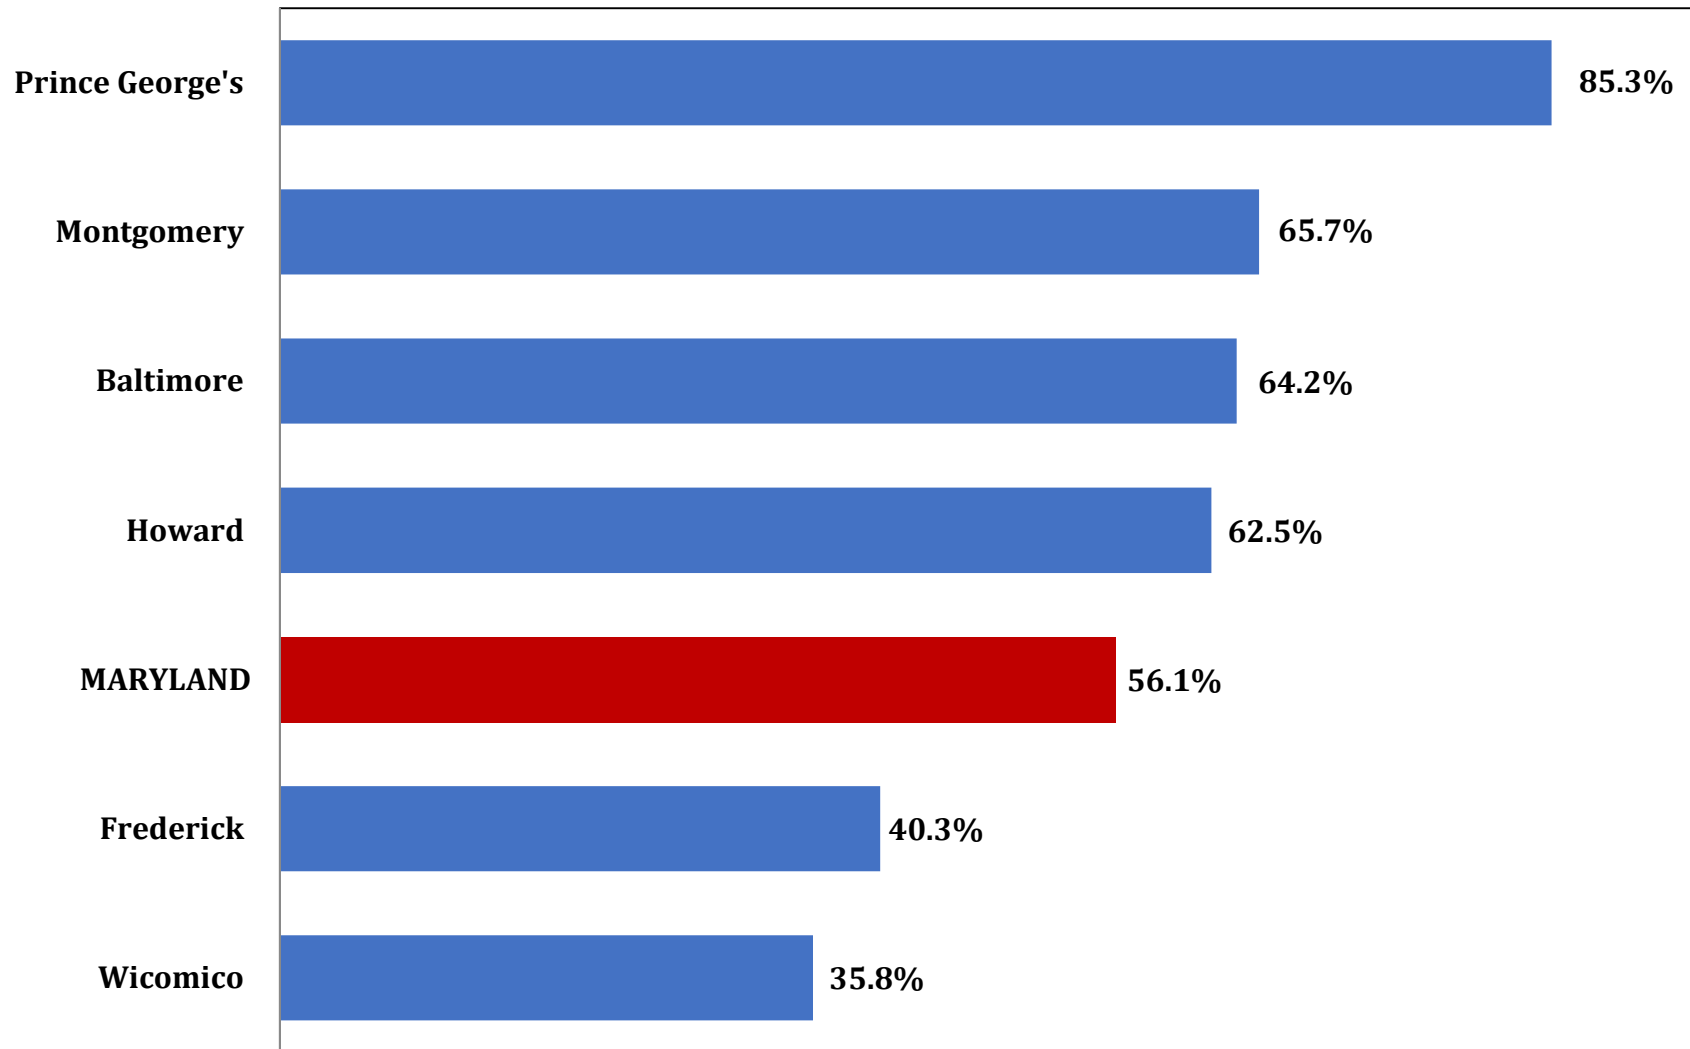

**Chart 12. Increase in Foreign Born as a  
Percent of Change in Total Population, 2000 - 2016**

Source: Maryland Department of Planning, calculated based on 2016 American Community Survey, 1-year Estimates, Selected Social Characteristics data