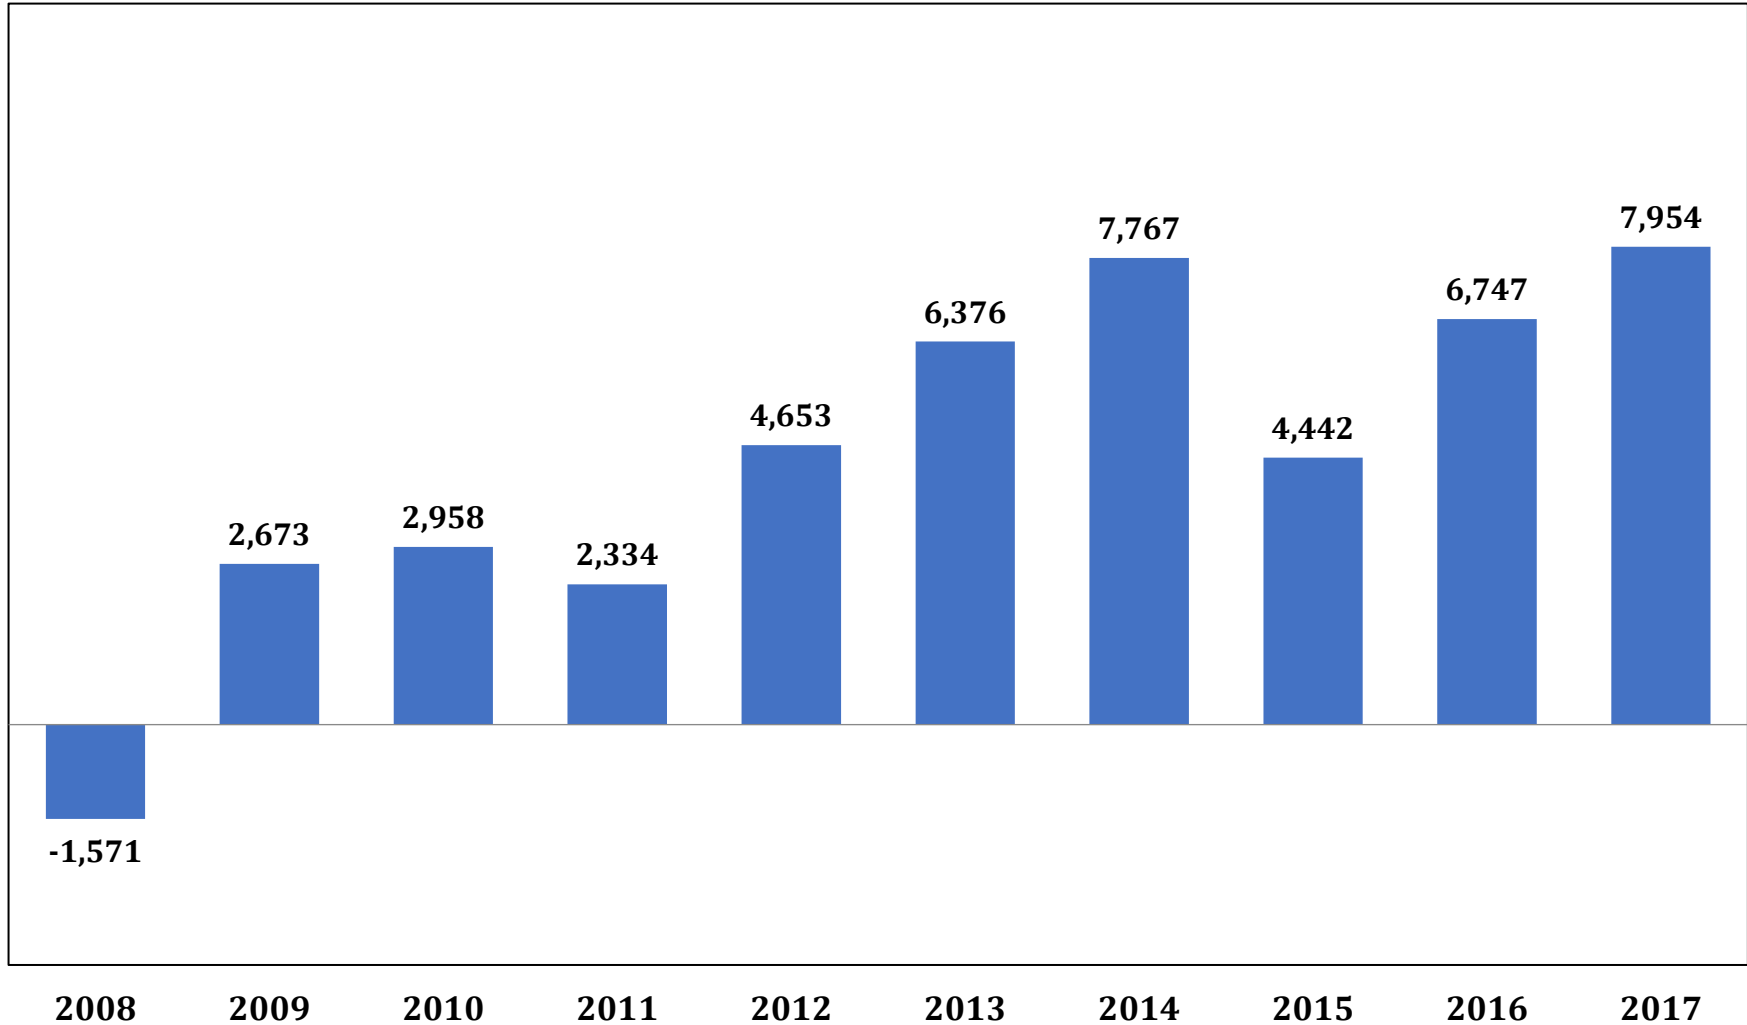

**Chart 1. Historical Annual Change in Total Public School Enrollment in Maryland, 2008 - 2017 \***

\* Grades K thru 12

Prepared by the Maryland Department of Planning

Source: Maryland State Department of Education