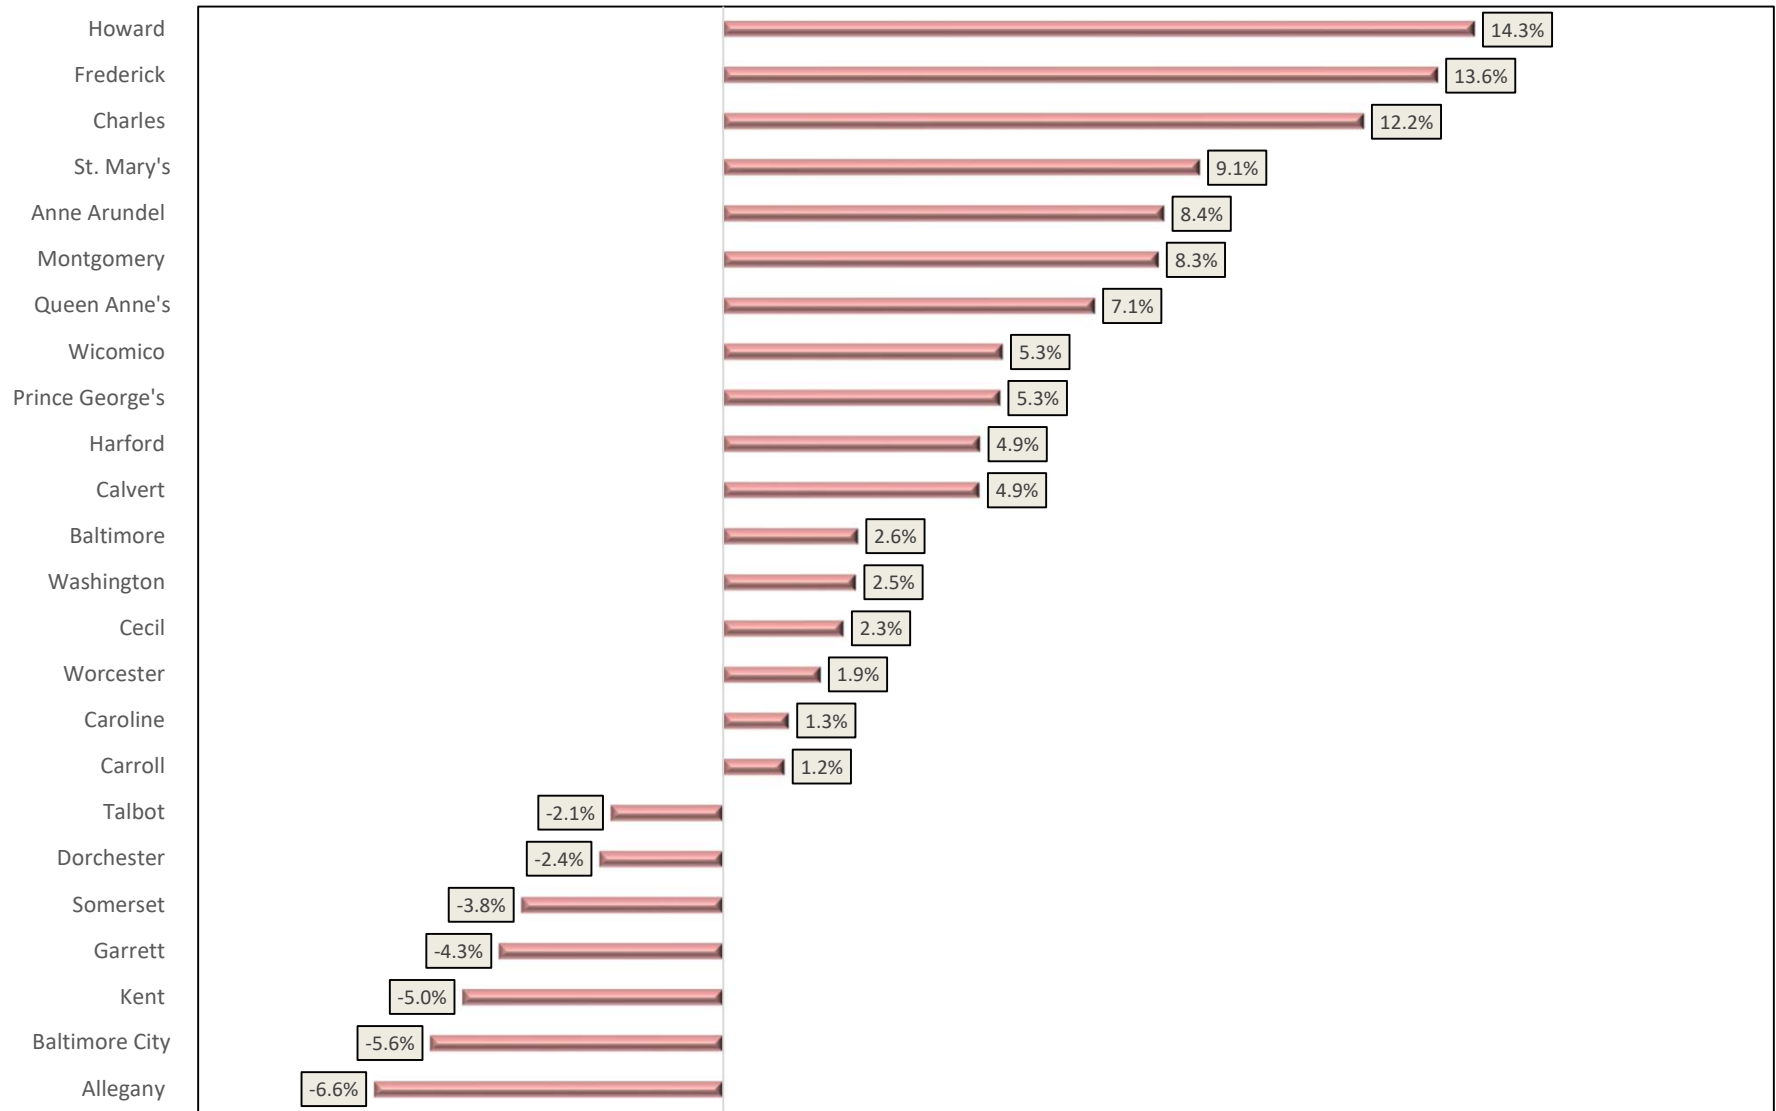

Chart 4. MARYLAND JURISDICTIONS
Estimated Percent Population Change
April 1, 2010 - July 1, 2020

Prepared by MD Department of Planning. Projections and State Data Center. 2021.

SOURCE: U. S. Department of Commerce. Bureau of the Census.