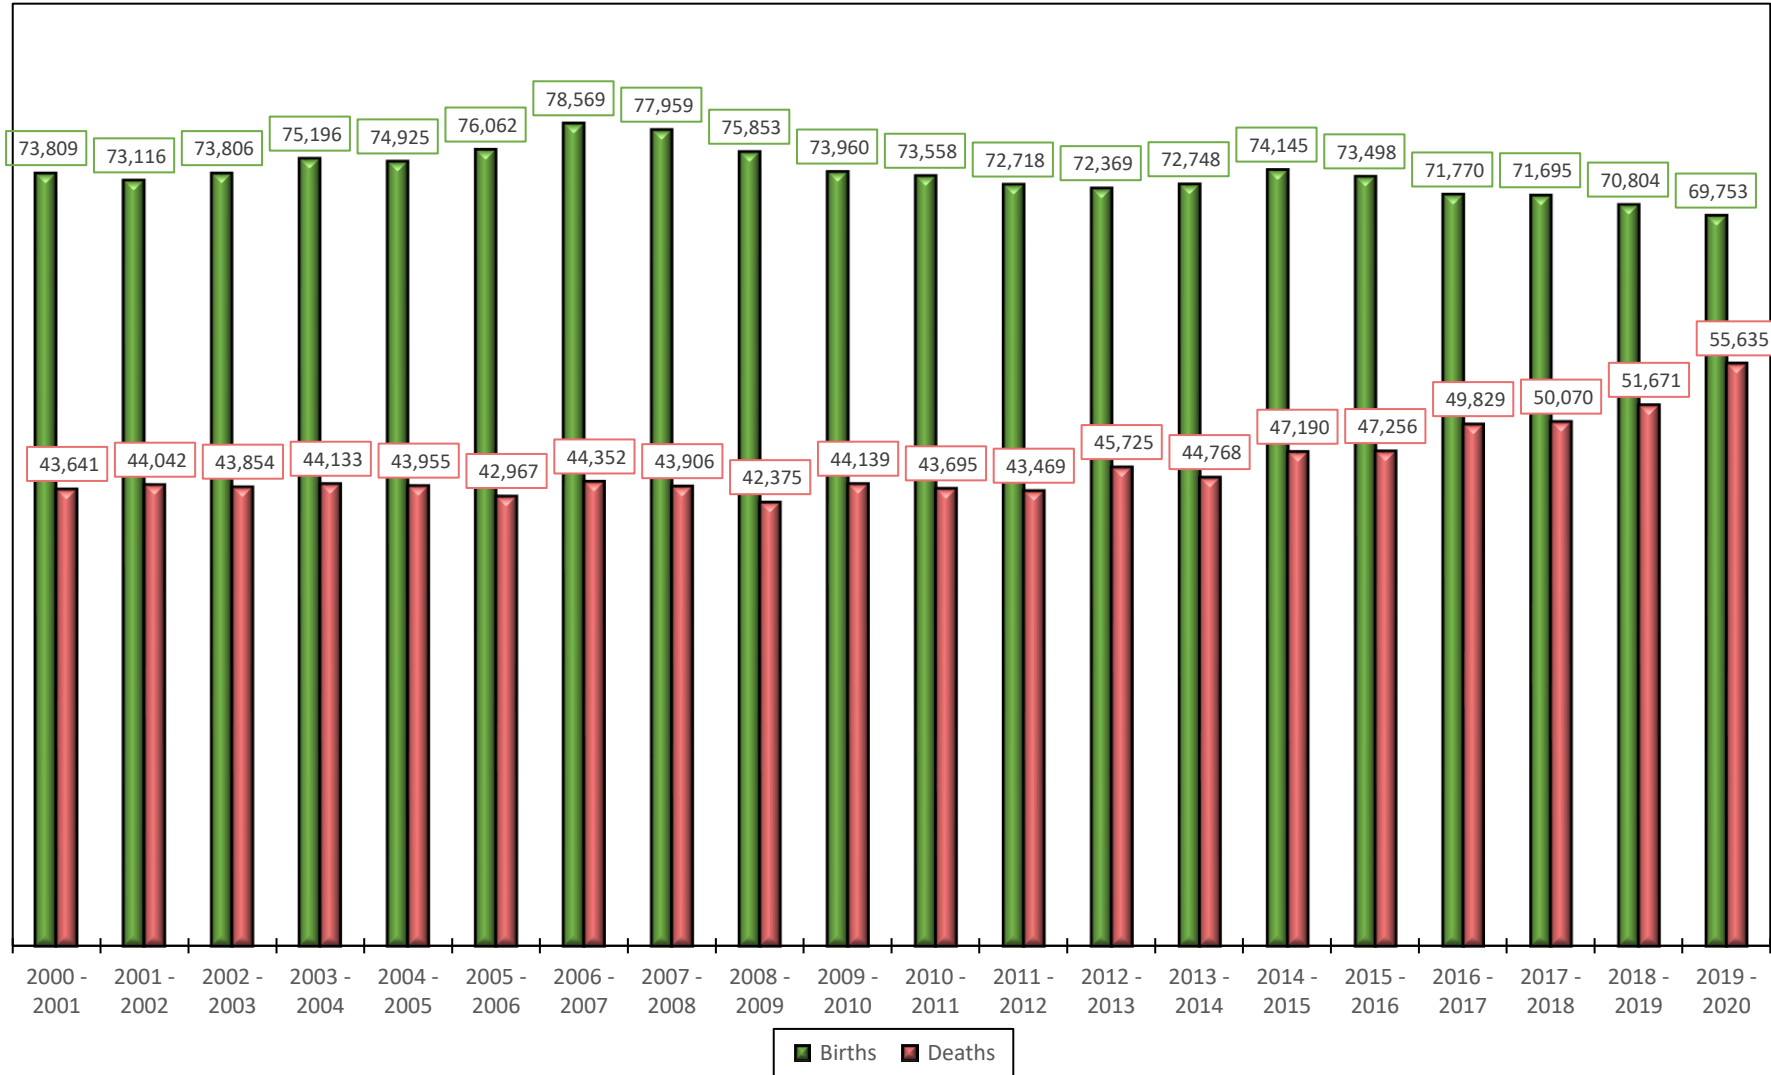

Chart 5. MARYLAND COMPONENTS OF POPULATION CHANGE
Births and Deaths
July 1, 2000 - July 1, 2020

Source: Census Population Estimates. Prepared by the Maryland Department of Planning, 2021