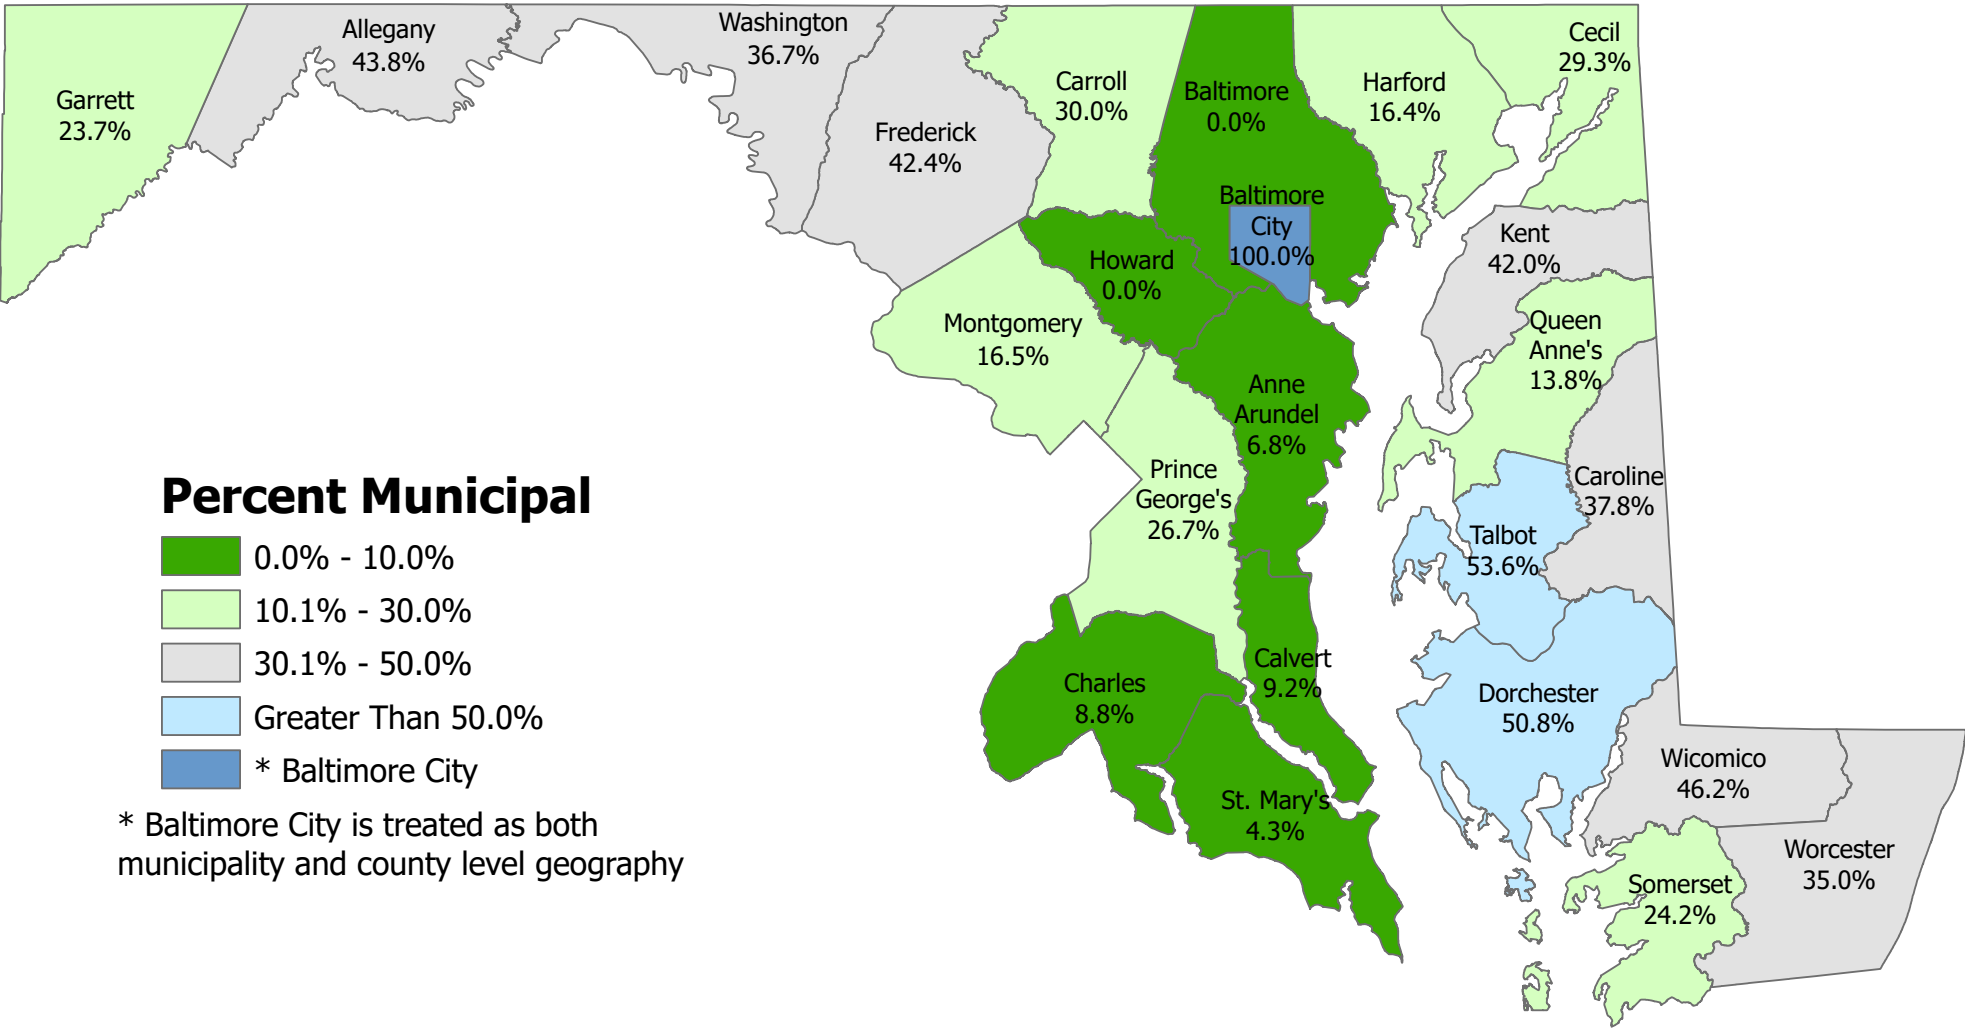

# Municipal Population in Maryland as a Percent of Jurisdiction Population July 1, 2023

### Percent Municipal

- 0.0% - 10.0%
- 10.1% - 30.0%
- 30.1% - 50.0%
- Greater Than 50.0%
- \* Baltimore City

\* Baltimore City is treated as both municipality and county level geography

Source: Maryland Department of Planning Projections and State Data Center  
 Source: U.S. Census Bureau, Population Division. Release date: May 16, 2024