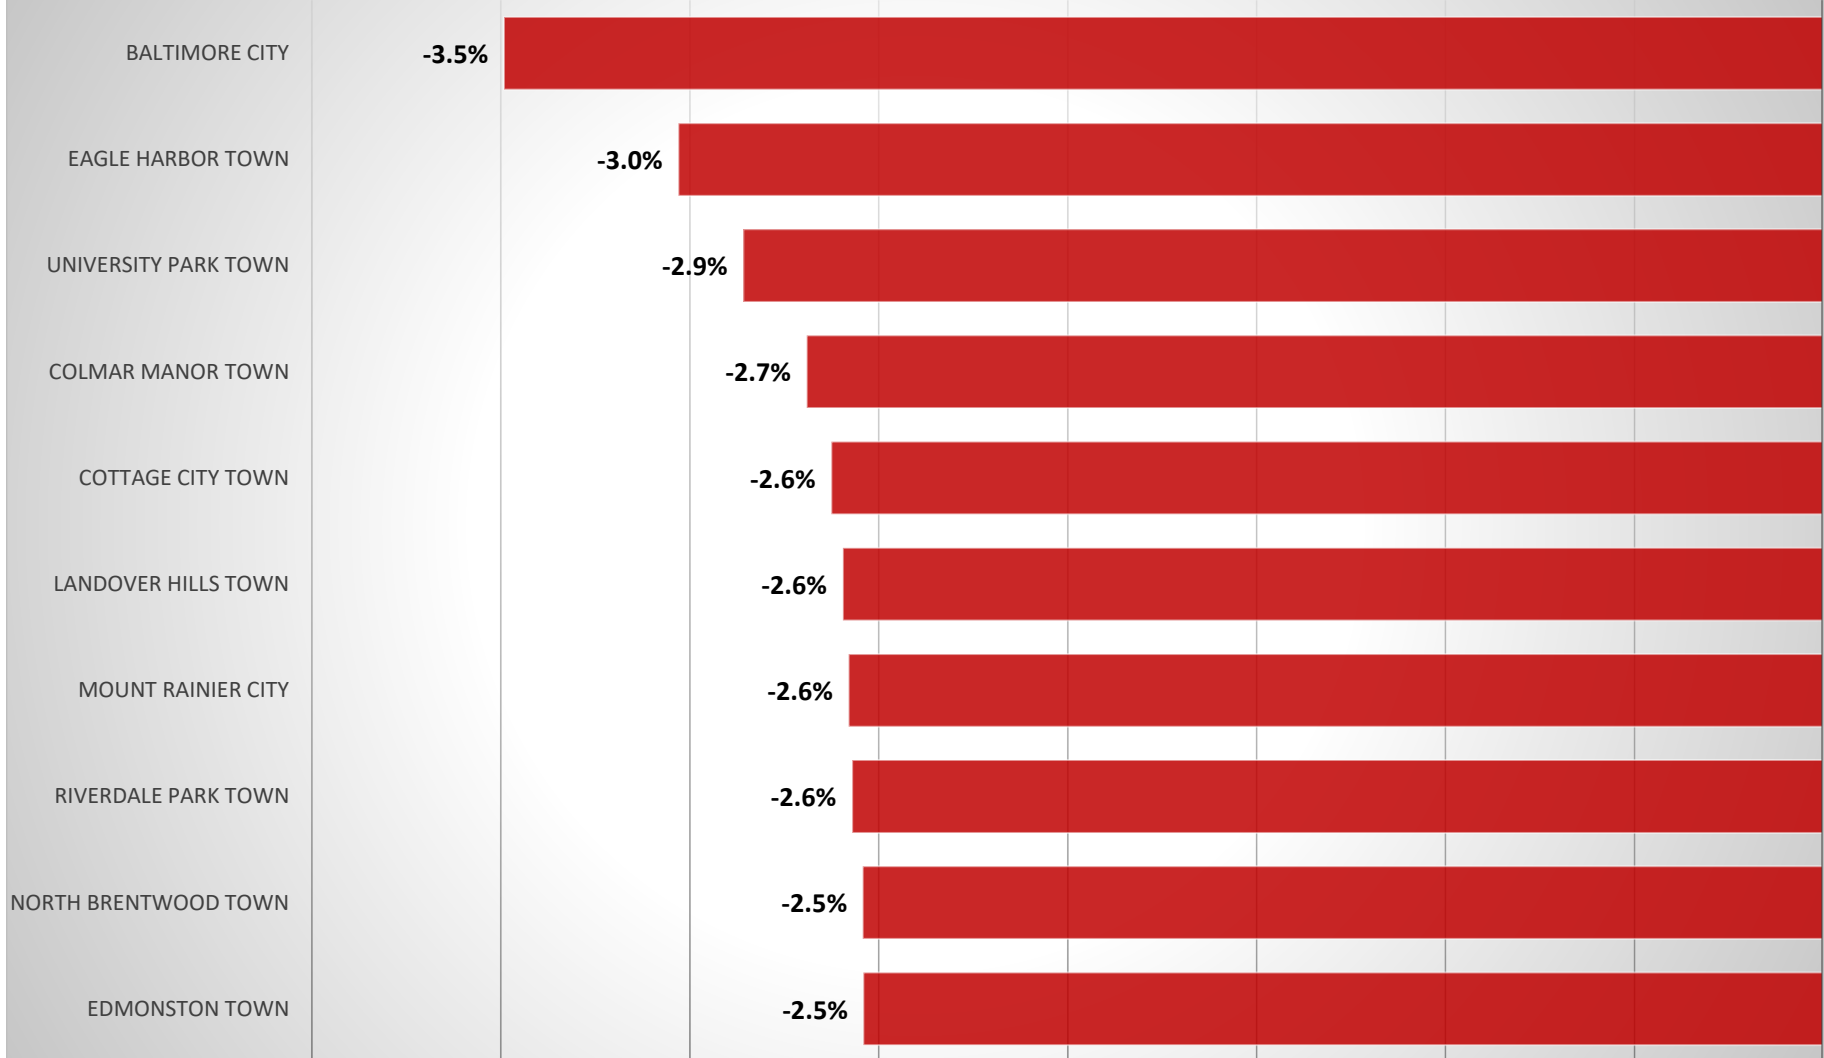

Largest Percentage Decreases in Maryland Municipalities, April 1, 2020 to July 1, 2023

Source: U.S. Census Bureau, Population Division. Prepared by the Maryland Department of Planning, Planning Data Analysis, Projections and State Data Center