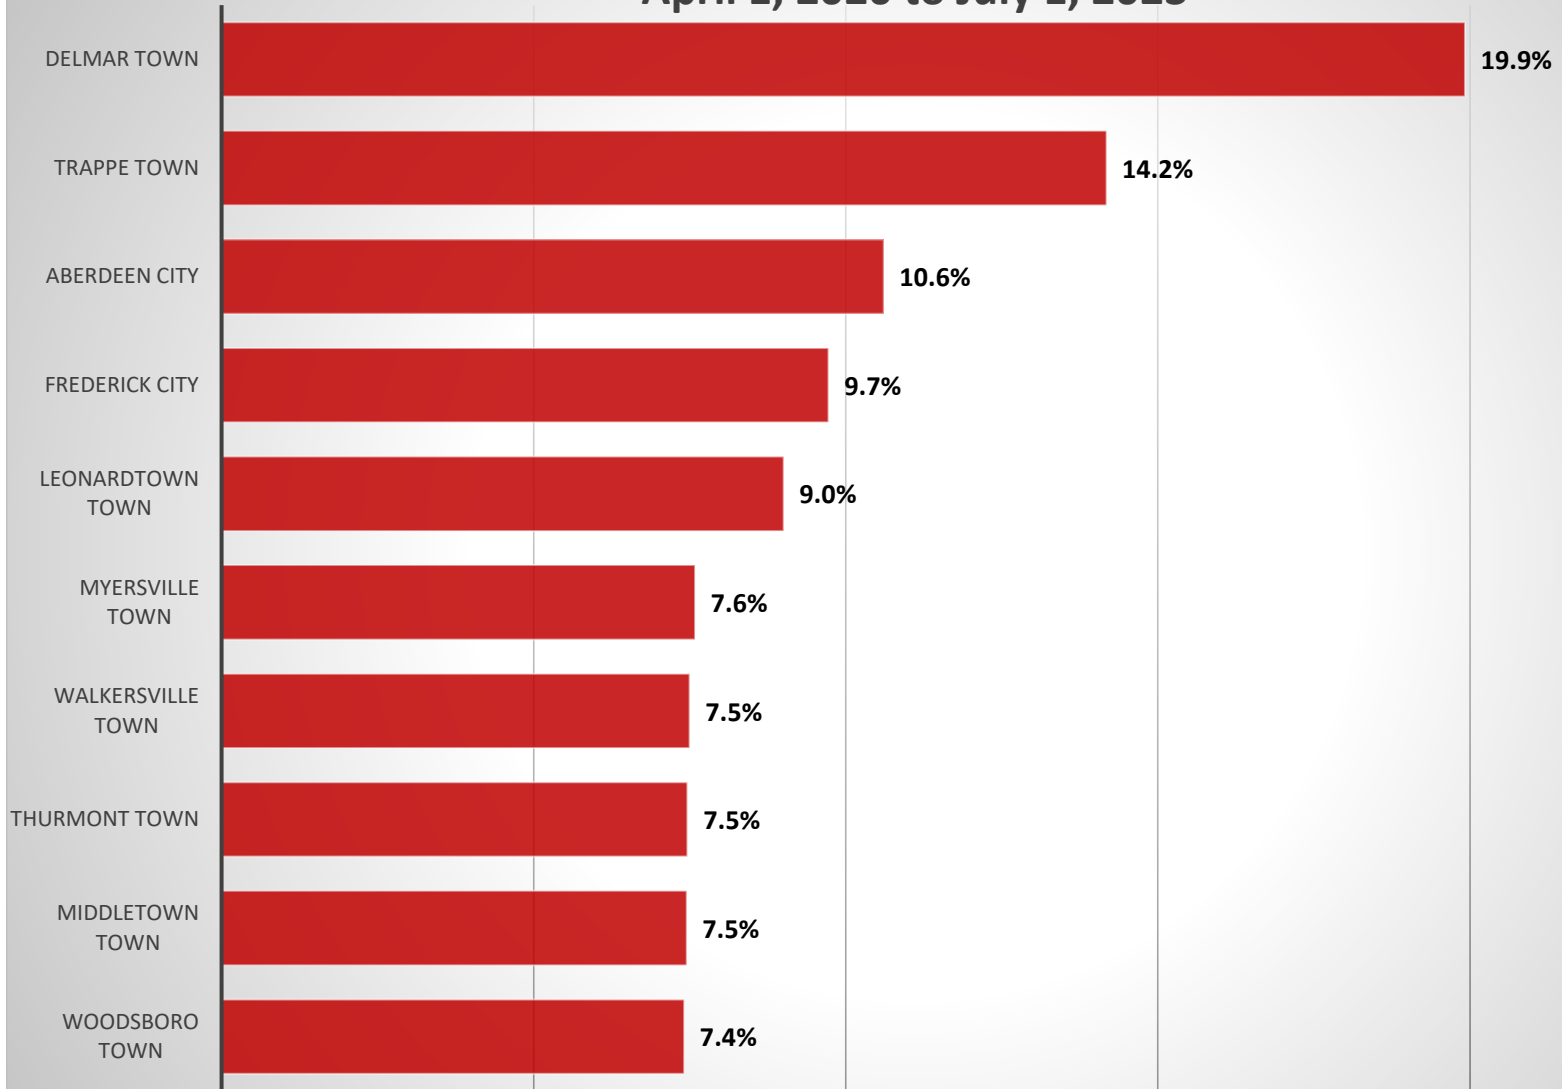

## Largest Percentage Change in Maryland Municipal Populations April 1, 2020 to July 1, 2023

Source: U.S. Census Bureau, Population Division. Prepared by the Maryland Department of Planning, Planning Data Analysis, Projections and State Data Center