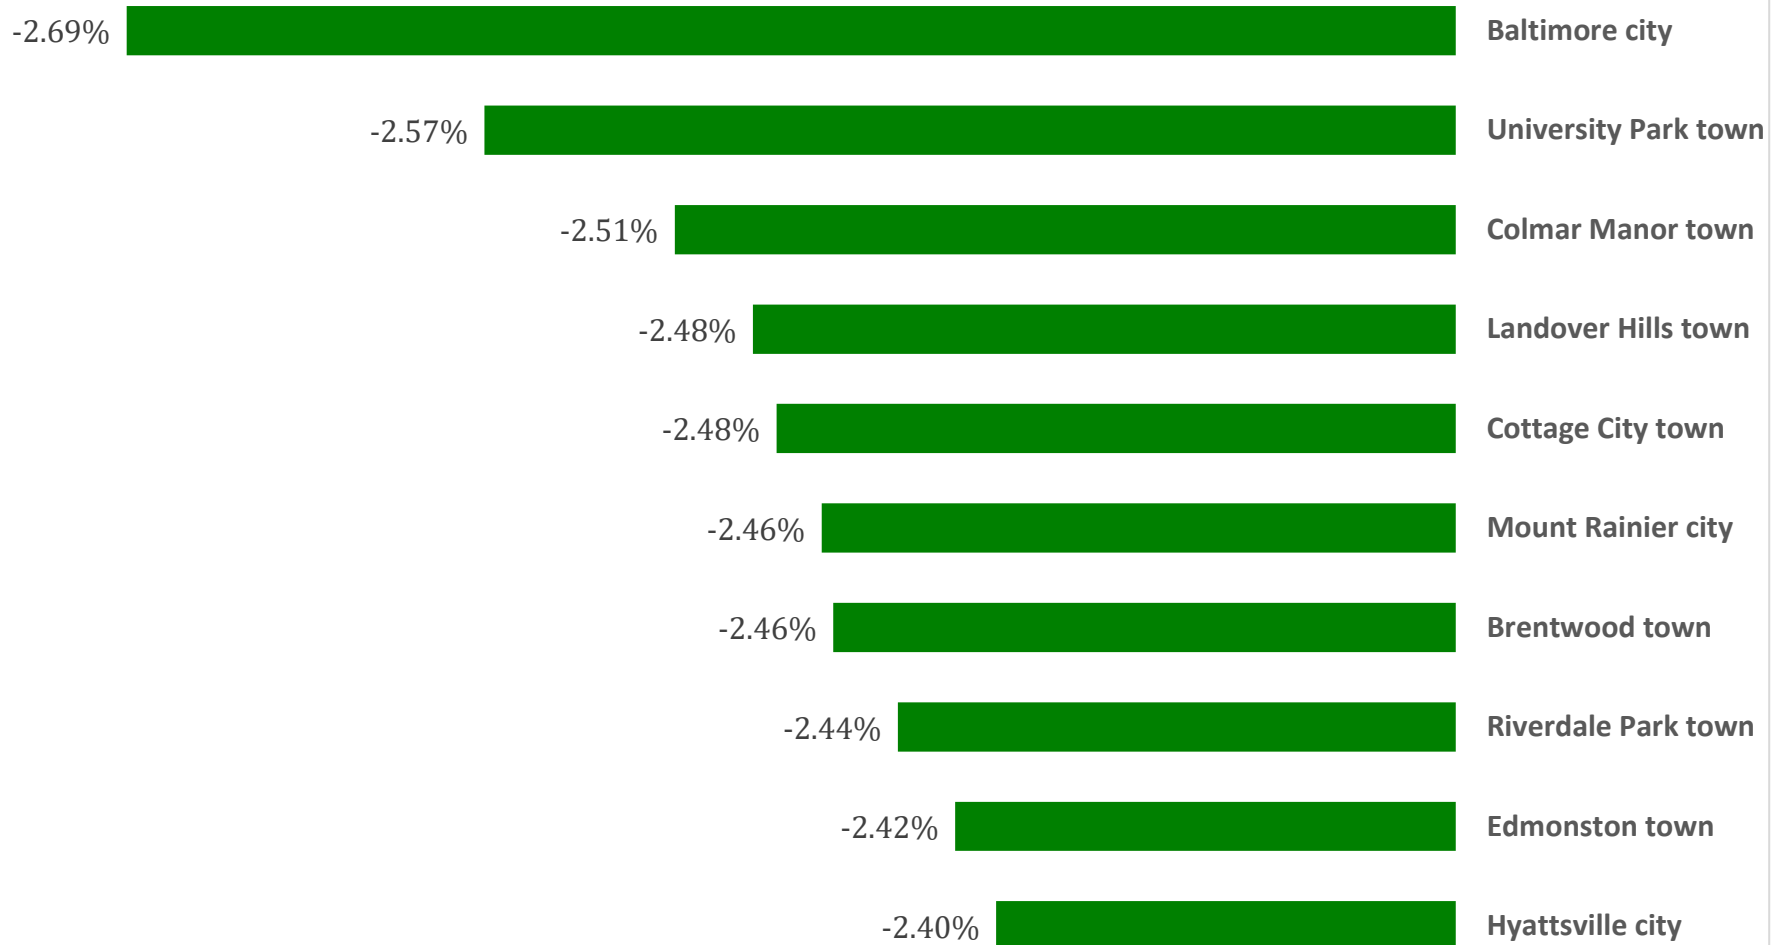

Largest Percentage Decreases in Maryland Municipalities,
April 1, 2020 to July 1, 2022

Source: U.S. Census Bureau, Population Estimates of Incorporated Places. Released: May 18, 2023.