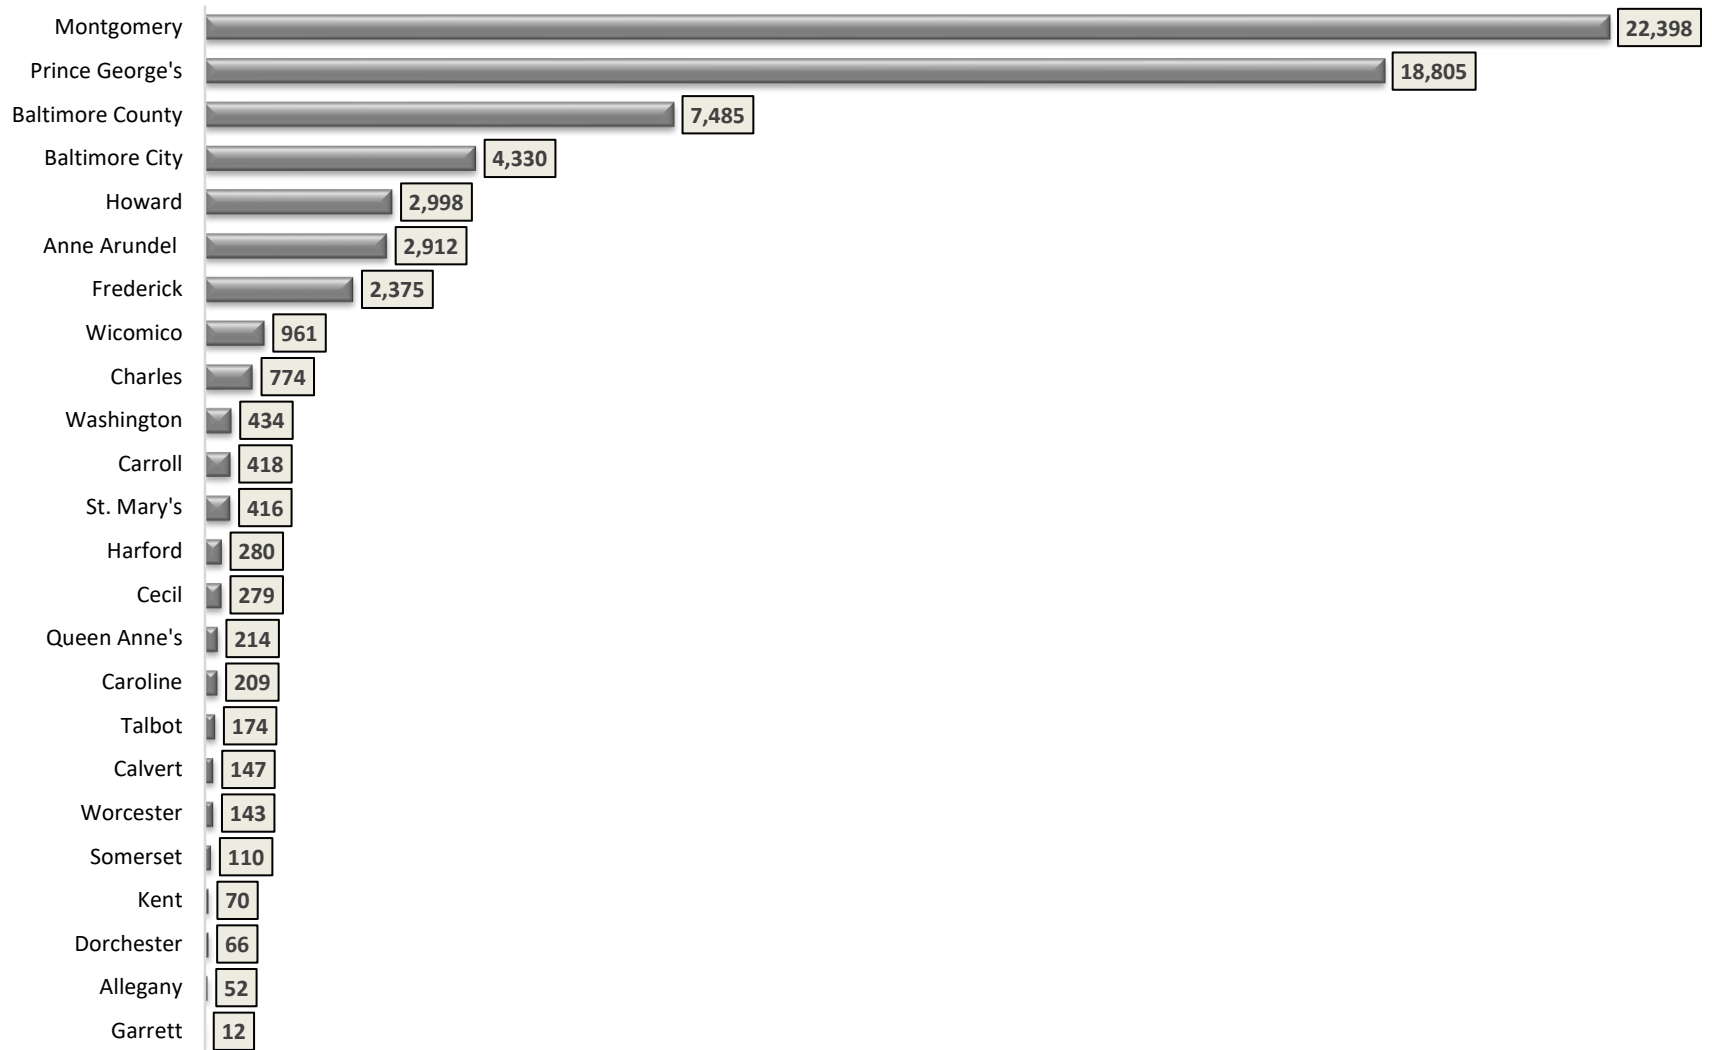

**Chart 8. Maryland Jurisdictions Estimated Net International Migration
April 1, 2020 - July 1, 2023**

Source: Population Division, U.S. Census Bureau. Prepared by the Maryland Department of Planning, 2024