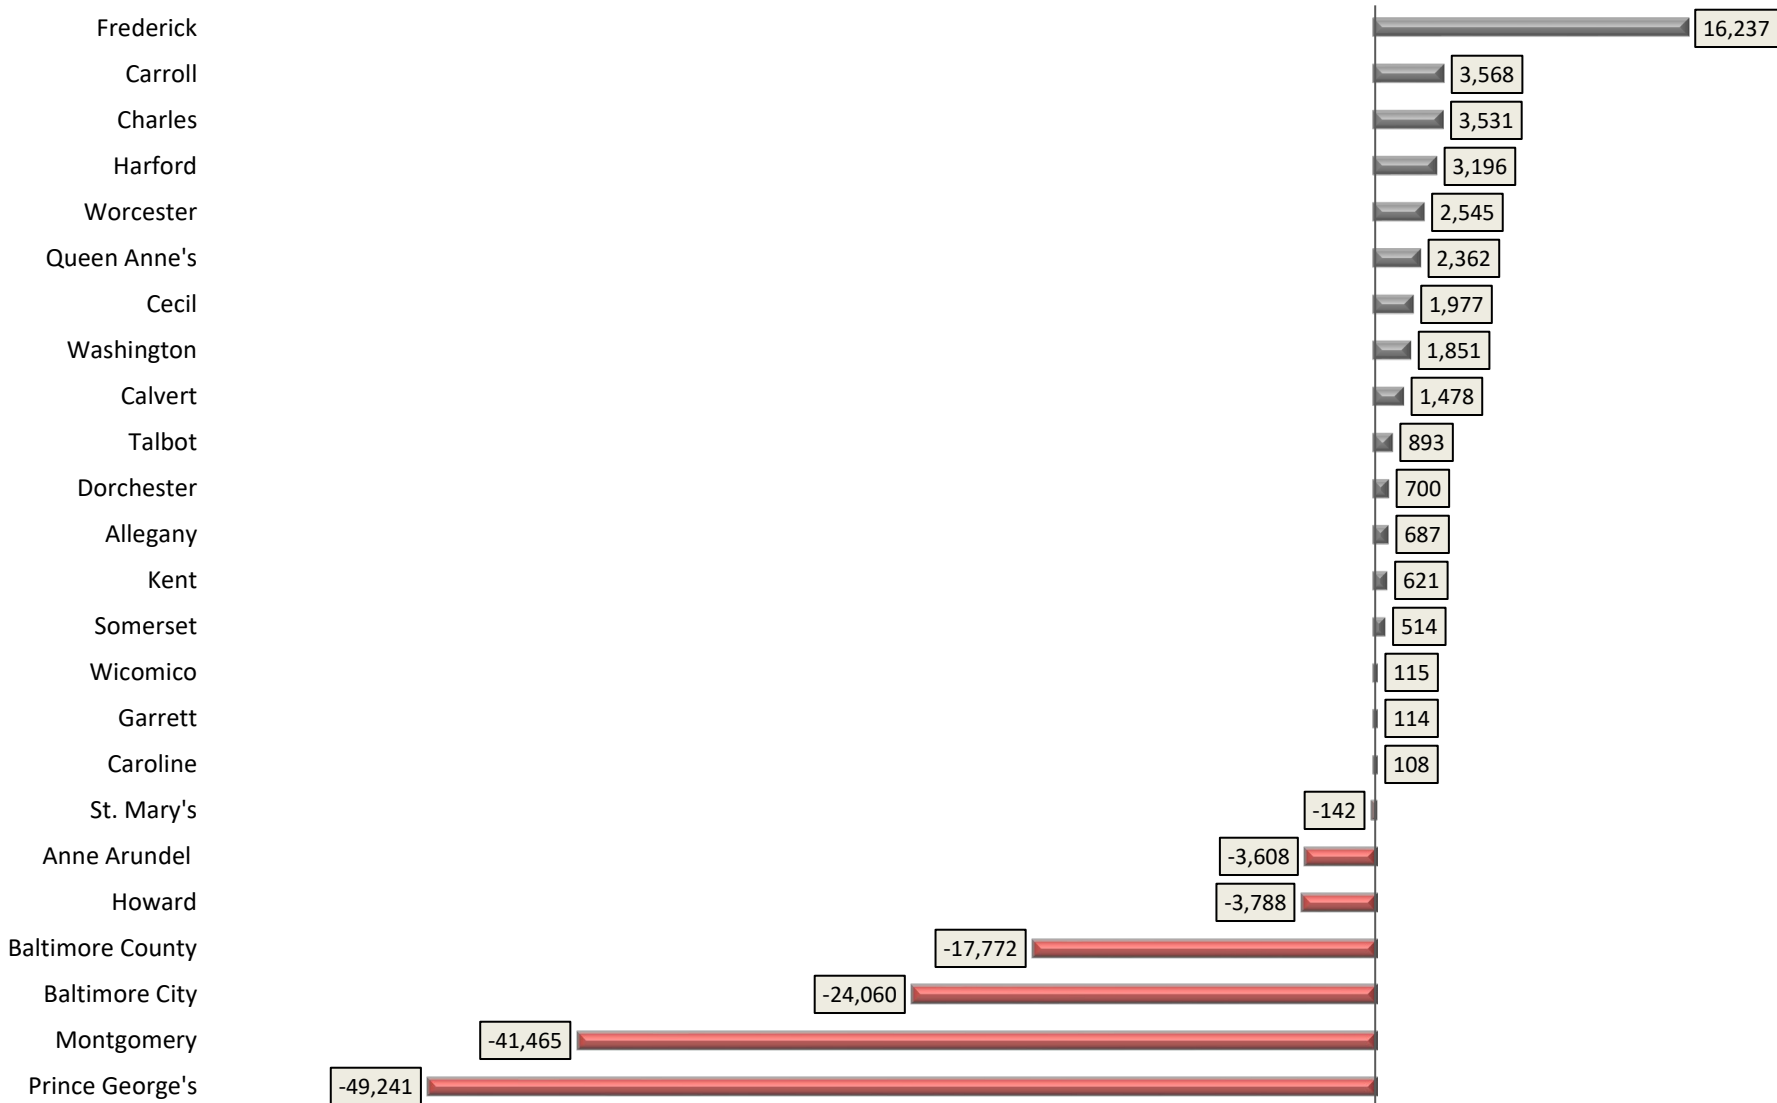

Chart 7. Maryland Jurisdictions Estimated Net Domestic Migration  
 April 1, 2020 - July 1, 2023

Source: Population Division, U.S. Census Bureau. Prepared by the Maryland Department of Planning, 2024