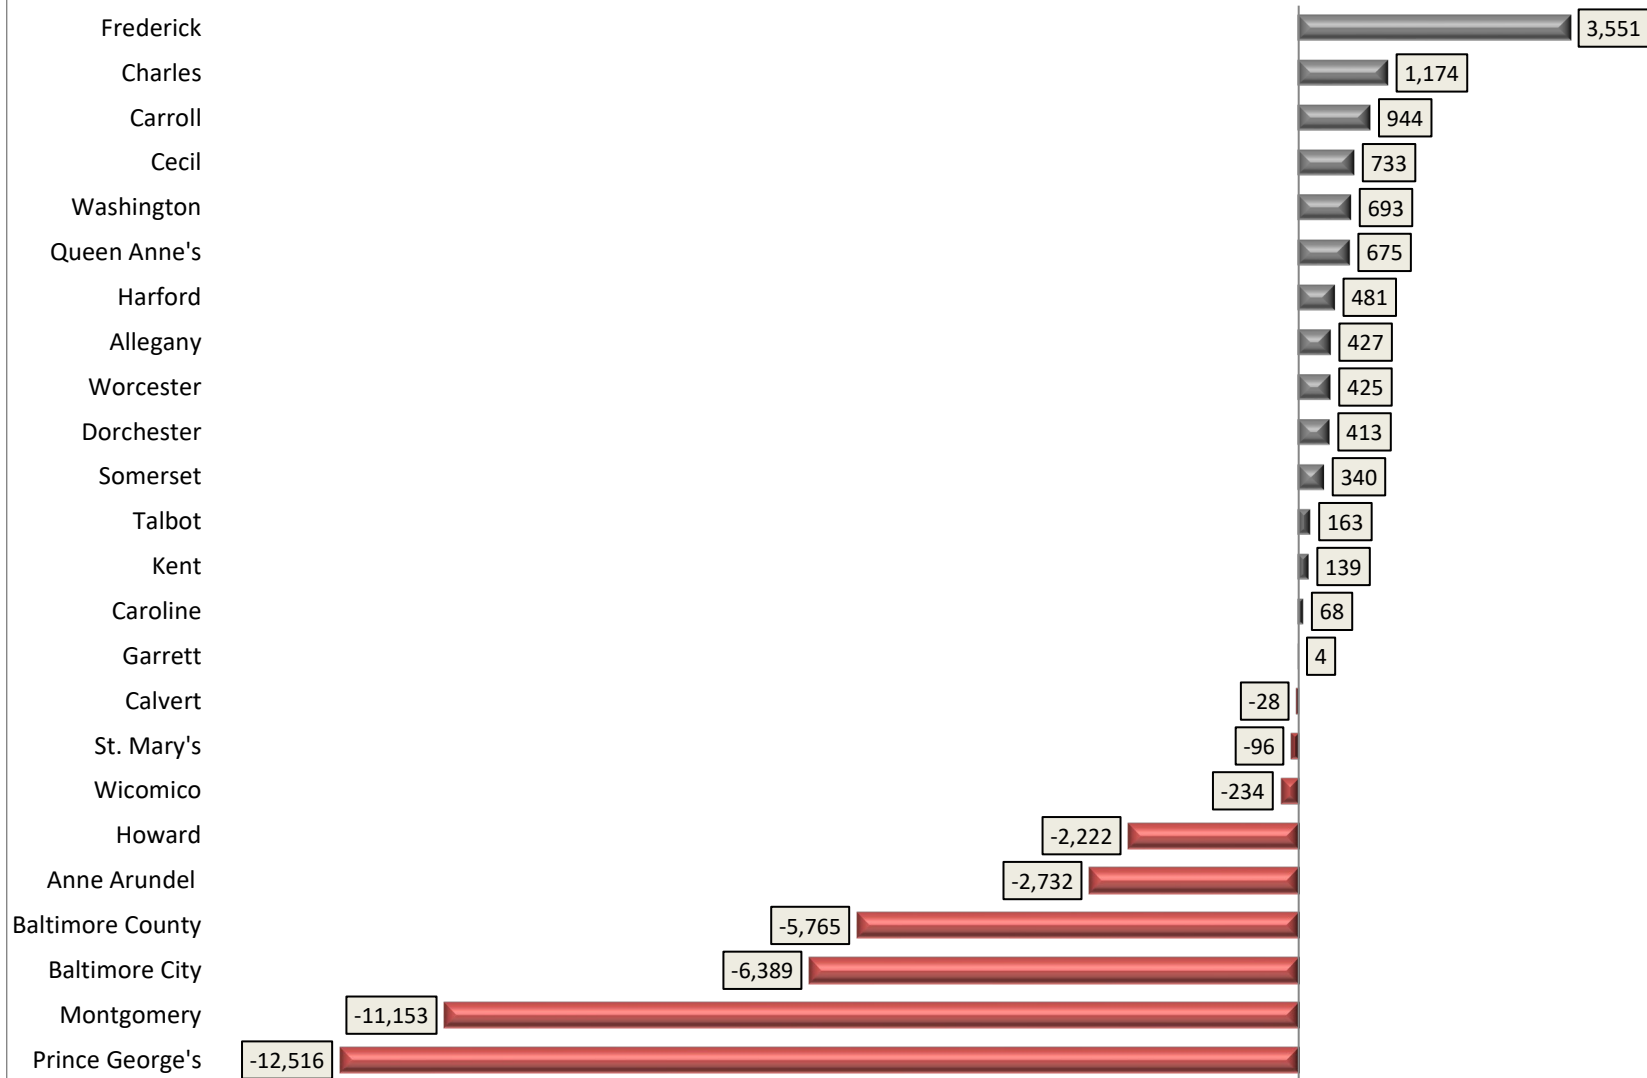

**Chart 5. Maryland Jurisdictions Estimated Net Domestic Migration  
July 1, 2022 - July 1, 2023**

Source: Population Division, U.S. Census Bureau. Prepared by the Maryland Department of Planning, 2024