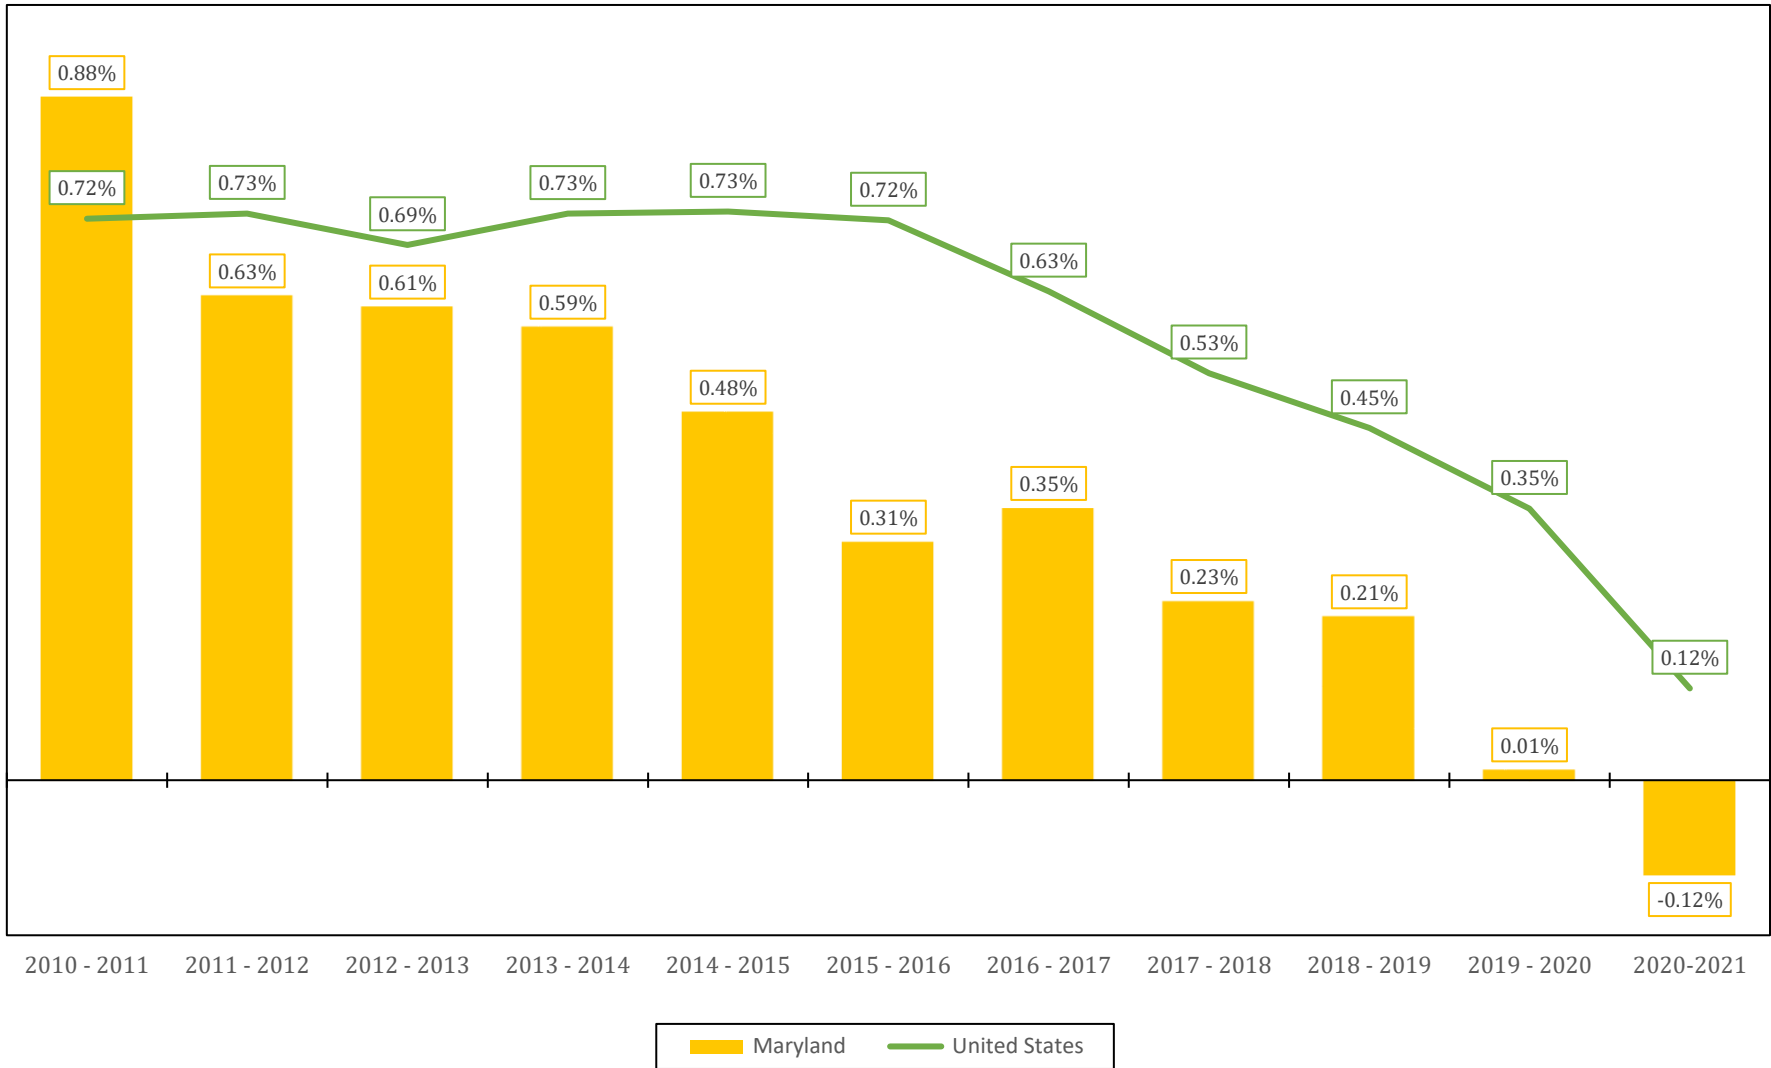

**Chart 2. MARYLAND AND UNITED STATES
Annual Percent Population Change
July 1, 2010 - July 1, 2021**

Source: Census Population Estimates. Prepared by the Maryland Department of Planning, 2021