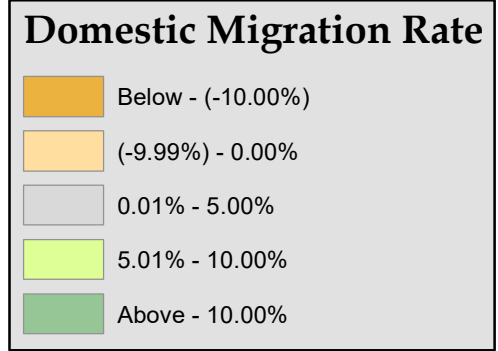

# Domestic Migration Rate For States, April 1, 2020 to June 30, 2021

Prepared by the Maryland Department of Planning, State Data Center  
 Source: U.S. Census Bureau, Population Division, December 2021