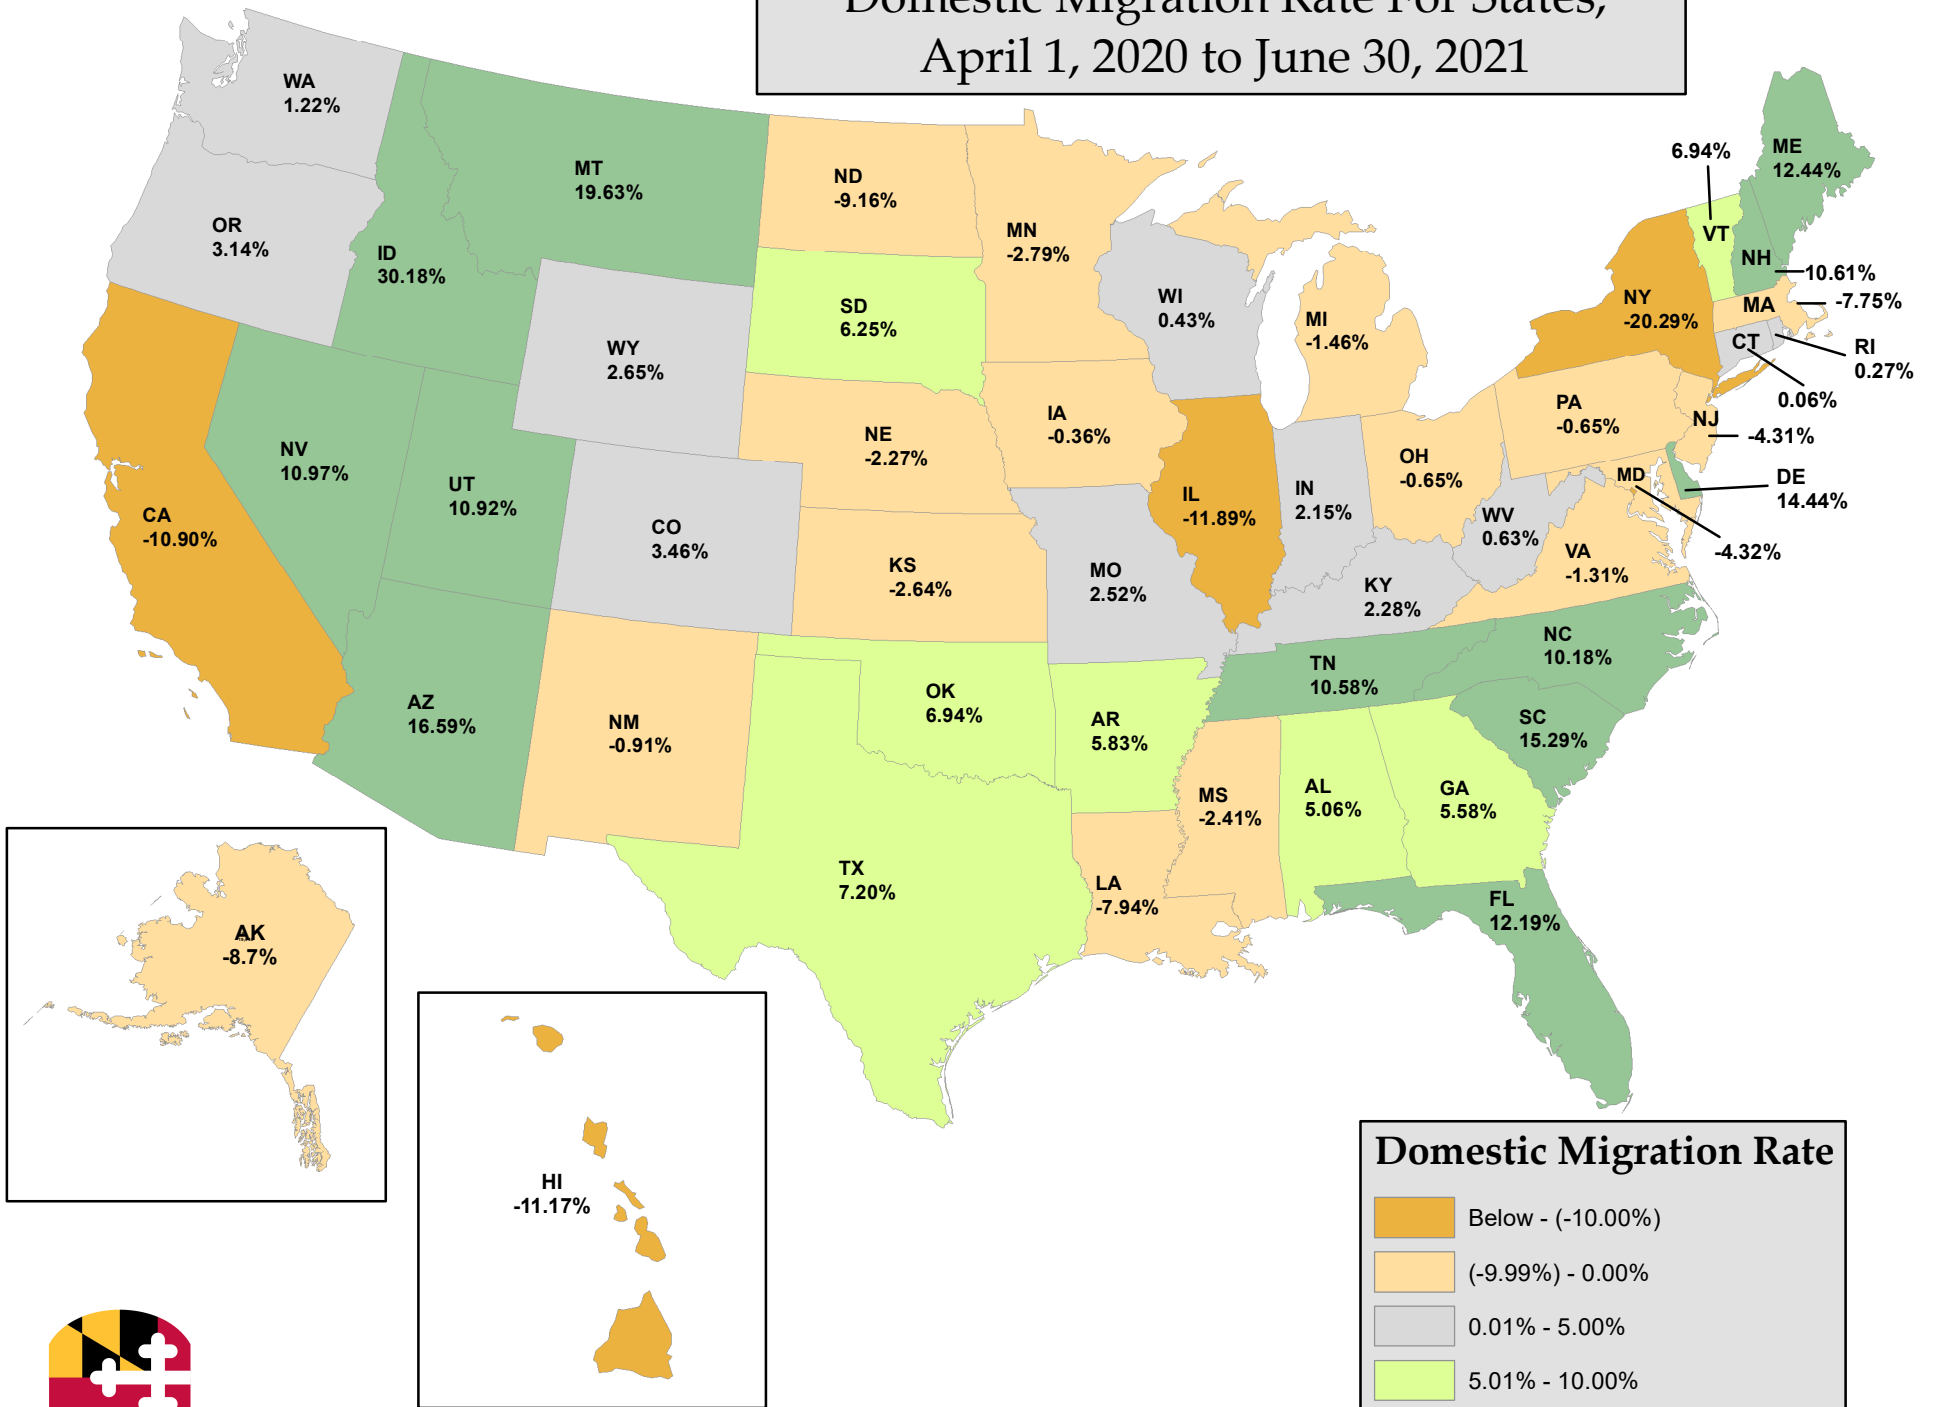

# Domestic Migration Rate For States, April 1, 2020 to June 30, 2021

Prepared by the Maryland Department of Planning, State Data Center  
 Source: U.S. Census Bureau, Population Division, December 2021