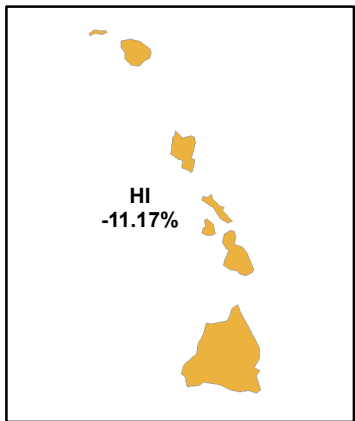

# Domestic Migration Rate For States, April 1, 2020 to June 30, 2021

Prepared by the Maryland Department of Planning, State Data Center  
 Source: U.S. Census Bureau, Population Division, December 2021