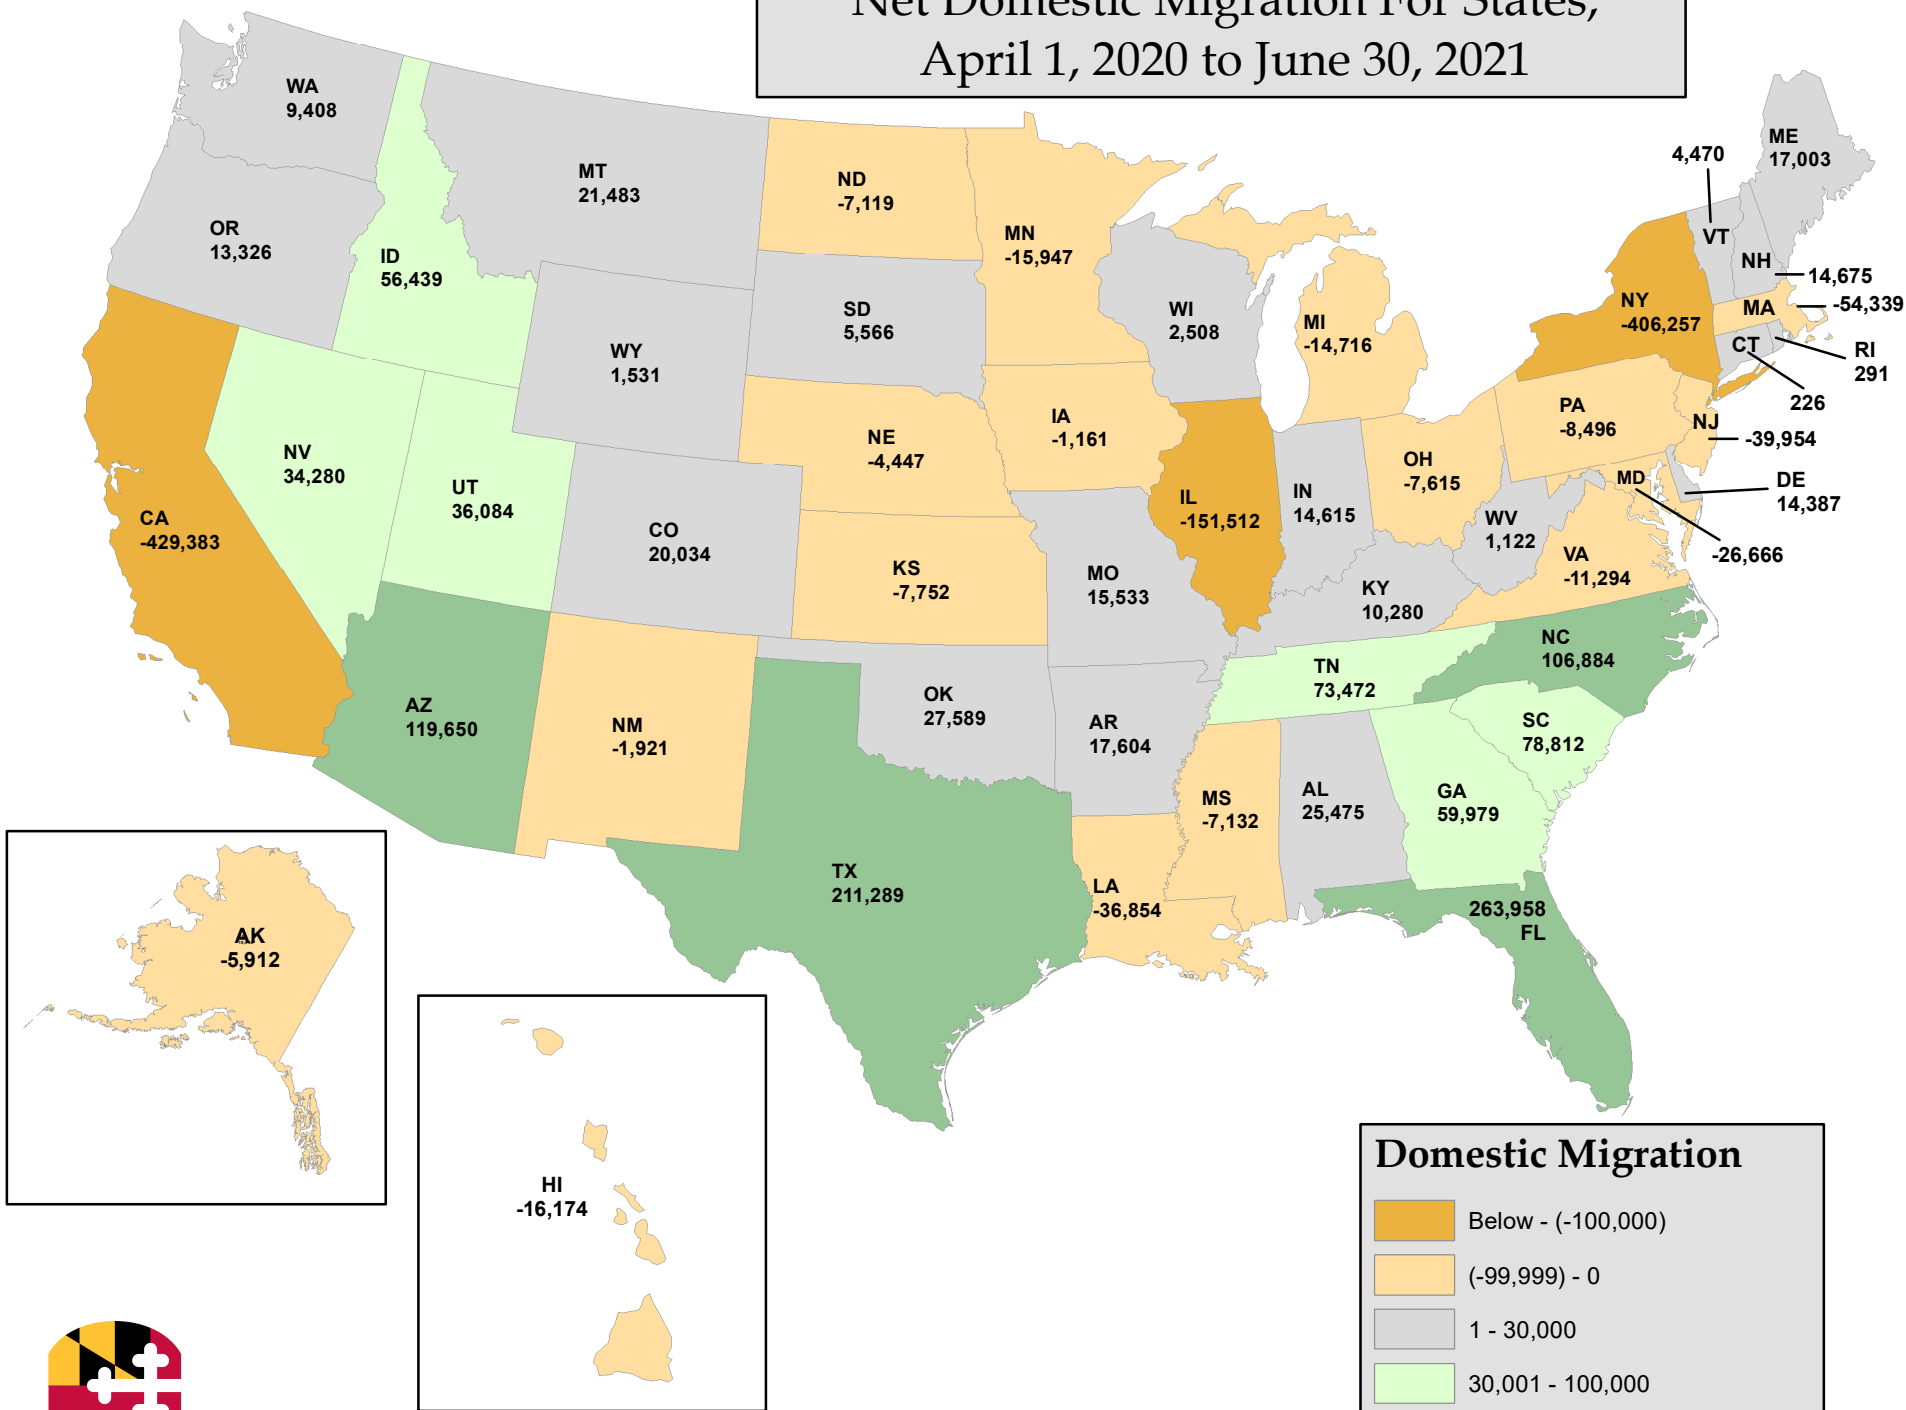

# Net Domestic Migration For States, April 1, 2020 to June 30, 2021

## Domestic Migration

Prepared by the Maryland Department of Planning, State Data Center  
Source: U.S. Census Bureau, Population Division, December 2021