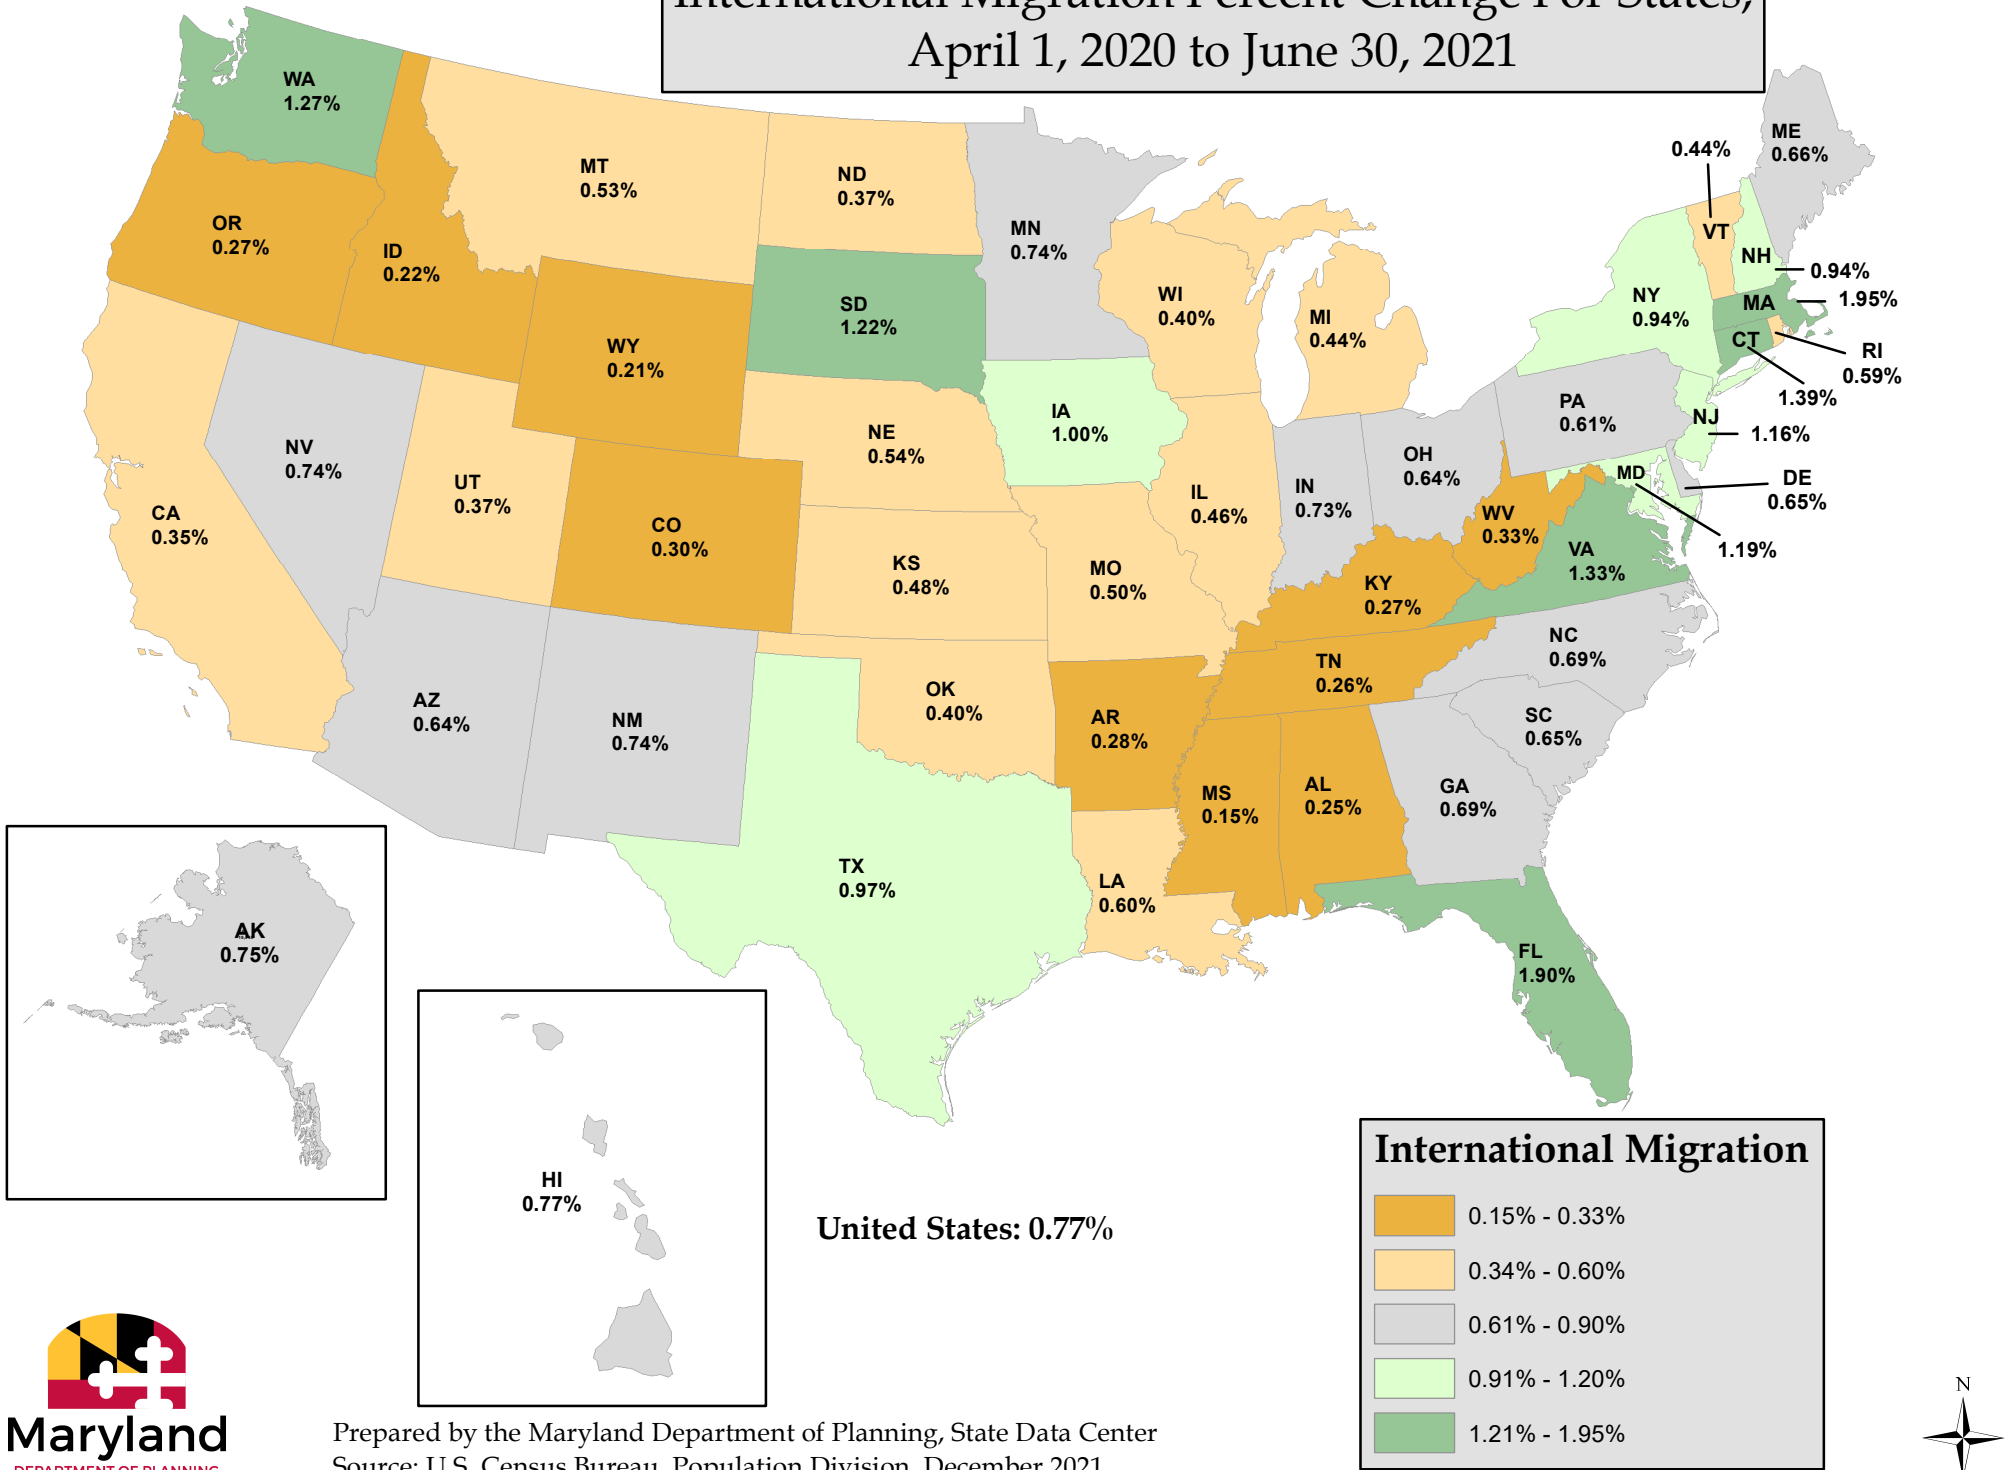

International Migration Percent Change For States, April 1, 2020 to June 30, 2021

Prepared by the Maryland Department of Planning, State Data Center
Source: U.S. Census Bureau, Population Division, December 2021